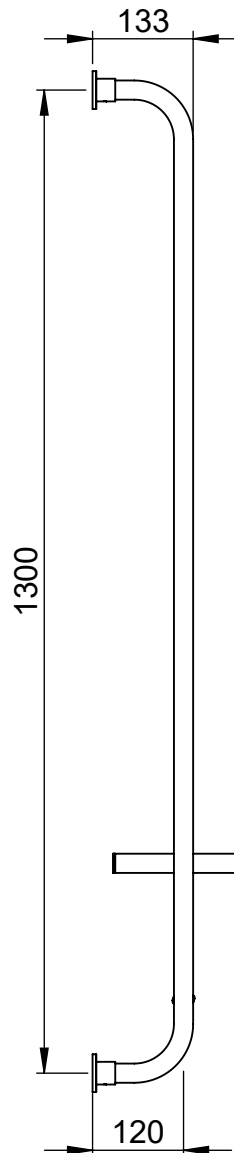

TM014-BR 1350x500

Height: 1350

Width: 500

Depth: 265

Weight HO: 8.5 kg

EO: 14.5 kg

Tube ϕ : 25.4 + 22

Pipe Centers: 375

Elec. element if specified: 200

Output @ 50° C Δ T Watts: 329

BTUs: 1122

All dimensions in millimetres

Manufactured from ISO/CEN CuZn36As (BS CZ126) brass tube

Vogue UK Ltd. reserve the right to alter specifications without prior notice.
ALL MEASUREMENTS ARE NOMINAL DIMENSIONS ONLY, AND ARE NOT BINDING.