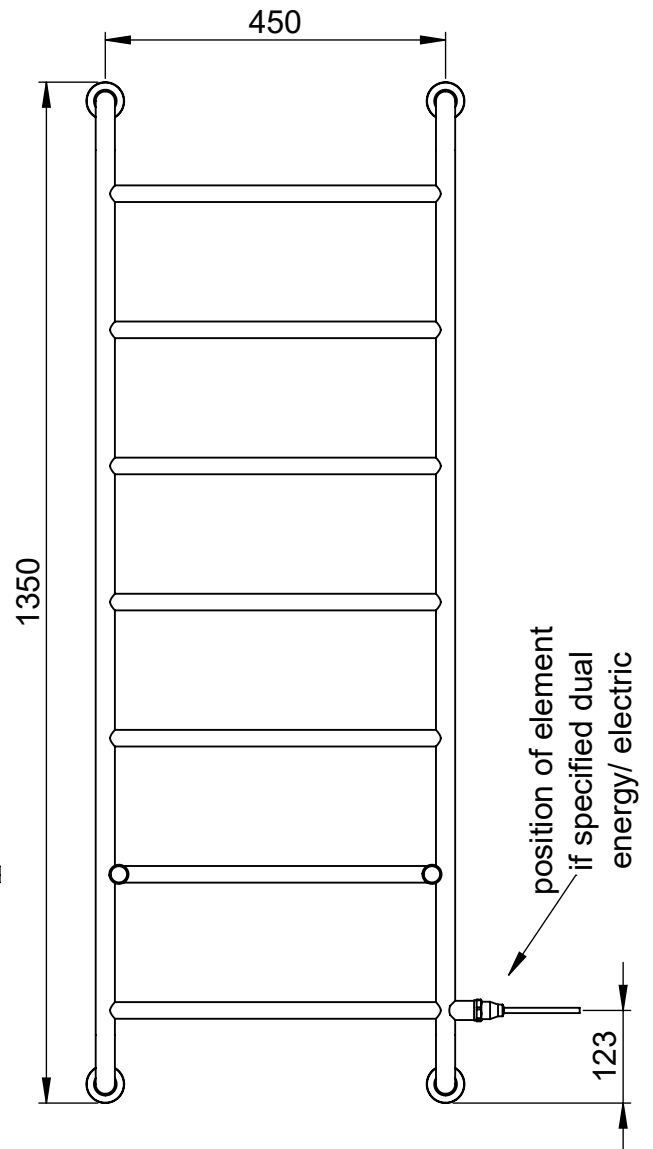

TM014-BR 1350x500

Height: 1350

Width: 500

Depth: 265

Weight HO: 8.5 kg

EO: 14.5 kg

Tube ϕ : 25.4 + 22

Pipe Centers: 375

Elec. element if specified: 200

Output @ 50° C Δ T Watts: 329

BTUs: 1122

All dimensions in millimetres

Manufactured from ISO/CEN CuZn36As (BS CZ126) brass tube

Vogue UK Ltd. reserve the right to alter specifications without prior notice.
ALL MEASUREMENTS ARE NOMINAL DIMENSIONS ONLY, AND ARE NOT BINDING.