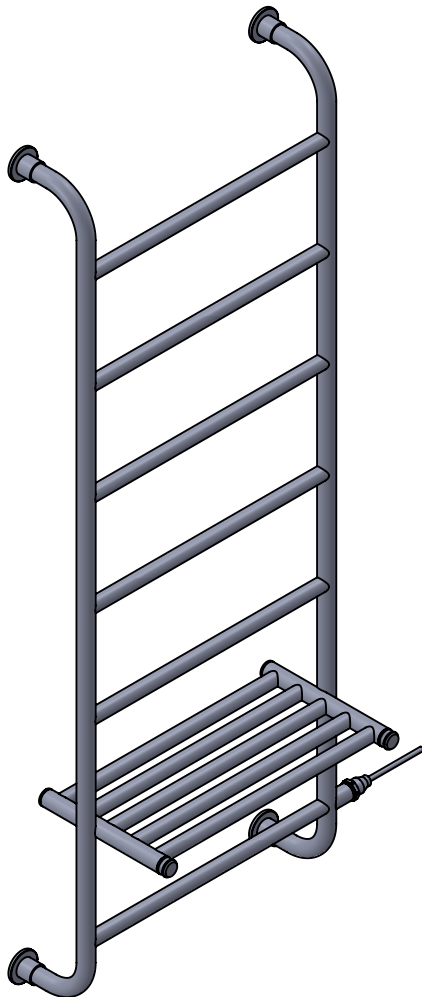

TM014-BR 1350x500

Height: 1350

Width: 500

Depth: 265

Weight HO: 8.5 kg

EO: 14.5 kg

Tube ϕ : 25.4 + 22

Pipe Centers: 375

Elec. element if specified: 200

Output @ 50° C Δ T Watts: 329

BTUs: 1122

All dimensions in millimetres

Manufactured from ISO/CEN CuZn36As (BS CZ126) brass tube

Vogue UK Ltd. reserve the right to alter specifications without prior notice.
ALL MEASUREMENTS ARE NOMINAL DIMENSIONS ONLY, AND ARE NOT BINDING.