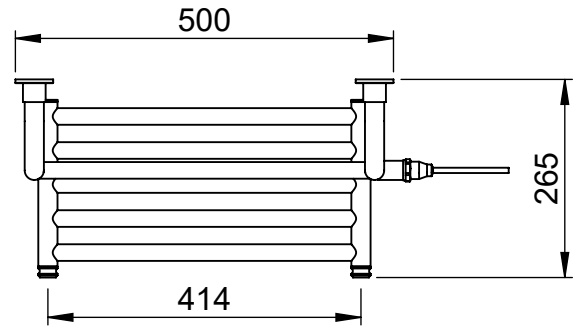

TM014-BR 1350x500

Height: 1350

Width: 500

Depth: 265

Weight HO: 8.5 kg

EO: 14.5 kg

Tube ϕ : 25.4 + 22

Pipe Centers: 375

Elec. element if specified: 200

Output @ 50° C Δ T Watts: 329

BTUs: 1122

All dimensions in millimetres

Manufactured from ISO/CEN CuZn36As (BS CZ126) brass tube

Vogue UK Ltd. reserve the right to alter specifications without prior notice.
ALL MEASUREMENTS ARE NOMINAL DIMENSIONS ONLY, AND ARE NOT BINDING.