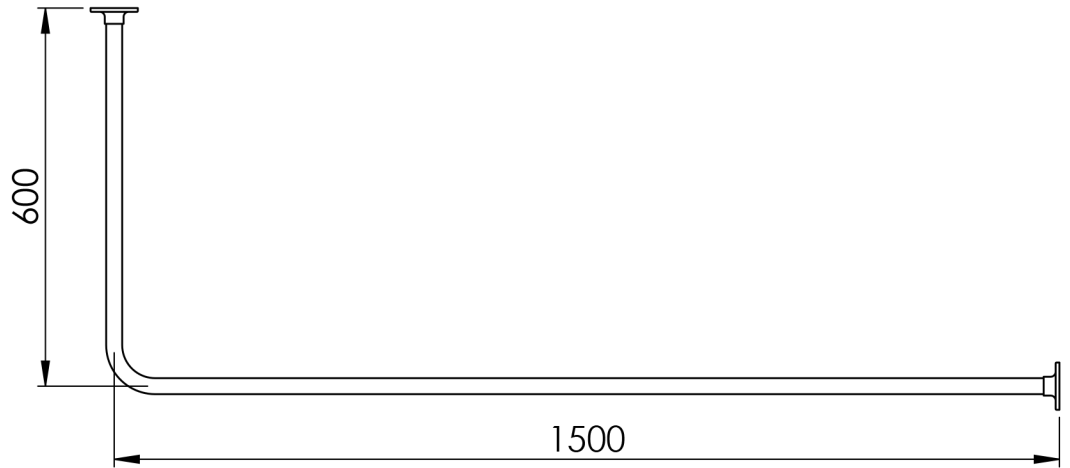

Right Angle Wall Mounted
SCR6.3
75x1538

Height: 75

Width: 1538

Depth: 638

Weight HO: kg

EO: kg

Tube ϕ : 25.4

Pipe Centres / Face-Face Cons: n/a

Elec. element if specified: n/a

Output @ 50° C Δ T Watts: n/a

BTUs: n/a

All dimensions in millimetres

Manufactured from ISO/CEN CuZn30As (BS CZ126) brass tube

Vogue UK Ltd. reserve the right to alter specifications without prior notice.
 ALL MEASUREMENTS ARE NOMINAL DIMENSIONS ONLY, AND ARE NOT BINDING.