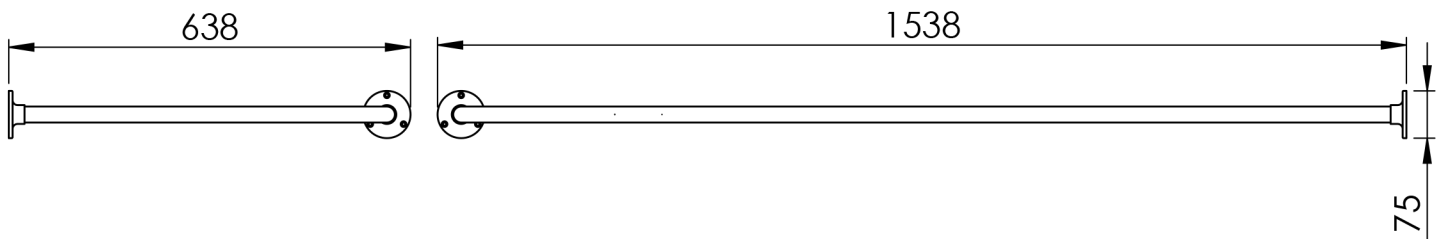

Right Angle Wall Mounted
SCR6.3
75x1538

Height: 75

Width: 1538

Depth: 638

Weight HO: kg

EO: kg

Tube ϕ : 25.4

Pipe Centres / Face-Face Cons: n/a

Elec. element if specified: n/a

Output @ 50° C Δ T Watts: n/a

BTUs: n/a

All dimensions in millimetres

Manufactured from ISO/CEN CuZn30As (BS CZ126) brass tube

Vogue UK Ltd. reserve the right to alter specifications without prior notice.
 ALL MEASUREMENTS ARE NOMINAL DIMENSIONS ONLY, AND ARE NOT BINDING.