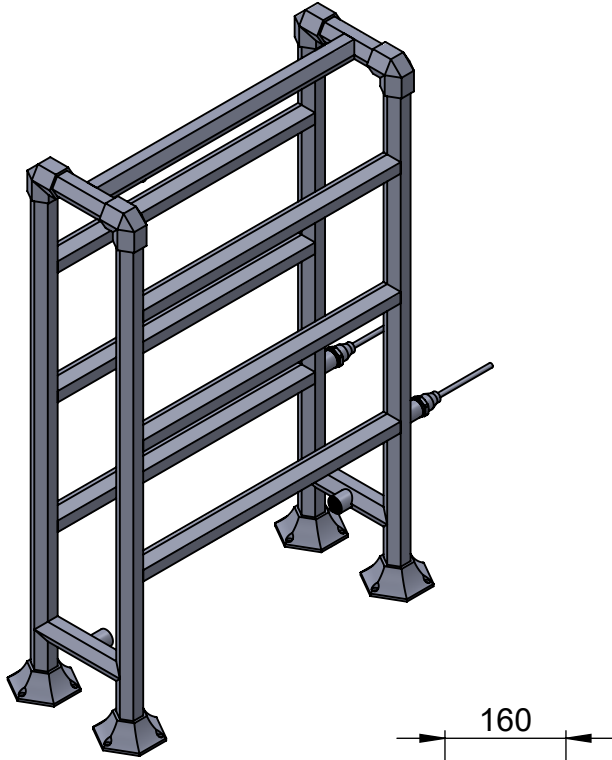

OG022 850x600

Height: 850
Width: 600
Depth: 246
Weight HO: kg
EO: kg

Tube ϕ : 32 Hex
Face-Face Connections: 422
Elec. element if specified: 100 x2
Output @ 50°C Δ T Watts: 416
BTUs: 1419

All dimensions in millimetres

Manufactured from ISO/CEN CuZn36As (BS CZ 126) brass tube

Vogue UK Ltd. reserve the right to alter specifications without prior notice.
ALL MEASUREMENTS ARE NOMINAL DIMENSIONS ONLY, AND ARE NOT BINDING.