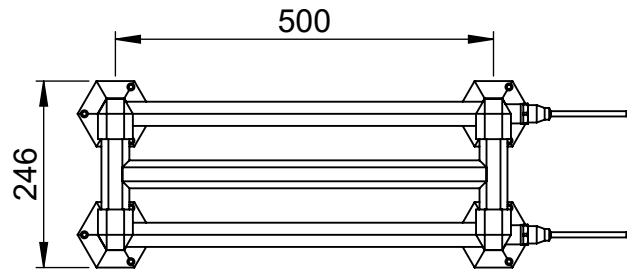

OG022 850x600

Height: 850
Width: 600
Depth: 246
Weight HO: kg
EO: kg

Tube ϕ : 32 Hex
Face-Face Connections: 422
Elec. element if specified: 100 x2
Output @ 50°C Δ T Watts: 416
BTUs: 1419

All dimensions in millimetres

Manufactured from ISO/CEN CuZn36As (BS CZ 126) brass tube

Vogue UK Ltd. reserve the right to alter specifications without prior notice.
ALL MEASUREMENTS ARE NOMINAL DIMENSIONS ONLY, AND ARE NOT BINDING.