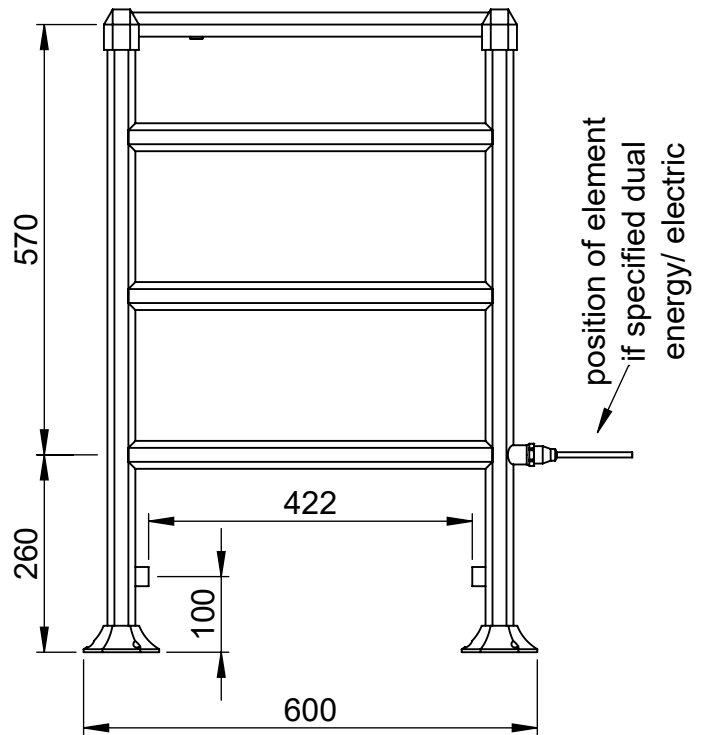

OG022 850x600

Height: 850
Width: 600
Depth: 246
Weight HO: kg
EO: kg

Tube ϕ : 32 Hex
Face-Face Connections: 422
Elec. element if specified: 100 x2
Output @ 50°C Δ T Watts: 416
BTUs: 1419

All dimensions in millimetres

Manufactured from ISO/CEN CuZn36As (BS CZ 126) brass tube

Vogue UK Ltd. reserve the right to alter specifications without prior notice.
ALL MEASUREMENTS ARE NOMINAL DIMENSIONS ONLY, AND ARE NOT BINDING.