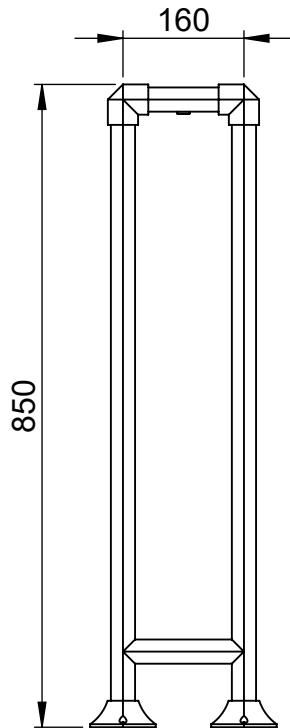

OG022 850x600

Height: 850
Width: 600
Depth: 246
Weight HO: kg
EO: kg

Tube ϕ : 32 Hex
Face-Face Connections: 422
Elec. element if specified: 100 x2
Output @ 50°C Δ T Watts: 416
BTUs: 1419

All dimensions in millimetres

Manufactured from ISO/CEN CuZn36As (BS CZ 126) brass tube

Vogue UK Ltd. reserve the right to alter specifications without prior notice.
ALL MEASUREMENTS ARE NOMINAL DIMENSIONS ONLY, AND ARE NOT BINDING.