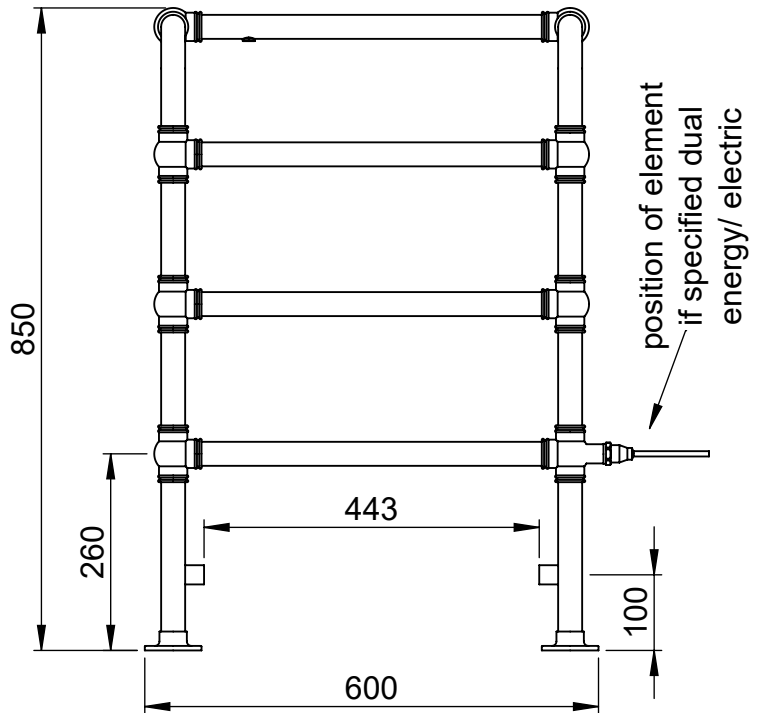

# OG017 850x600

Height: 850

Width: 600

Depth: 275

Weight HO: 14.5 kg

EO: 20.5 kg

Tube  $\phi$ : 31.8

Face-Face Connections: 443

Elec. element if specified: 2 x 125

Output @ 50° C  $\Delta$  T Watts: 439

BTUs: 1498

All dimensions in millimetres

Manufactured from ISO/CEN CuZn36As (BS CZ126) brass tube

Vogue UK Ltd. reserve the right to alter specifications without prior notice.  
ALL MEASUREMENTS ARE NOMINAL DIMENSIONS ONLY, AND ARE NOT BINDING.