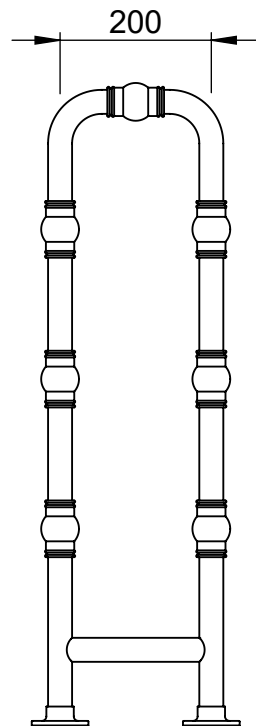

# OG017 850x600

Height: 850

Width: 600

Depth: 275

Weight HO: 14.5 kg

EO: 20.5 kg

Tube  $\phi$ : 31.8

Face-Face Connections: 443

Elec. element if specified: 2 x 125

Output @ 50° C  $\Delta$  T Watts: 439

BTUs: 1498

All dimensions in millimetres

Manufactured from ISO/CEN CuZn36As (BS CZ126) brass tube

Vogue UK Ltd. reserve the right to alter specifications without prior notice.  
ALL MEASUREMENTS ARE NOMINAL DIMENSIONS ONLY, AND ARE NOT BINDING.