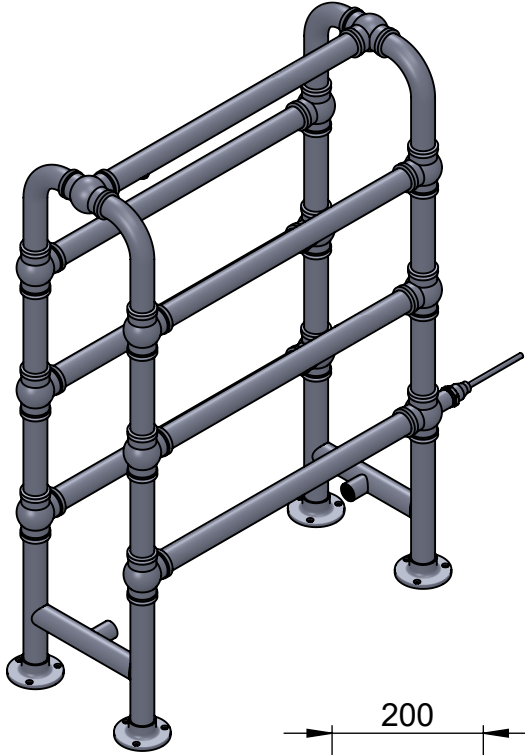

# OG017 850x600

Height: 850

Width: 600

Depth: 275

Weight HO: 14.5 kg

EO: 20.5 kg

Tube  $\phi$ : 31.8

Face-Face Connections: 443

Elec. element if specified: 2 x 125

Output @ 50° C  $\Delta$  T Watts: 439

BTUs: 1498

All dimensions in millimetres

Manufactured from ISO/CEN CuZn36As (BS CZ126) brass tube

Vogue UK Ltd. reserve the right to alter specifications without prior notice.  
ALL MEASUREMENTS ARE NOMINAL DIMENSIONS ONLY, AND ARE NOT BINDING.