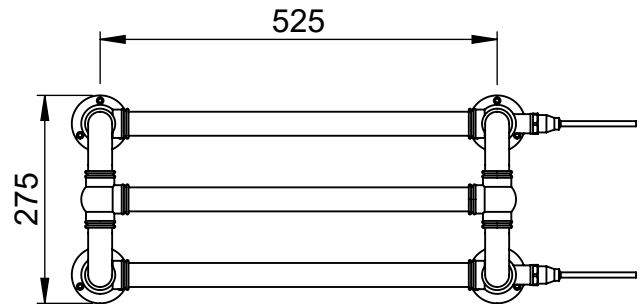

# OG017 850x600

Height: 850

Width: 600

Depth: 275

Weight HO: 14.5 kg

EO: 20.5 kg

Tube  $\phi$ : 31.8

Face-Face Connections: 443

Elec. element if specified: 2 x 125

Output @ 50° C  $\Delta$  T Watts: 439

BTUs: 1498

All dimensions in millimetres

Manufactured from ISO/CEN CuZn36As (BS CZ126) brass tube

Vogue UK Ltd. reserve the right to alter specifications without prior notice.  
ALL MEASUREMENTS ARE NOMINAL DIMENSIONS ONLY, AND ARE NOT BINDING.