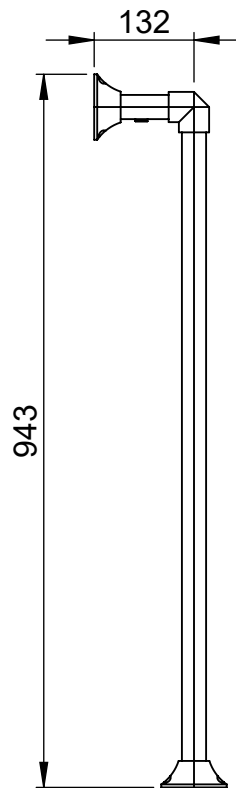

OG011B 943x600

Height: 943

Width: 600

Depth: 175

Weight HO: 9.5 kg

EO: 15.5 kg

Tube ϕ : 32 Hex

Face-Face Connections: 428

Elec. element if specified: 100

Output @ 50°C Δ T Watts: 197

BTUs: 673

All dimensions in millimetres

Manufactured from ISO/CEN CuZn36As (BS CZ126) brass tube

Vogue UK Ltd. reserve the right to alter specifications without prior notice.
ALL MEASUREMENTS ARE NOMINAL DIMENSIONS ONLY, AND ARE NOT BINDING.