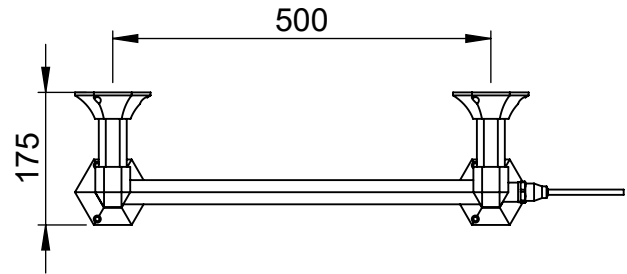

OG011B 943x600

Height: 943

Width: 600

Depth: 175

Weight HO: 9.5 kg

EO: 15.5 kg

Tube ϕ : 32 Hex

Face-Face Connections: 428

Elec. element if specified: 100

Output @ 50°C Δ T Watts: 197

BTUs: 673

All dimensions in millimetres

Manufactured from ISO/CEN CuZn36As (BS CZ126) brass tube

Vogue UK Ltd. reserve the right to alter specifications without prior notice.
ALL MEASUREMENTS ARE NOMINAL DIMENSIONS ONLY, AND ARE NOT BINDING.