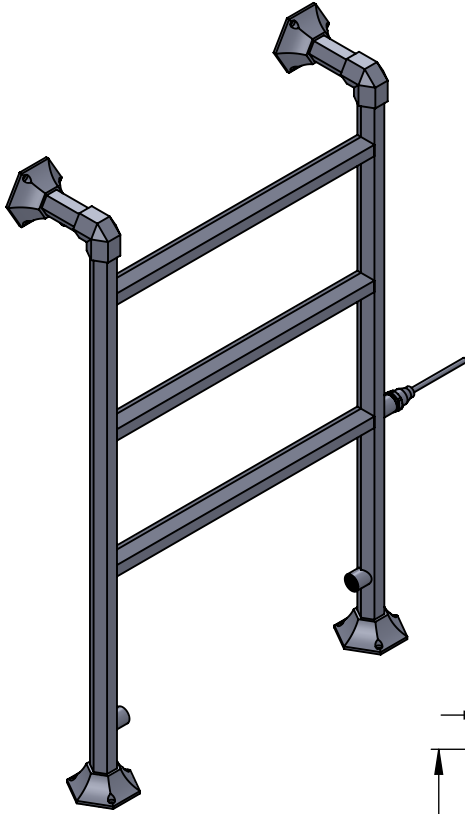

OG011B 943x600

Height: 943

Width: 600

Depth: 175

Weight HO: 9.5 kg

EO: 15.5 kg

Tube ϕ : 32 Hex

Face-Face Connections: 428

Elec. element if specified: 100

Output @ 50°C Δ T Watts: 197

BTUs: 673

All dimensions in millimetres

Manufactured from ISO/CEN CuZn36As (BS CZ126) brass tube

Vogue UK Ltd. reserve the right to alter specifications without prior notice.
ALL MEASUREMENTS ARE NOMINAL DIMENSIONS ONLY, AND ARE NOT BINDING.