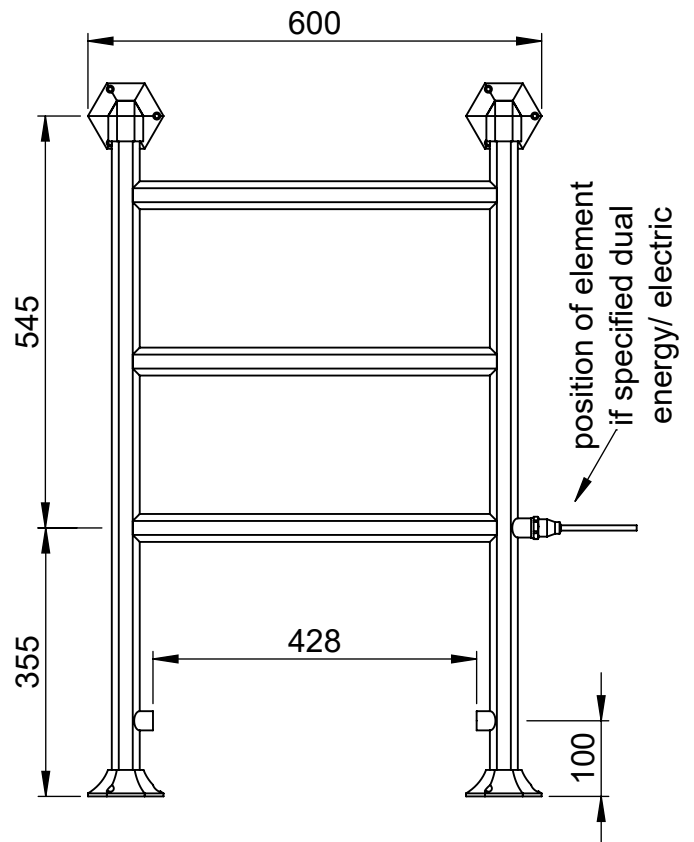

OG011B 943x600

Height: 943

Width: 600

Depth: 175

Weight HO: 9.5 kg

EO: 15.5 kg

Tube ϕ : 32 Hex

Face-Face Connections: 428

Elec. element if specified: 100

Output @ 50°C Δ T Watts: 197

BTUs: 673

All dimensions in millimetres

Manufactured from ISO/CEN CuZn36As (BS CZ126) brass tube

Vogue UK Ltd. reserve the right to alter specifications without prior notice.
ALL MEASUREMENTS ARE NOMINAL DIMENSIONS ONLY, AND ARE NOT BINDING.