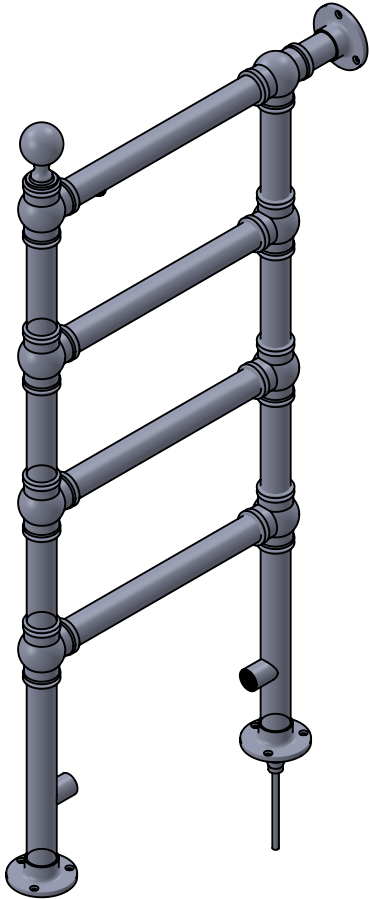

# OG004 965x75

Height: 965  
Width: 75  
Depth: 488  
Weight HO: kg  
EO: kg

Tube  $\phi$  : 31.8  
Face-Face Connections: 268  
Elec. element if specified: 100  
Output @ 50°C  $\Delta$  T Watts: 156  
BTUs: 532

All dimensions in millimetres

Manufactured from ISO 9001:2015 CEN CuZn36As (BS CZ126) brass tube

Vogue UK Ltd. reserve the right to alter specifications without prior notice.  
ALL MEASUREMENTS ARE NOMINAL DIMENSIONS ONLY, AND ARE NOT BINDING.