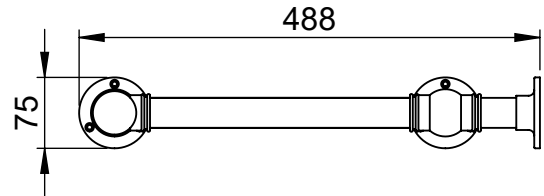

# OG004 965x75

Height: 965  
Width: 75  
Depth: 488  
Weight HO: kg  
EO: kg

Tube  $\phi$  : 31.8  
Face-Face Connections: 268  
Elec. element if specified: 100  
Output @ 50°C  $\Delta$  T Watts: 156  
BTUs: 532

All dimensions in millimetres

Manufactured from ISO 9001:2015 CEN CuZn36As (BS CZ126) brass tube

Vogue UK Ltd. reserve the right to alter specifications without prior notice.  
ALL MEASUREMENTS ARE NOMINAL DIMENSIONS ONLY, AND ARE NOT BINDING.