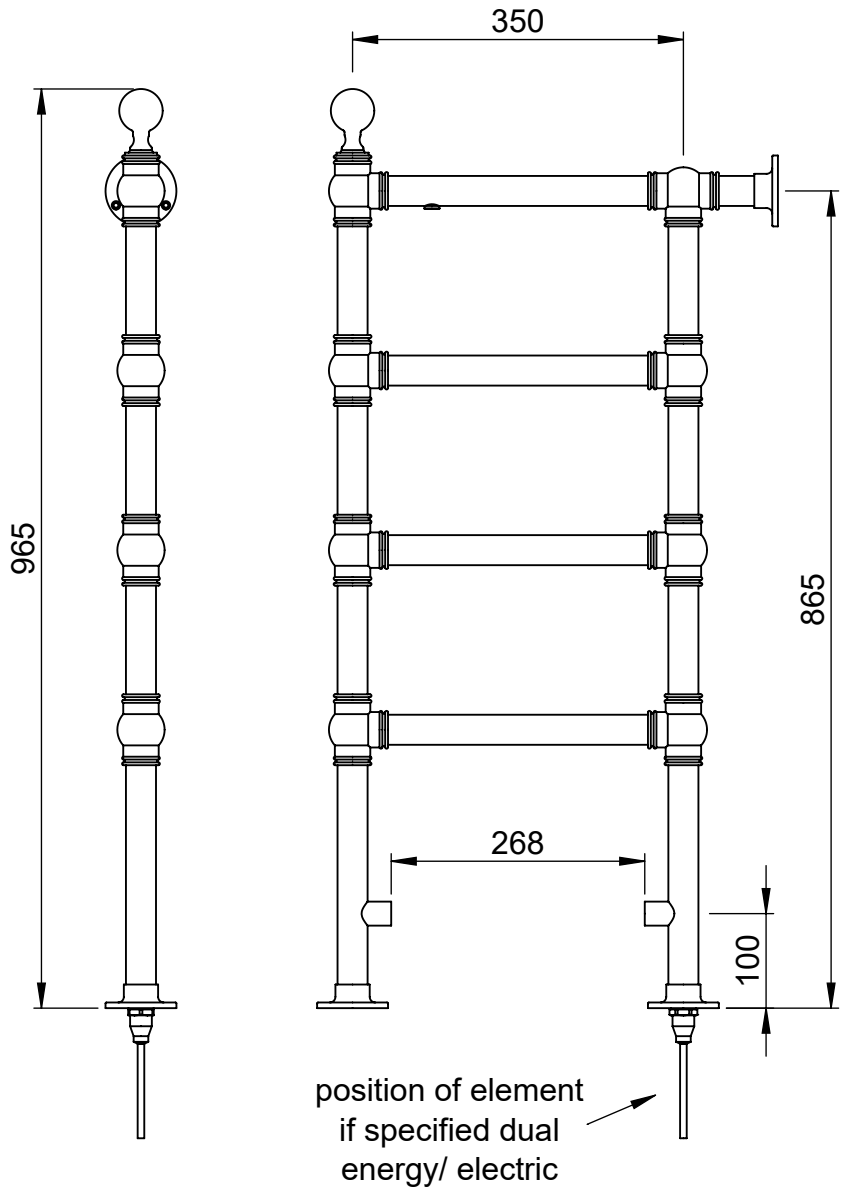

# OG004 965x75

Height: 965  
Width: 75  
Depth: 488  
Weight HO: kg  
EO: kg

Tube  $\phi$  : 31.8  
Face-Face Connections: 268  
Elec. element if specified: 100  
Output @ 50°C  $\Delta$  T Watts: 156  
BTUs: 532

All dimensions in millimetres

Manufactured from ISO 9001:2015 CEN CuZn36As (BS CZ126) brass tube

Vogue UK Ltd. reserve the right to alter specifications without prior notice.  
ALL MEASUREMENTS ARE NOMINAL DIMENSIONS ONLY, AND ARE NOT BINDING.