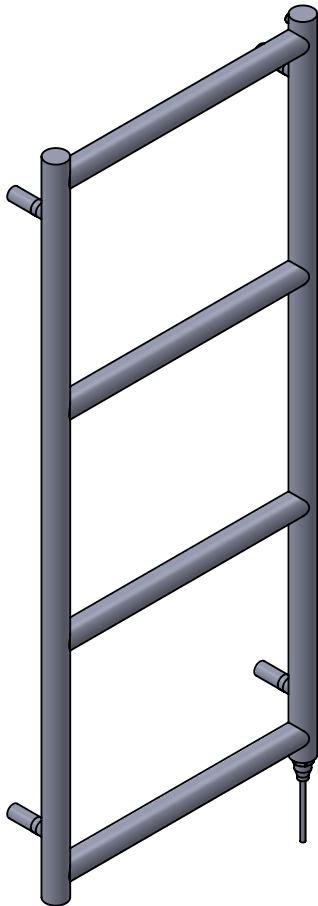

MD067 1200x500

Height: 1200

Width: 500

Depth: 100

Weight HO: 10.5 kg

EO: 18.5 kg

Tube ϕ : 38

Pipe Centres: 462

Elec. element if specified: 125

Output @ 50° C Δ T Watts: 199

BTUs: 678

All dimensions in millimetres

Manufactured from Mild Steel

*Dual energy models require a conversion-tee, consult relevant drawing for details.