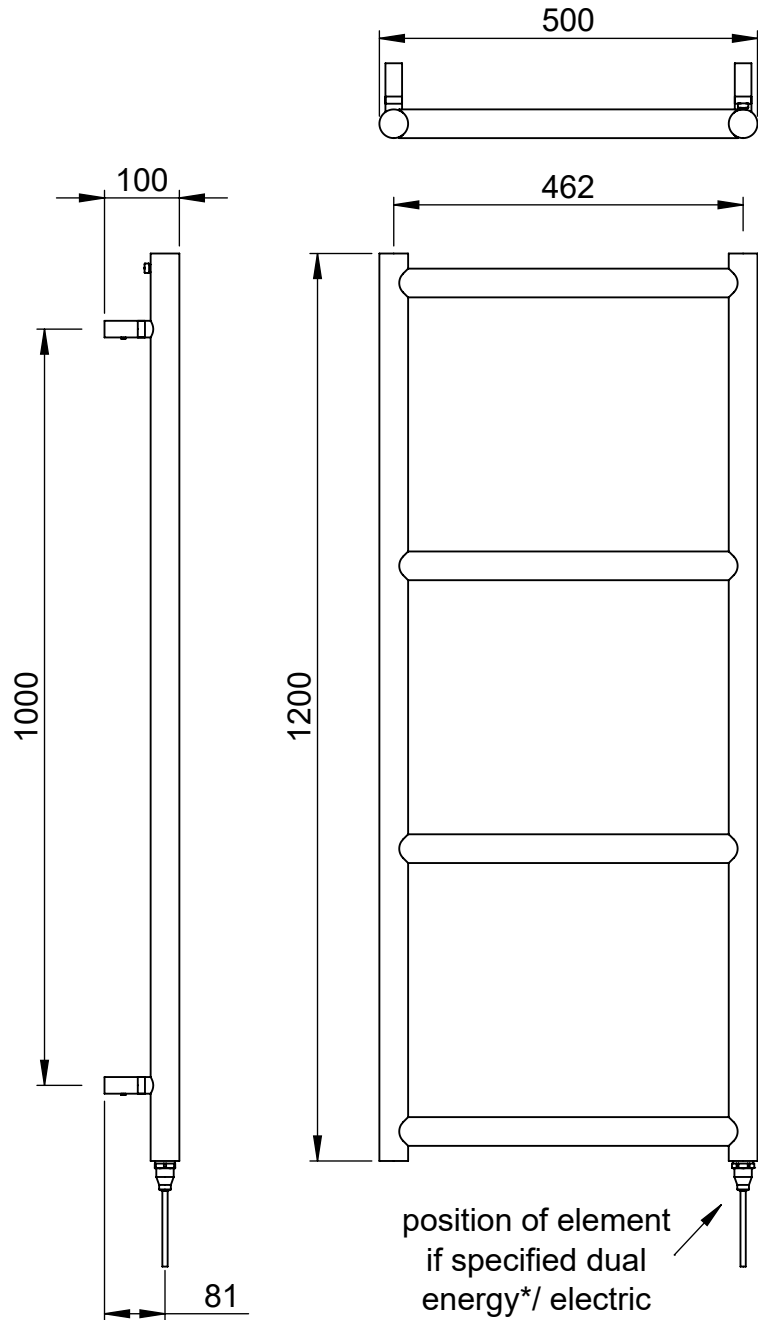

MD067 1200x500

Height: 1200

Width: 500

Depth: 100

Weight HO: 10.5 kg

EO: 18.5 kg

Tube ϕ : 38

Pipe Centres: 462

Elec. element if specified: 125

Output @ 50° C Δ T Watts: 199

BTUs: 678

All dimensions in millimetres

Manufactured from Mild Steel

*Dual energy models require a conversion-tee, consult relevant drawing for details.

Vogue UK Ltd. reserve the right to alter specifications without prior notice.
ALL MEASUREMENTS ARE NOMINAL DIMENSIONS ONLY, AND ARE NOT BINDING.

SCALE 1:10

VOGUE
TOWEL WARMERS & RADIATORS

Strawberry Lane, Willenhall
West Midlands WV13 3RS
Tel: 01902 387000 Fax: 01902 387001
e-mail:sales@vogueuk.co.uk www.vogueuk.co.uk