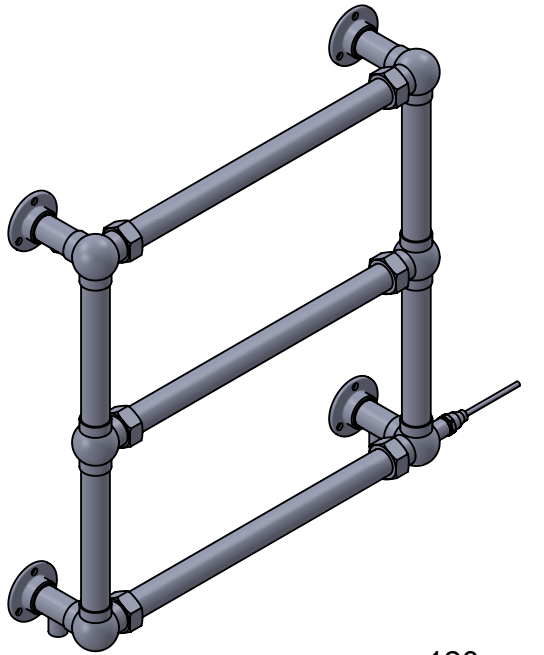

LG032-WM 686x686

Height: 686
Width: 686
Depth: 154
Weight HO: kg
EO: kg

Tube ϕ : 38.1
Pipe Centres: 600
Elec. element if specified: 100
Output @ 50°C Δ T Watts: 220
BTUs: 751

All dimensions in millimetres

Manufactured from ISO/CEN CuZn36As (BS CZ126) brass tube

Vogue UK Ltd. reserve the right to alter specifications without prior notice.
ALL MEASUREMENTS ARE NOMINAL DIMENSIONS ONLY, AND ARE NOT BINDING.