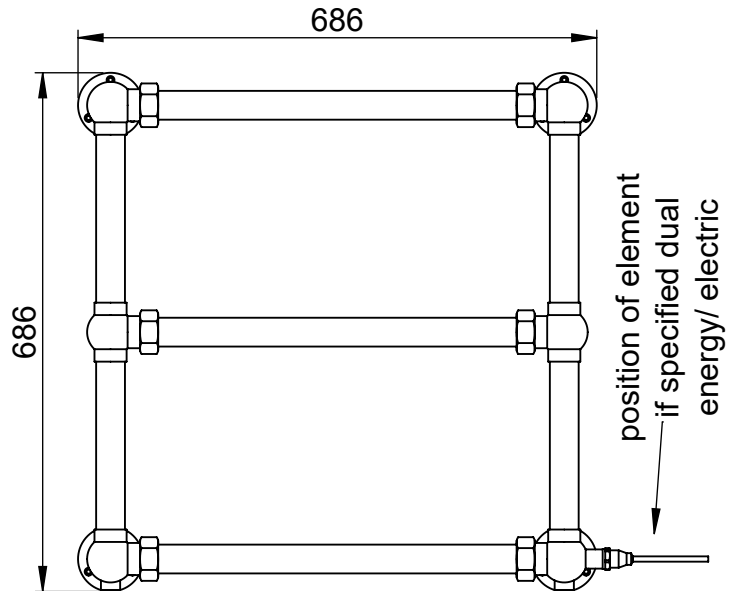

LG032-WM 686x686

Height: 686
Width: 686
Depth: 154
Weight HO: kg
EO: kg

Tube ϕ : 38.1
Pipe Centres: 600
Elec. element if specified: 100
Output @ 50°C Δ T Watts: 220
BTUs: 751

All dimensions in millimetres

Manufactured from ISO/CEN CuZn36As (BS CZ126) brass tube

Vogue UK Ltd. reserve the right to alter specifications without prior notice.
ALL MEASUREMENTS ARE NOMINAL DIMENSIONS ONLY, AND ARE NOT BINDING.