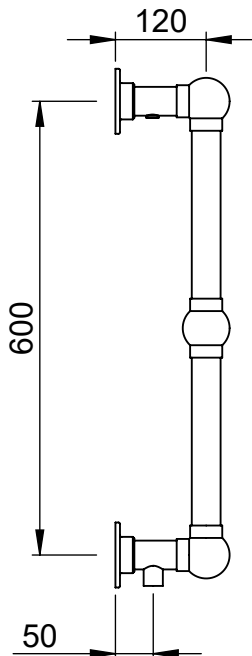

LG032-WM 686x686

Height: 686
Width: 686
Depth: 154
Weight HO: kg
EO: kg

Tube ϕ : 38.1
Pipe Centres: 600
Elec. element if specified: 100
Output @ 50°C Δ T Watts: 220
BTUs: 751

All dimensions in millimetres

Manufactured from ISO/CEN CuZn36As (BS CZ126) brass tube

Vogue UK Ltd. reserve the right to alter specifications without prior notice.
ALL MEASUREMENTS ARE NOMINAL DIMENSIONS ONLY, AND ARE NOT BINDING.