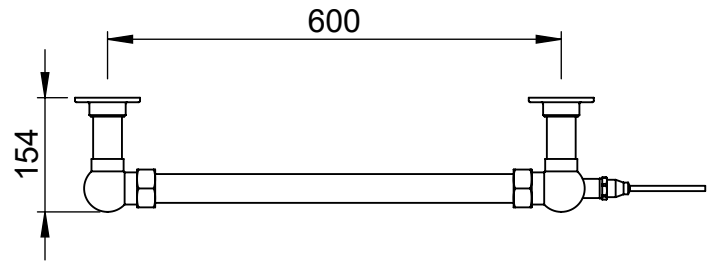

LG032-WM 686x686

Height: 686
Width: 686
Depth: 154
Weight HO: kg
EO: kg

Tube ϕ : 38.1
Pipe Centres: 600
Elec. element if specified: 100
Output @ 50°C Δ T Watts: 220
BTUs: 751

All dimensions in millimetres

Manufactured from ISO/CEN CuZn36As (BS CZ126) brass tube

Vogue UK Ltd. reserve the right to alter specifications without prior notice.
ALL MEASUREMENTS ARE NOMINAL DIMENSIONS ONLY, AND ARE NOT BINDING.