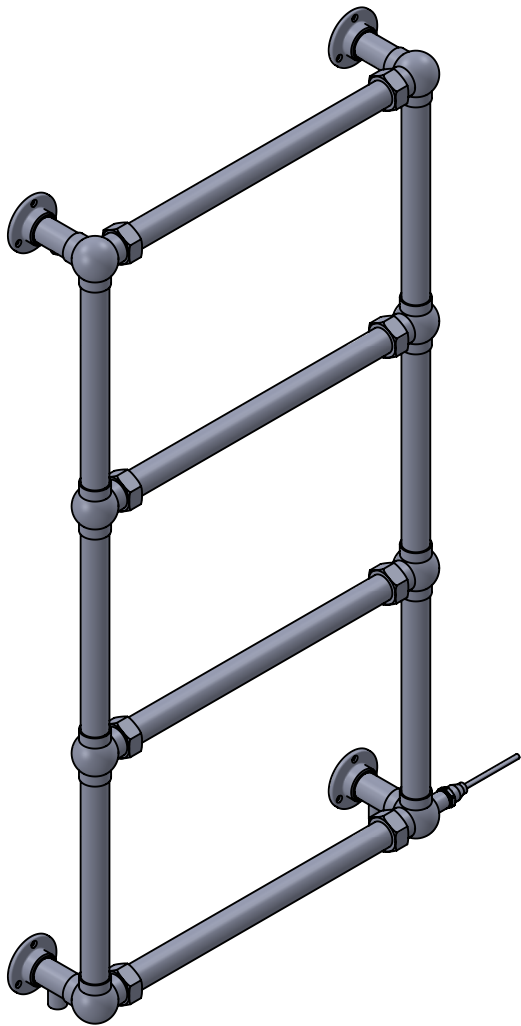

LG032WM 1286x636

Height: 1286
Width: 636
Depth: 154
Weight HO: kg
EO: kg

Tube ϕ : 38.1
Pipe Centres: 600
Elec. element if specified: 150
Output @ 50°C Δ T Watts: 321
BTUs: 1096

All dimensions in millimetres

Manufactured from ISO/CEN CuZn36As (BS CZ126) brass tube

Vogue UK Ltd. reserve the right to alter specifications without prior notice.
ALL MEASUREMENTS ARE NOMINAL DIMENSIONS ONLY, AND ARE NOT BINDING.