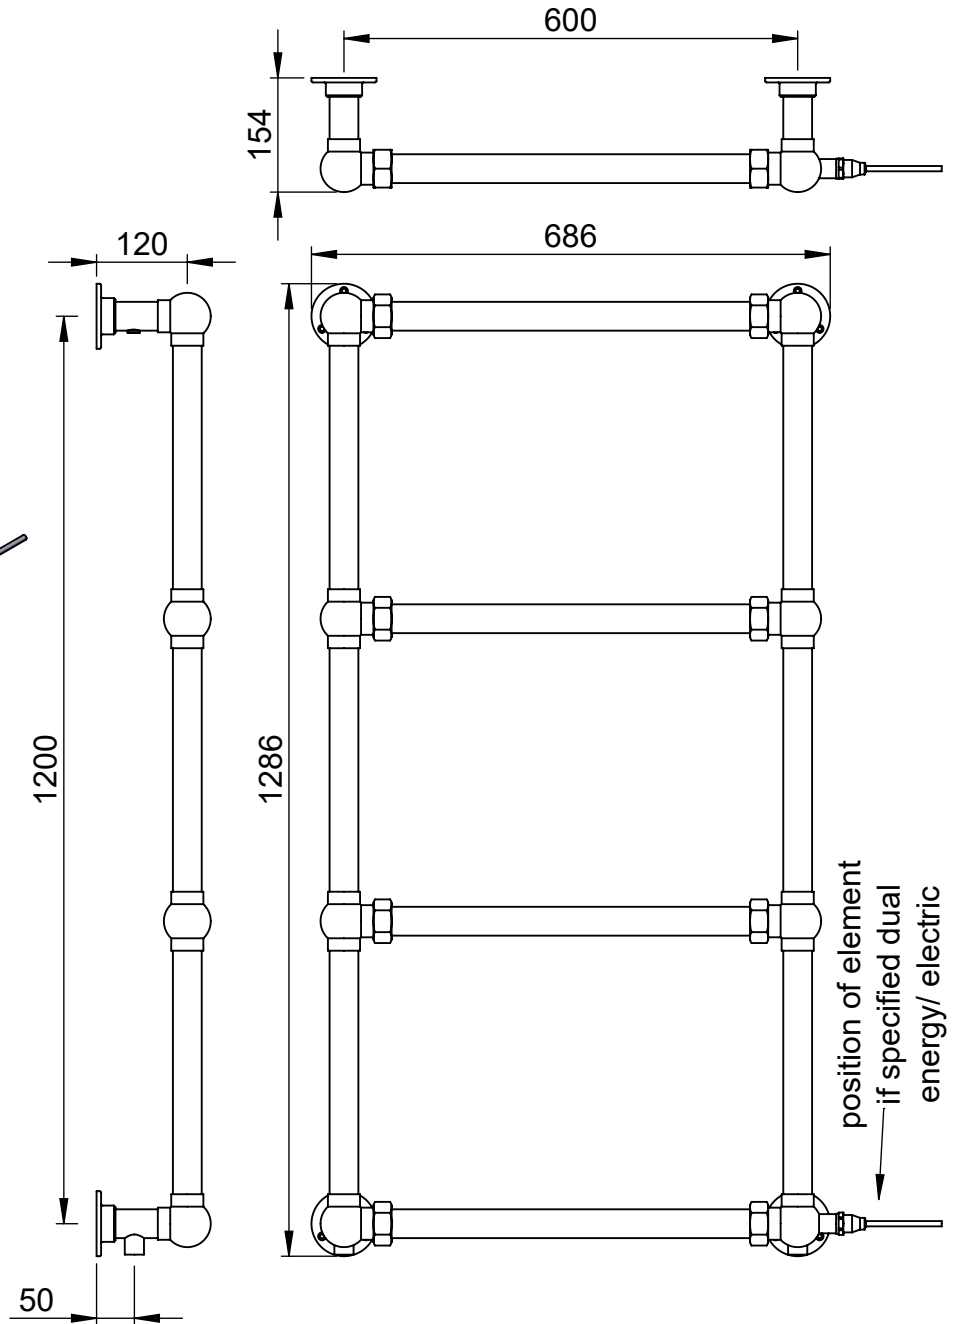

LG032WM 1286x636

Height: 1286
Width: 636
Depth: 154
Weight HO: kg
EO: kg

Tube ϕ : 38.1
Pipe Centres: 600
Elec. element if specified: 150
Output @ 50°C Δ T Watts: 321
BTUs: 1096

All dimensions in millimetres

Manufactured from ISO/CEN CuZn36As (BS CZ126) brass tube

Vogue UK Ltd. reserve the right to alter specifications without prior notice.
ALL MEASUREMENTS ARE NOMINAL DIMENSIONS ONLY, AND ARE NOT BINDING.