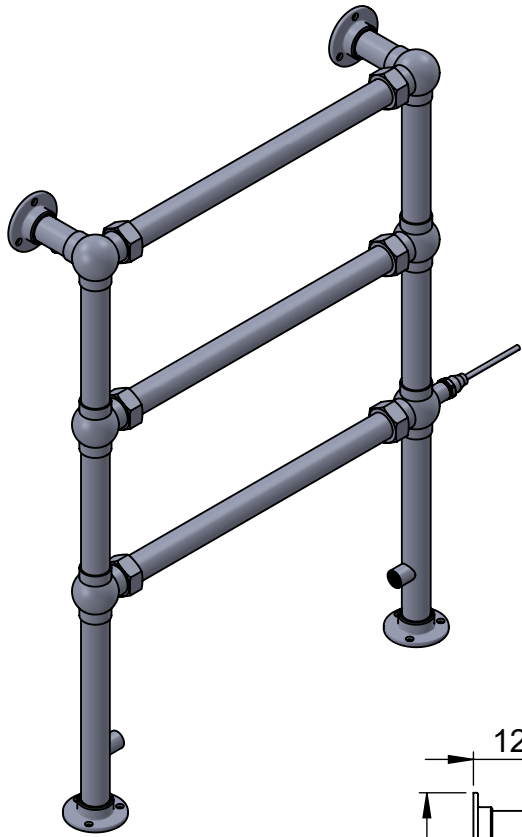

LG032FW 943x686

Height: 943

Width: 686

Depth: 163

Weight HO: 11.5 kg

EO: kg

Tube ϕ : 38.1

Face-Face Connections: 522

Elec. element if specified: 125

Output @ 50°C Δ T Watts: 243

BTUs: 830

All dimensions in millimetres

Manufactured from ISO/CEN CuZn36As (BS126) brass tube

Vogue UK Ltd. reserve the right to alter specifications without prior notice.
ALL MEASUREMENTS ARE NOMINAL DIMENSIONS ONLY, AND ARE NOT BINDING.