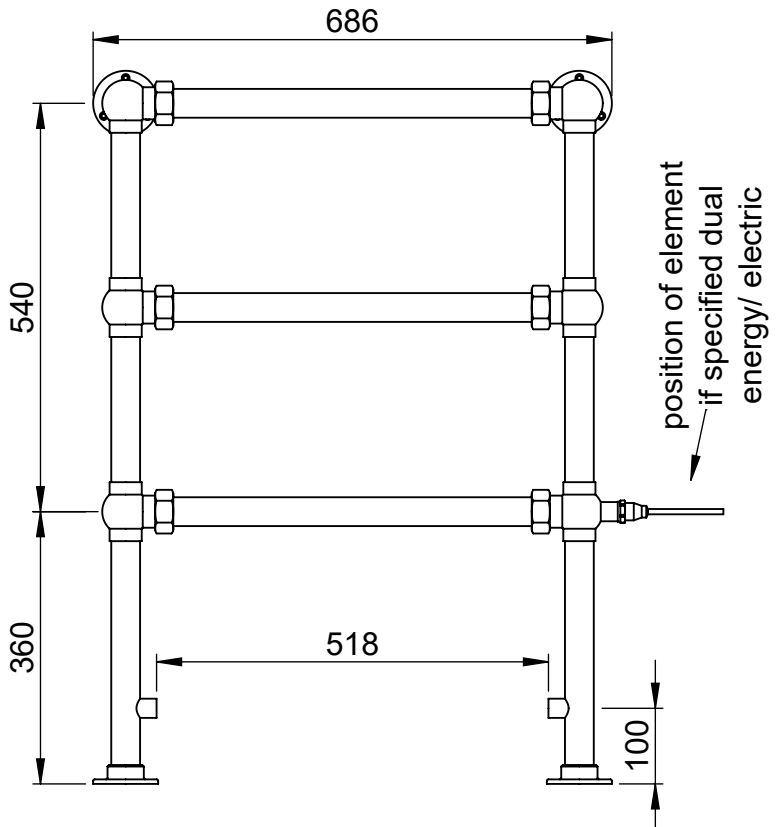

LG032FW 943x686

Height: 943

Width: 686

Depth: 163

Weight HO: 11.5 kg

EO: kg

Tube ϕ : 38.1

Face-Face Connections: 522

Elec. element if specified: 125

Output @ 50°C Δ T Watts: 243

BTUs: 830

All dimensions in millimetres

Manufactured from ISO/CEN CuZn36As (BS126) brass tube

Vogue UK Ltd. reserve the right to alter specifications without prior notice.
ALL MEASUREMENTS ARE NOMINAL DIMENSIONS ONLY, AND ARE NOT BINDING.