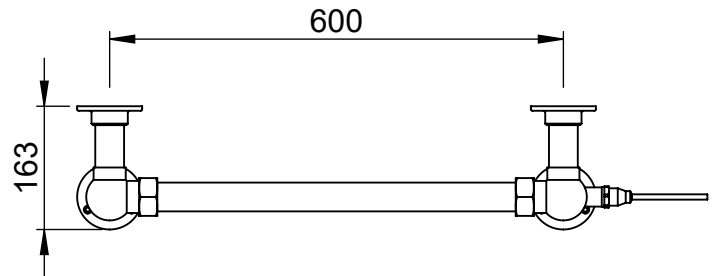

LG032FW 943x686

Height: 943

Width: 686

Depth: 163

Weight HO: 11.5 kg

EO: kg

Tube ϕ : 38.1

Face-Face Connections: 522

Elec. element if specified: 125

Output @ 50°C Δ T Watts: 243

BTUs: 830

All dimensions in millimetres

Manufactured from ISO/CEN CuZn36As (BS126) brass tube

Vogue UK Ltd. reserve the right to alter specifications without prior notice.
ALL MEASUREMENTS ARE NOMINAL DIMENSIONS ONLY, AND ARE NOT BINDING.