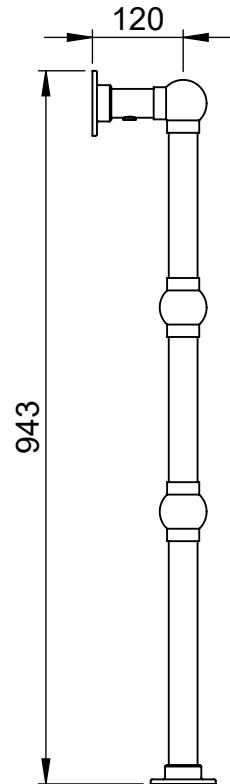

LG032FW 943x686

Height: 943

Width: 686

Depth: 163

Weight HO: 11.5 kg

EO: kg

Tube ϕ : 38.1

Face-Face Connections: 522

Elec. element if specified: 125

Output @ 50°C Δ T Watts: 243

BTUs: 830

All dimensions in millimetres

Manufactured from ISO/CEN CuZn36As (BS126) brass tube

Vogue UK Ltd. reserve the right to alter specifications without prior notice.
ALL MEASUREMENTS ARE NOMINAL DIMENSIONS ONLY, AND ARE NOT BINDING.