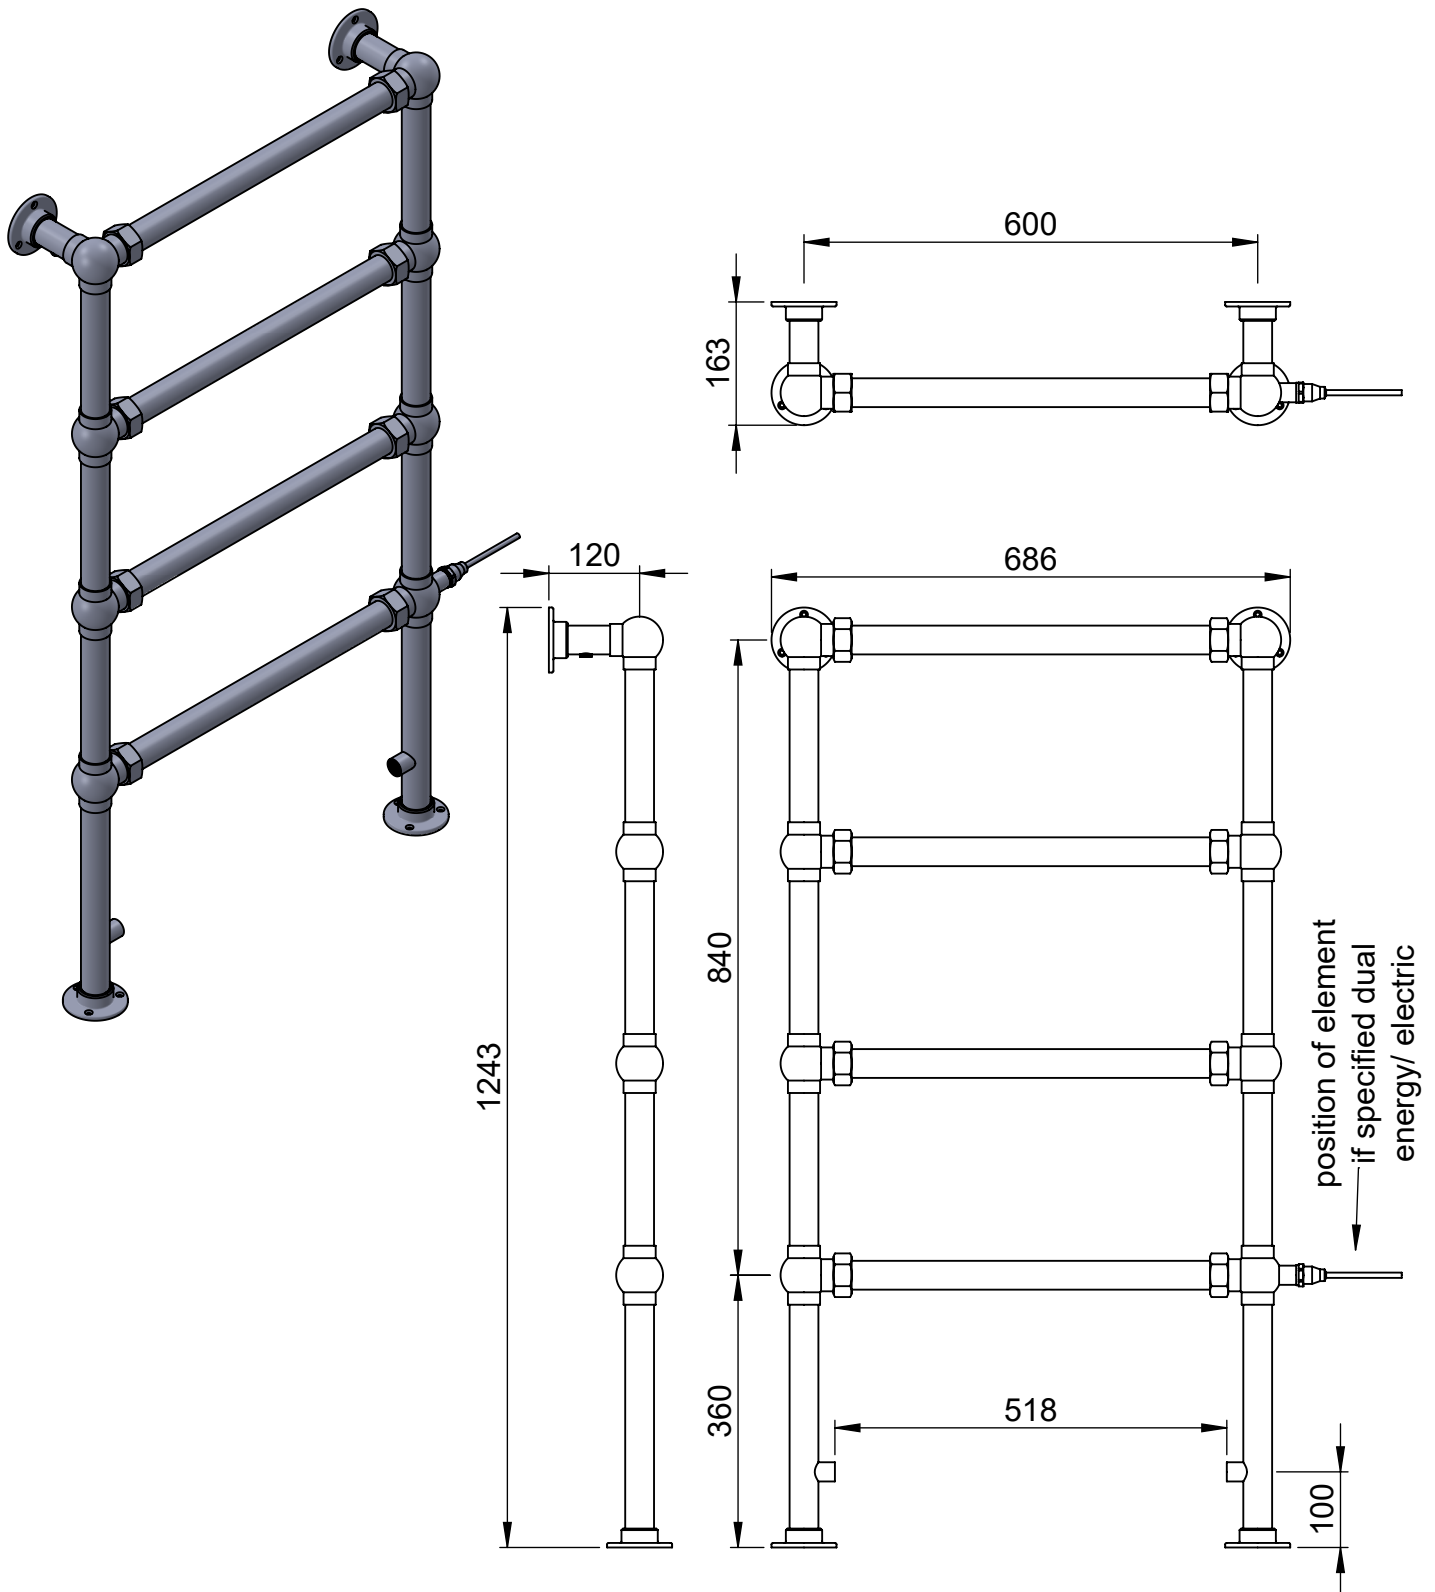

LG032FW 1243x686

Height: 1243

Width: 686

Depth: 163

Weight HO: 15.5 kg

EO: kg

Tube ϕ : 38.1

Face-Face Connections: 522

Elec. element if specified: 200

Output @ 50°C Δ T Watts: 319

BTUs: 1089

All dimensions in millimetres

Manufactured from ISO/CEN CuZn36As (BS CZ126) brass tube

Vogue UK Ltd. reserve the right to alter specifications without prior notice.
ALL MEASUREMENTS ARE NOMINAL DIMENSIONS ONLY, AND ARE NOT BINDING.