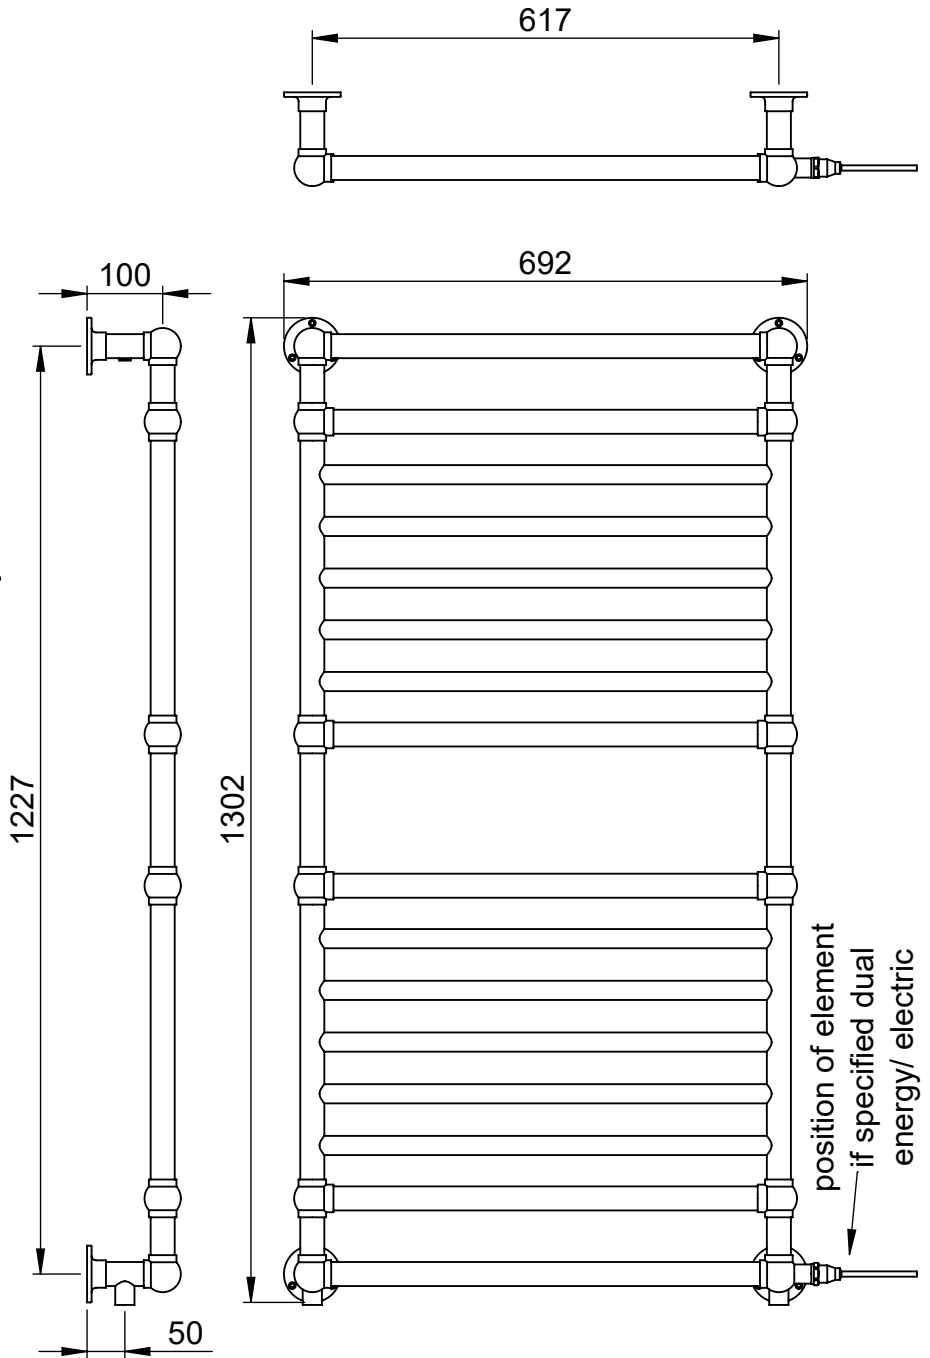

# LG018C 1302x692

Height: 1302  
Width: 692  
Depth: 100  
Weight HO: kg  
EO: kg

Tube  $\phi$ : 31.8 + 25.4  
Pipe Centres: 617  
Elec. element if specified: 300  
Output @ 50°C  $\Delta$  T Watts: 517  
BTUs: 1948

All dimensions in millimetres

Manufactured from ISO/CEN CuZn36As (BS CZ126) brass tube

Vogue UK Ltd. reserve the right to alter specifications without prior notice.  
ALL MEASUREMENTS ARE NOMINAL DIMENSIONS ONLY, AND ARE NOT BINDING.