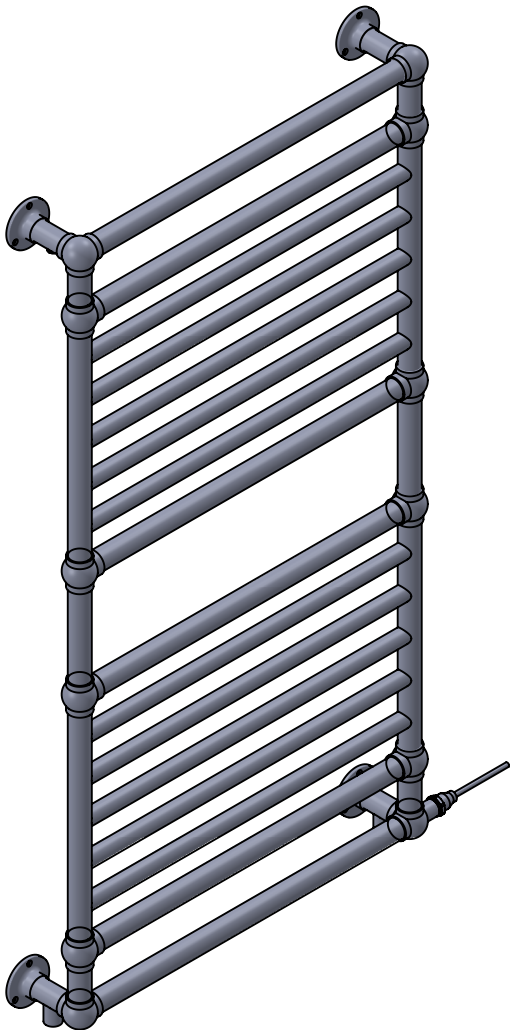

# LG018C 1302x692

Height: 1302  
Width: 692  
Depth: 100  
Weight HO: kg  
EO: kg

Tube  $\phi$ : 31.8 + 25.4  
Pipe Centres: 617  
Elec. element if specified: 300  
Output @ 50°C  $\Delta$  T Watts: 517  
BTUs: 1948

All dimensions in millimetres

Manufactured from ISO/CEN CuZn36As (BS CZ126) brass tube

Vogue UK Ltd. reserve the right to alter specifications without prior notice.  
ALL MEASUREMENTS ARE NOMINAL DIMENSIONS ONLY, AND ARE NOT BINDING.