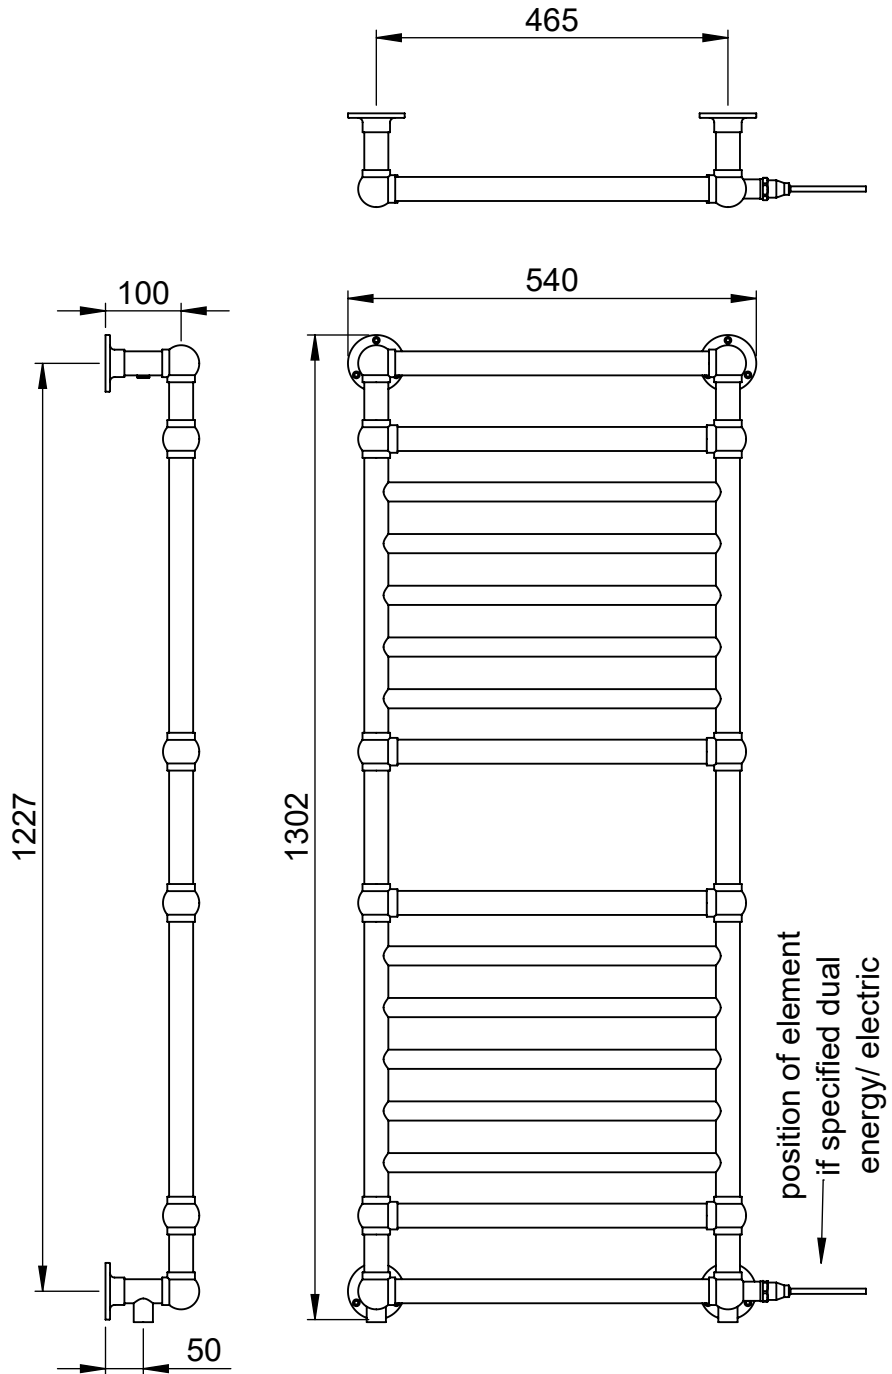

LG018B

1302x540

Height: 1302
 Width: 540
 Depth: 100
 Weight HO: kg
 EO: kg

Tube ϕ : 31.8 + 25.4
 Pipe Centres: 465
 Elec. element if specified: 300
 Output @ 50° C Δ T Watts: 462
 BTUs: 1576

All dimensions in millimetres

Manufactured from ISO/CEN CuZn36As (BS CZ126) brass tube

Vogue UK Ltd. reserve the right to alter specifications without prior notice.
 ALL MEASUREMENTS ARE NOMINAL DIMENSIONS ONLY, AND ARE NOT BINDING.