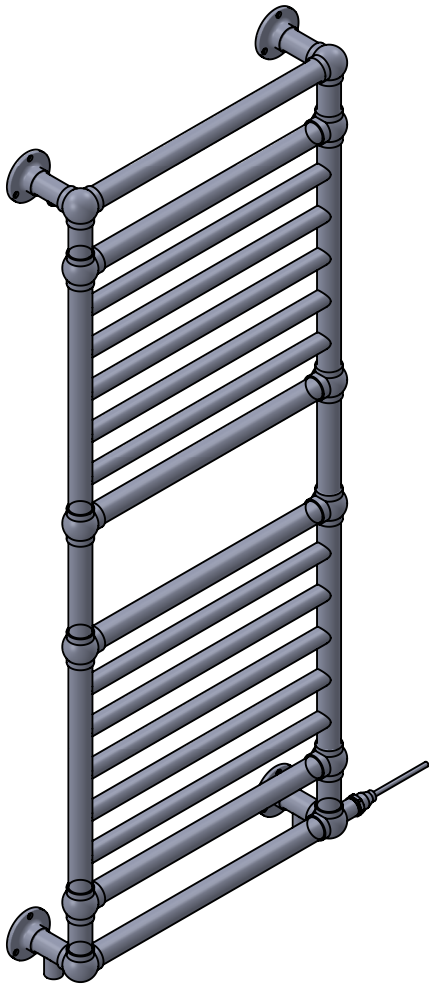

LG018B

1302x540

Height: 1302
 Width: 540
 Depth: 100
 Weight HO: kg
 EO: kg

Tube ϕ : 31.8 + 25.4
 Pipe Centres: 465
 Elec. element if specified: 300
 Output @ 50° C Δ T Watts: 462
 BTUs: 1576

All dimensions in millimetres

Manufactured from ISO/CEN CuZn36As (BS CZ126) brass tube

Vogue UK Ltd. reserve the right to alter specifications without prior notice.
 ALL MEASUREMENTS ARE NOMINAL DIMENSIONS ONLY, AND ARE NOT BINDING.