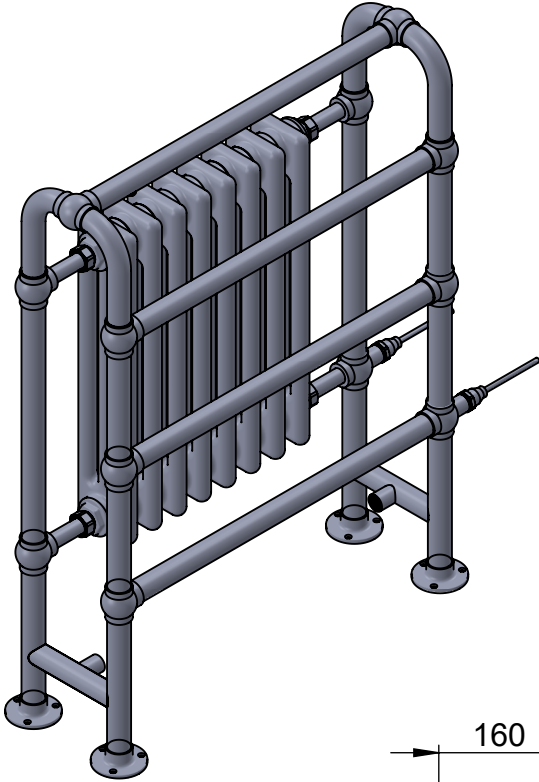

LG015 875x675

Height: 875

Width: 675

Depth: 248

Weight HO: kg

EO: kg

Tube ϕ : 31.8

Face-Face Connections: 518

Elec. element if specified: 150+200

Output @ 50°C Δ T Watts: 719

BTUs: 2453

All dimensions in millimetres

Manufactured from ISO/CEN CuZn36As (BS CZ126) brass tube

Vogue UK Ltd. reserve the right to alter specifications without prior notice.
ALL MEASUREMENTS ARE NOMINAL DIMENSIONS ONLY, AND ARE NOT BINDING.