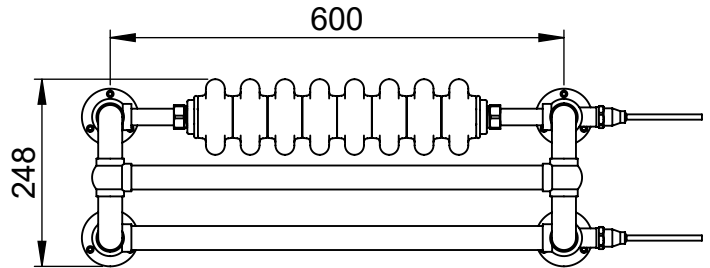

LG015 875x675

Height: 875

Width: 675

Depth: 248

Weight HO: kg

EO: kg

Tube ϕ : 31.8

Face-Face Connections: 518

Elec. element if specified: 150+200

Output @ 50°C Δ T Watts: 719

BTUs: 2453

All dimensions in millimetres

Manufactured from ISO/CEN CuZn36As (BS CZ126) brass tube

Vogue UK Ltd. reserve the right to alter specifications without prior notice.
ALL MEASUREMENTS ARE NOMINAL DIMENSIONS ONLY, AND ARE NOT BINDING.