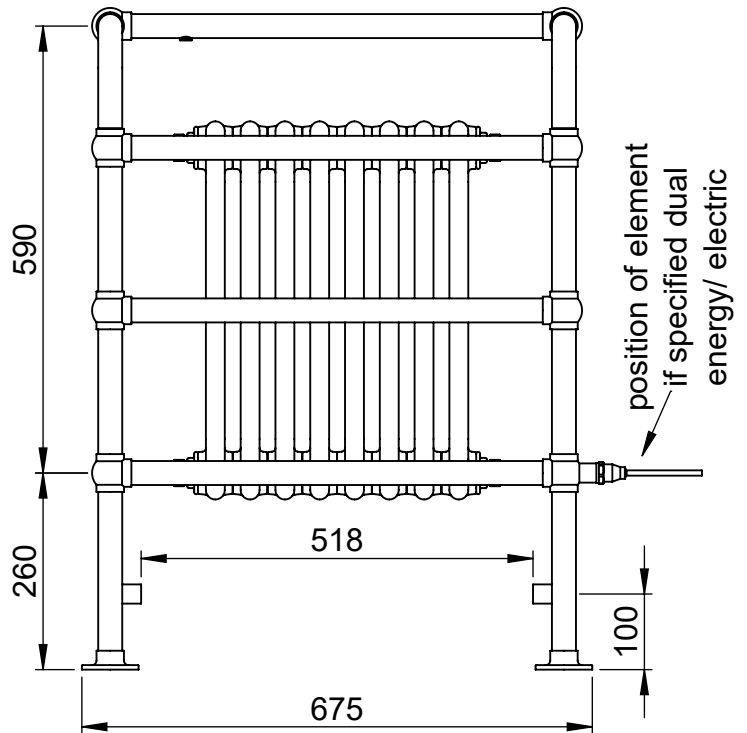

LG015 875x675

Height: 875

Width: 675

Depth: 248

Weight HO: kg

EO: kg

Tube ϕ : 31.8

Face-Face Connections: 518

Elec. element if specified: 150+200

Output @ 50°C Δ T Watts: 719

BTUs: 2453

All dimensions in millimetres

Manufactured from ISO/CEN CuZn36As (BS CZ126) brass tube

Vogue UK Ltd. reserve the right to alter specifications without prior notice.
ALL MEASUREMENTS ARE NOMINAL DIMENSIONS ONLY, AND ARE NOT BINDING.