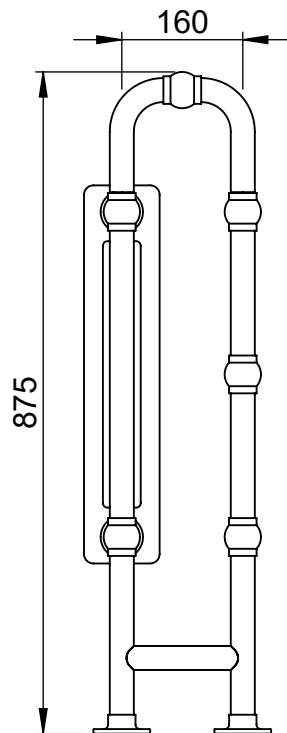

LG015 875x675

Height: 875

Width: 675

Depth: 248

Weight HO: kg

EO: kg

Tube ϕ : 31.8

Face-Face Connections: 518

Elec. element if specified: 150+200

Output @ 50°C Δ T Watts: 719

BTUs: 2453

All dimensions in millimetres

Manufactured from ISO/CEN CuZn36As (BS CZ126) brass tube

Vogue UK Ltd. reserve the right to alter specifications without prior notice.
ALL MEASUREMENTS ARE NOMINAL DIMENSIONS ONLY, AND ARE NOT BINDING.