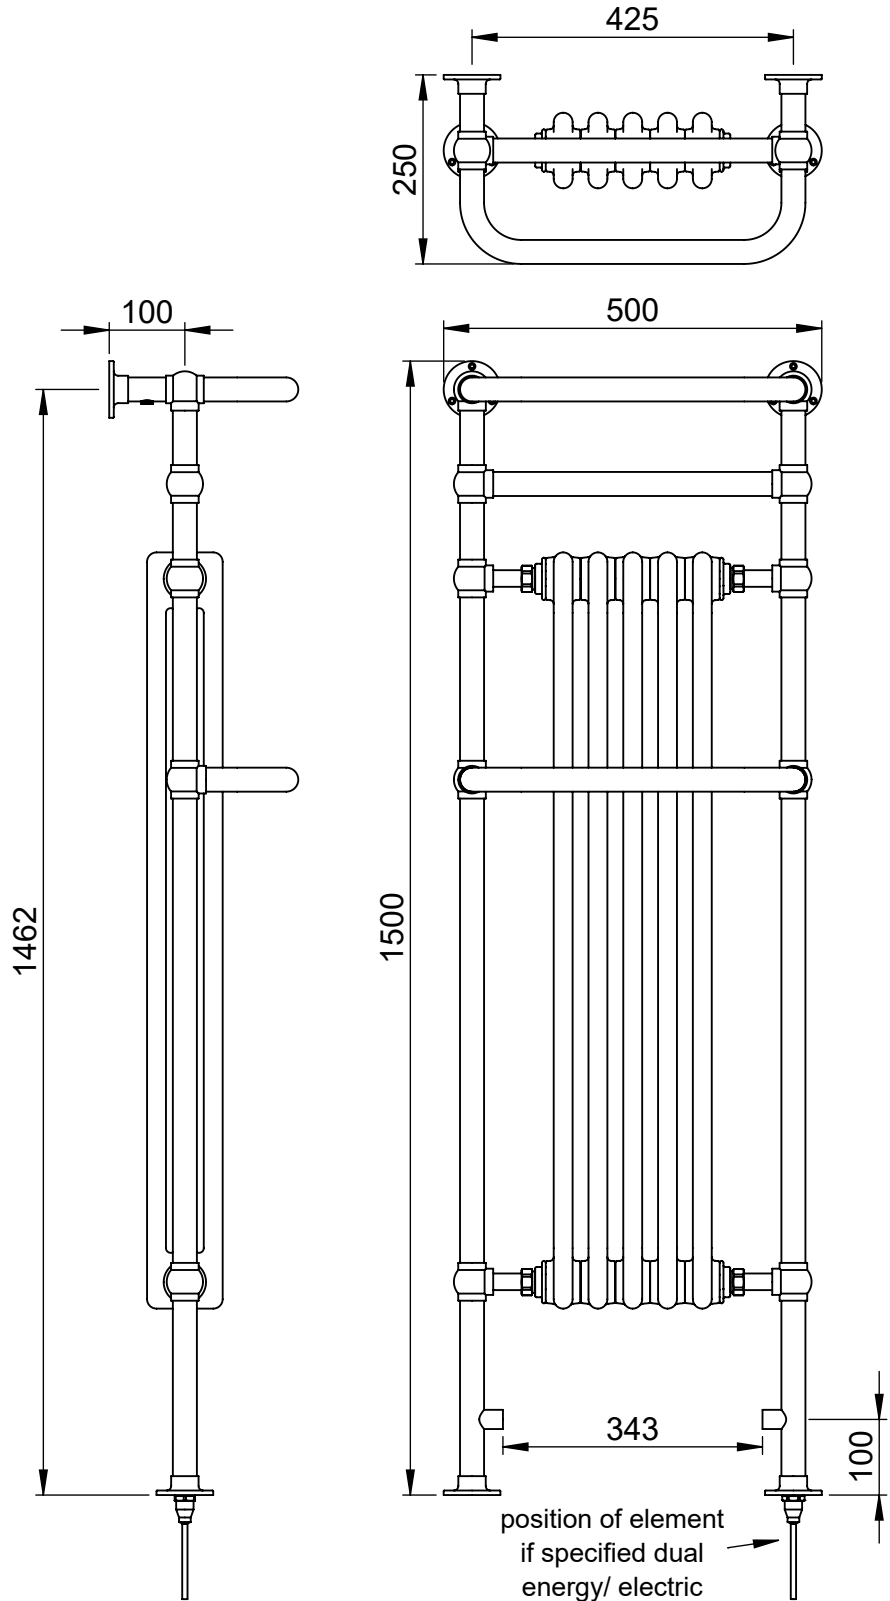

LG013FW-BR

1500x500

Height: 1500

Width: 500

Depth: 250

Weight HO: 14.5 kg

EO: 24.5 kg

Tube ϕ : 31.8

Face-Face Connections: 343

Elec. element if specified: 400

Output @ 50° C Δ T Watts: 738

BTUs: 2518

All dimensions in millimetres

Manufactured from ISO/CEN CuZn36As (BS CZ126) brass tube

Vogue UK Ltd. reserve the right to alter specifications without prior notice.
 ALL MEASUREMENTS ARE NOMINAL DIMENSIONS ONLY, AND ARE NOT BINDING.