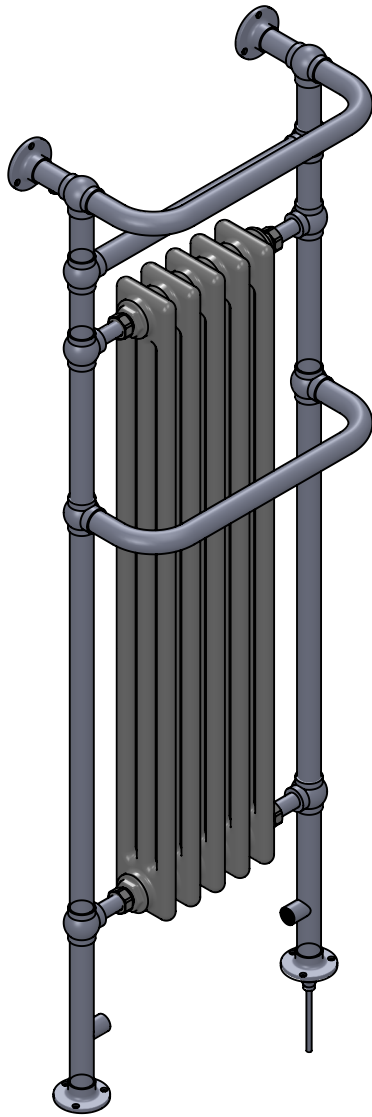

LG013FW-BR

1500x500

Height: 1500

Width: 500

Depth: 250

Weight HO: 14.5 kg

EO: 24.5 kg

Tube ϕ : 31.8

Face-Face Connections: 343

Elec. element if specified: 400

Output @ 50° C Δ T Watts: 738

BTUs: 2518

All dimensions in millimetres

Manufactured from ISO/CEN CuZn36As (BS CZ126) brass tube

Vogue UK Ltd. reserve the right to alter specifications without prior notice.
 ALL MEASUREMENTS ARE NOMINAL DIMENSIONS ONLY, AND ARE NOT BINDING.