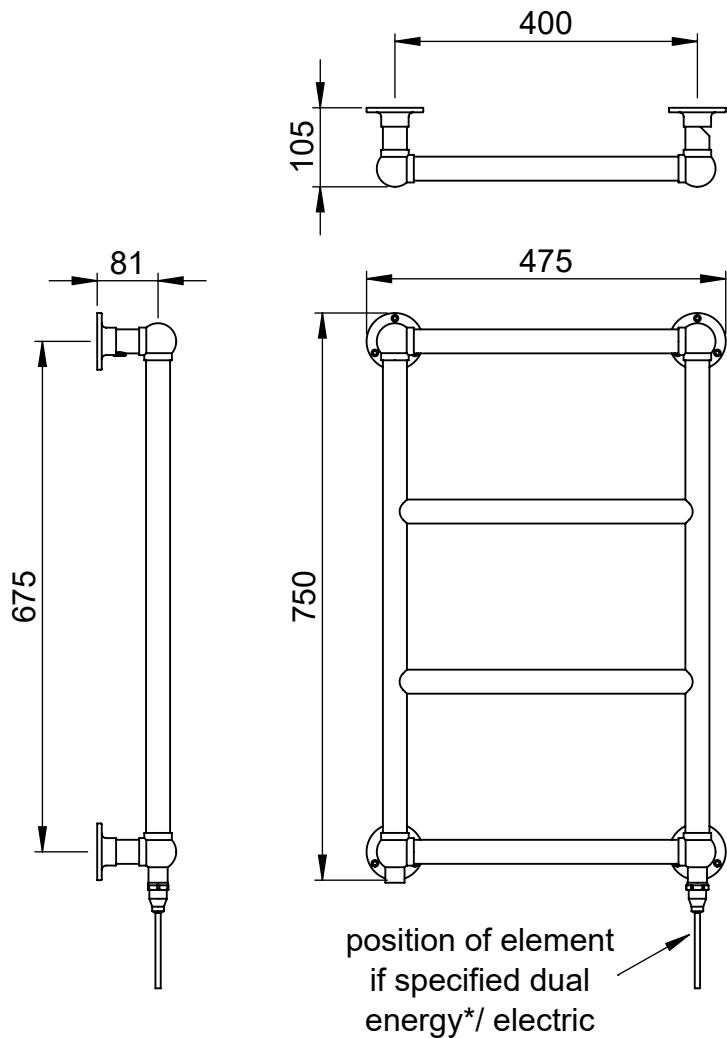

## 750x475

Height: 750  
 Width: 475  
 Depth: 105  
 Weight HO: kg  
 EO: kg

Tube  $\phi$  : 31.8  
 Pipe Centres: 400  
 Elec. element if specified: 100  
 Output @ 50°C  $\Delta$  T Watts: 169  
 BTUs: 576

All dimensions in millimetres

Manufactured from ISO/CEN CuZn36As (BS CZ126) brass tube

\*Dual energy models require a conversion-tee, consult relevant drawing for details.

Vogue UK Ltd. reserve the right to alter specifications without prior notice.  
 ALL MEASUREMENTS ARE NOMINAL DIMENSIONS ONLY, AND ARE NOT BINDING.