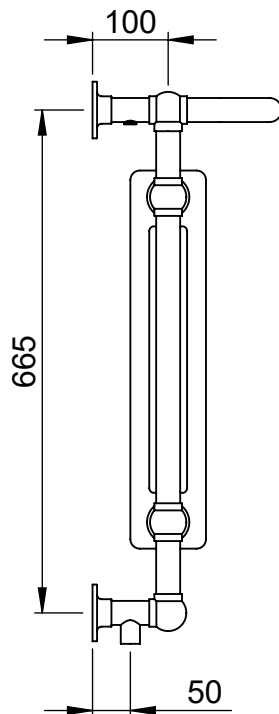

# LG005A 740x735

Height: 740

Width: 735

Depth: 250

Weight HO: 9.5 kg

EO: 14.5 kg

Tube  $\phi$  : 31.8

Pipe Centres: 660

Elec. element if specified: 400

Output @ 50°C  $\Delta$  T Watts: 643

BTUs: 2193

All dimensions in millimetres

Manufactured from ISO/CEN CuZn36As (BS CZ126) brass tube

Vogue UK Ltd. reserve the right to alter specifications without prior notice.  
ALL MEASUREMENTS ARE NOMINAL DIMENSIONS ONLY, AND ARE NOT BINDING.