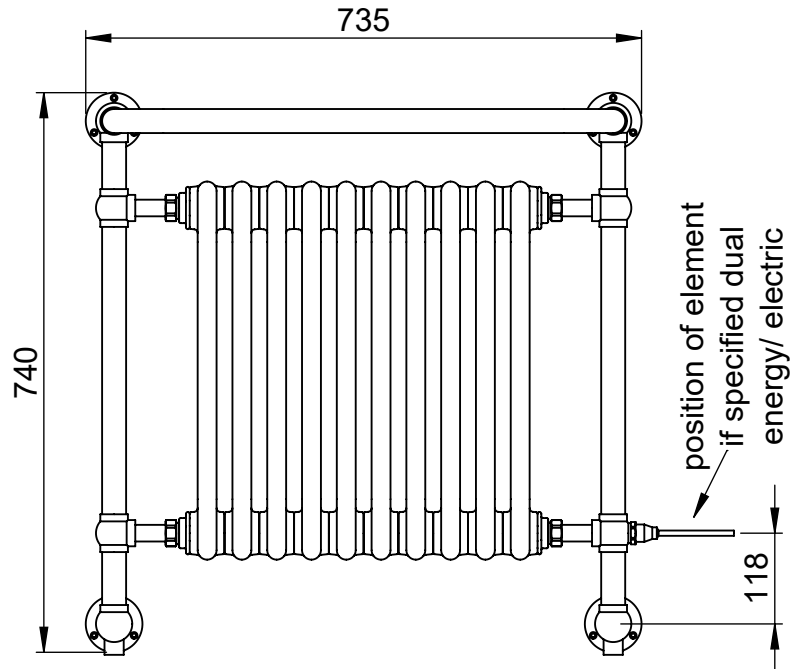

# LG005A 740x735

Height: 740

Width: 735

Depth: 250

Weight HO: 9.5 kg

EO: 14.5 kg

Tube  $\phi$  : 31.8

Pipe Centres: 660

Elec. element if specified: 400

Output @ 50°C  $\Delta$  T Watts: 643

BTUs: 2193

All dimensions in millimetres

Manufactured from ISO/CEN CuZn36As (BS CZ126) brass tube

Vogue UK Ltd. reserve the right to alter specifications without prior notice.  
ALL MEASUREMENTS ARE NOMINAL DIMENSIONS ONLY, AND ARE NOT BINDING.