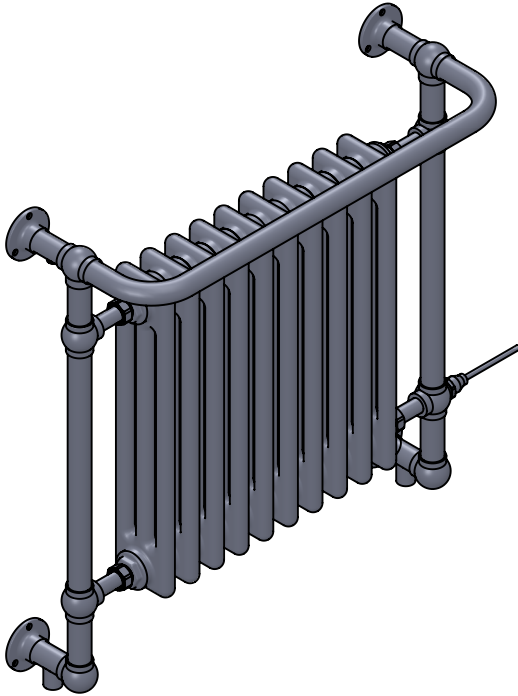

# LG005A 740x735

Height: 740

Width: 735

Depth: 250

Weight HO: 9.5 kg

EO: 14.5 kg

Tube  $\phi$  : 31.8

Pipe Centres: 660

Elec. element if specified: 400

Output @ 50°C  $\Delta$  T Watts: 643

BTUs: 2193

All dimensions in millimetres

Manufactured from ISO/CEN CuZn36As (BS CZ126) brass tube

Vogue UK Ltd. reserve the right to alter specifications without prior notice.  
ALL MEASUREMENTS ARE NOMINAL DIMENSIONS ONLY, AND ARE NOT BINDING.