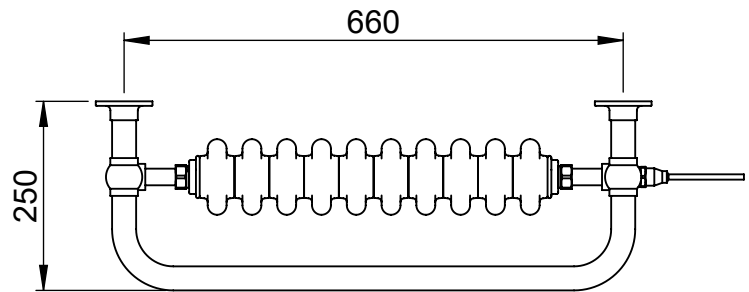

# LG005A 740x735

Height: 740

Width: 735

Depth: 250

Weight HO: 9.5 kg

EO: 14.5 kg

Tube  $\phi$  : 31.8

Pipe Centres: 660

Elec. element if specified: 400

Output @ 50°C  $\Delta$  T Watts: 643

BTUs: 2193

All dimensions in millimetres

Manufactured from ISO/CEN CuZn36As (BS CZ126) brass tube

Vogue UK Ltd. reserve the right to alter specifications without prior notice.  
ALL MEASUREMENTS ARE NOMINAL DIMENSIONS ONLY, AND ARE NOT BINDING.