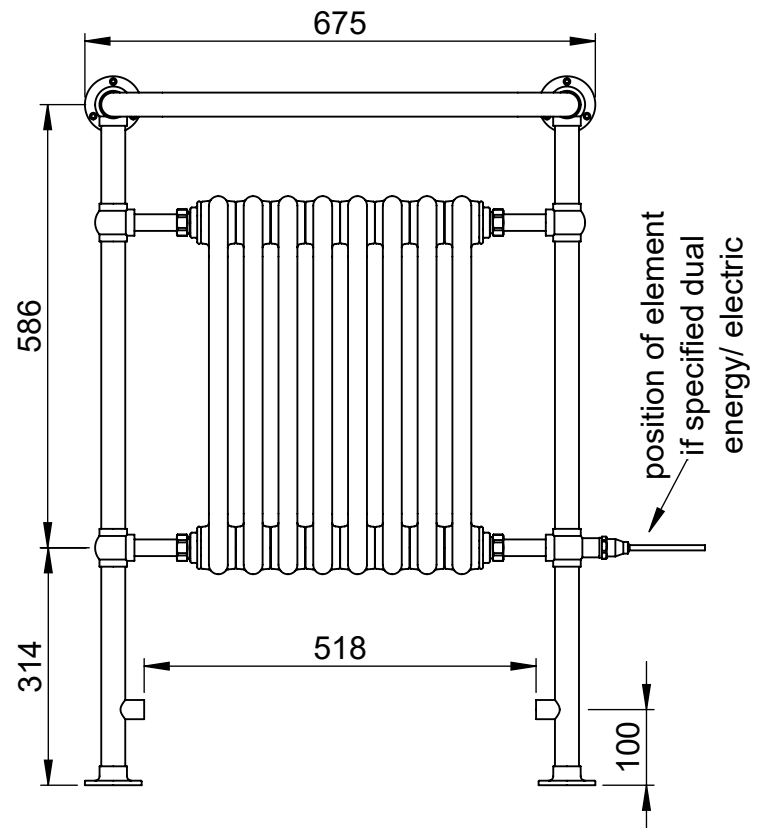

## 938x675

Height: 938  
 Width: 675  
 Depth: 250  
 Weight HO: kg  
 EO: kg

Tube  $\phi$ : 31.8  
 Face-Face Connections: 518  
 Elec. element if specified: 400  
 Output @ 50°C  $\Delta$  T Watts: 554  
 BTUs: 1890

All dimensions in millimetres

Manufactured from ISO/CEN CuZn36As (BS CZ126) brass tube

Vogue UK Ltd. reserve the right to alter specifications without prior notice.  
 ALL MEASUREMENTS ARE NOMINAL DIMENSIONS ONLY, AND ARE NOT BINDING.