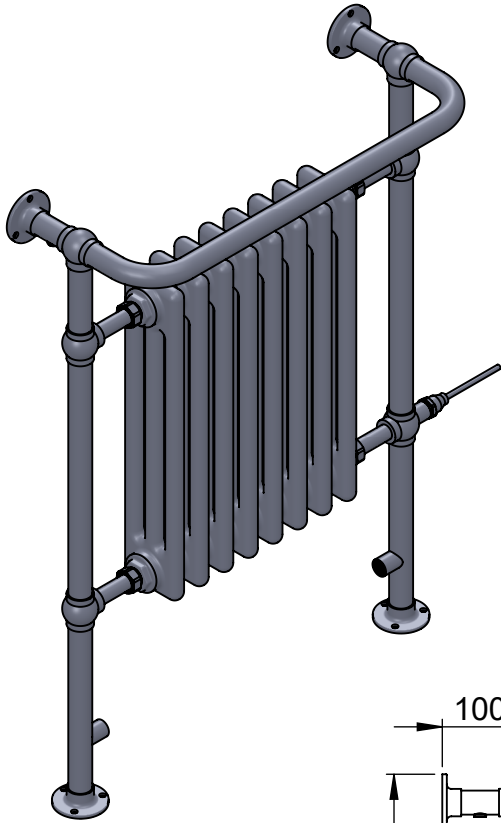

# LG004B-BR

## 938x675

Height: 938  
 Width: 675  
 Depth: 250  
 Weight HO: kg  
 EO: kg

Tube  $\phi$ : 31.8  
 Face-Face Connections: 518  
 Elec. element if specified: 400  
 Output @ 50°C  $\Delta$  T Watts: 554  
 BTUs: 1890

All dimensions in millimetres

Manufactured from ISO/CEN CuZn36As (BS CZ126) brass tube

Vogue UK Ltd. reserve the right to alter specifications without prior notice.  
 ALL MEASUREMENTS ARE NOMINAL DIMENSIONS ONLY, AND ARE NOT BINDING.