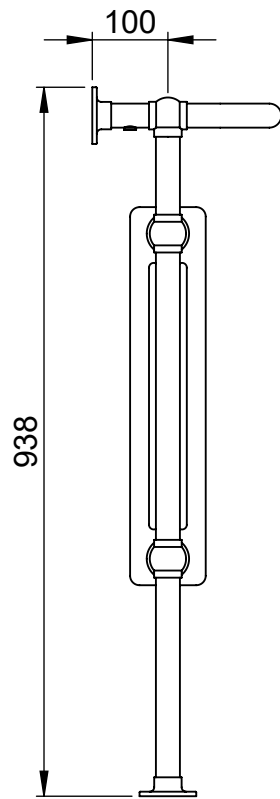

# LG004B-BR

## 938x675

Height: 938  
 Width: 675  
 Depth: 250  
 Weight HO: kg  
 EO: kg

Tube  $\phi$ : 31.8  
 Face-Face Connections: 518  
 Elec. element if specified: 400  
 Output @ 50°C  $\Delta$  T Watts: 554  
 BTUs: 1890

All dimensions in millimetres

Manufactured from ISO/CEN CuZn36As (BS CZ126) brass tube

Vogue UK Ltd. reserve the right to alter specifications without prior notice.  
 ALL MEASUREMENTS ARE NOMINAL DIMENSIONS ONLY, AND ARE NOT BINDING.