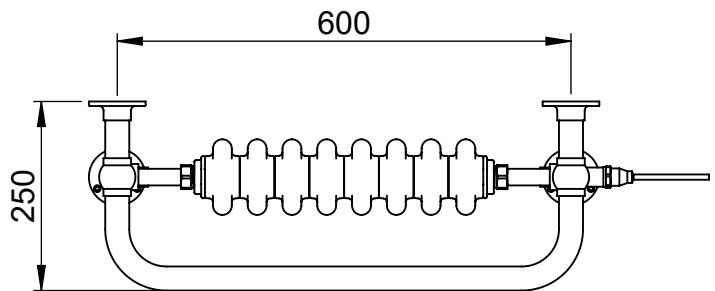

## 938x675

Height: 938  
 Width: 675  
 Depth: 250  
 Weight HO: kg  
 EO: kg

Tube  $\phi$ : 31.8  
 Face-Face Connections: 518  
 Elec. element if specified: 400  
 Output @ 50°C  $\Delta$  T Watts: 554  
 BTUs: 1890

All dimensions in millimetres

Manufactured from ISO/CEN CuZn36As (BS CZ126) brass tube

Vogue UK Ltd. reserve the right to alter specifications without prior notice.  
 ALL MEASUREMENTS ARE NOMINAL DIMENSIONS ONLY, AND ARE NOT BINDING.