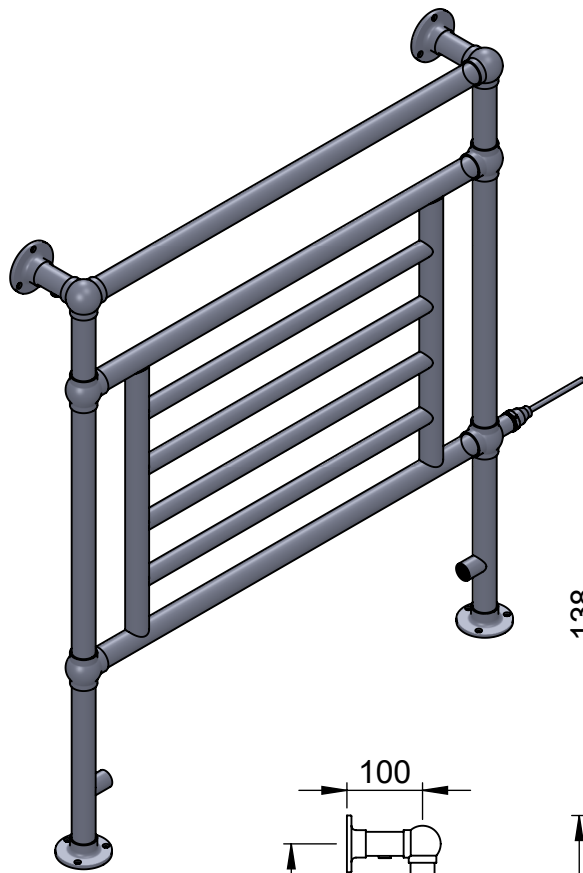

# LG003B 938x825

Height: 938

Width: 825

Depth: 138

Weight HO: 7.5 kg

EO: 14.5 kg

Tube  $\phi$  : 31.8 + 25.4

Face-Face Connections: 668

Elec. element if specified: 150

Output @ 50° C  $\Delta$  T Watts: 372

BTUs: 1269

All dimensions in millimetres

Manufactured from ISO/CEN CuZn36As (BS CZ126) brass tube

Vogue UK Ltd. reserve the right to alter specifications without prior notice.  
ALL MEASUREMENTS ARE NOMINAL DIMENSIONS ONLY, AND ARE NOT BINDING.