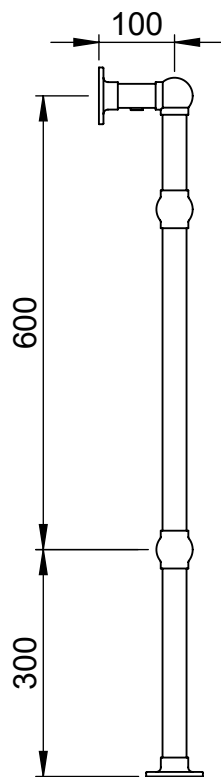

# LG003B 938x825

Height: 938

Width: 825

Depth: 138

Weight HO: 7.5 kg

EO: 14.5 kg

Tube  $\phi$  : 31.8 + 25.4

Face-Face Connections: 668

Elec. element if specified: 150

Output @ 50° C  $\Delta$  T Watts: 372

BTUs: 1269

All dimensions in millimetres

Manufactured from ISO/CEN CuZn36As (BS CZ126) brass tube

Vogue UK Ltd. reserve the right to alter specifications without prior notice.  
ALL MEASUREMENTS ARE NOMINAL DIMENSIONS ONLY, AND ARE NOT BINDING.