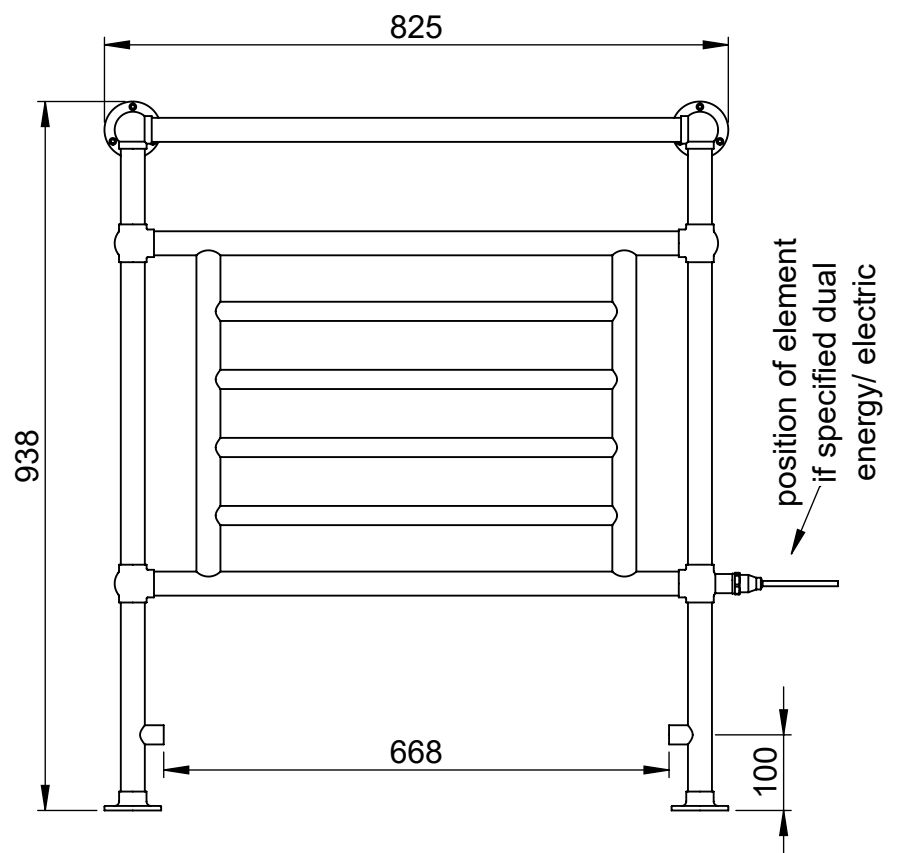

# LG003B 938x825

Height: 938

Width: 825

Depth: 138

Weight HO: 7.5 kg

EO: 14.5 kg

Tube  $\phi$  : 31.8 + 25.4

Face-Face Connections: 668

Elec. element if specified: 150

Output @ 50° C  $\Delta$  T Watts: 372

BTUs: 1269

All dimensions in millimetres

Manufactured from ISO/CEN CuZn36As (BS CZ126) brass tube

Vogue UK Ltd. reserve the right to alter specifications without prior notice.  
ALL MEASUREMENTS ARE NOMINAL DIMENSIONS ONLY, AND ARE NOT BINDING.