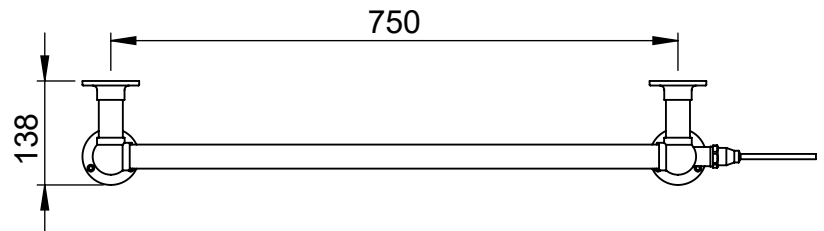

# LG003B 938x825

Height: 938

Width: 825

Depth: 138

Weight HO: 7.5 kg

EO: 14.5 kg

Tube  $\phi$  : 31.8 + 25.4

Face-Face Connections: 668

Elec. element if specified: 150

Output @ 50° C  $\Delta$  T Watts: 372

BTUs: 1269

All dimensions in millimetres

Manufactured from ISO/CEN CuZn36As (BS CZ126) brass tube

Vogue UK Ltd. reserve the right to alter specifications without prior notice.  
ALL MEASUREMENTS ARE NOMINAL DIMENSIONS ONLY, AND ARE NOT BINDING.