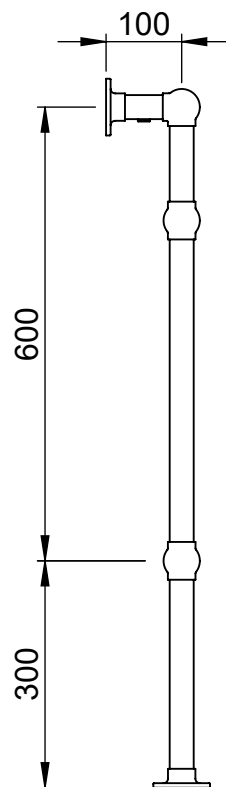

LG003A 938x675

Height: 938

Width: 675

Depth: 138

Weight HO: 6.5 kg

EO: 13.5 kg

Tube ϕ : 31.8 + 25.4

Face-Face Connections: 518

Elec. element if specified: 150

Output @ 50°C Δ T Watts: 290

BTUs: 989

All dimensions in millimetres

Manufactured from ISO/CEN CuZn36As (BS CZ126) brass tube

Vogue UK Ltd. reserve the right to alter specifications without prior notice.
ALL MEASUREMENTS ARE NOMINAL DIMENSIONS ONLY, AND ARE NOT BINDING.