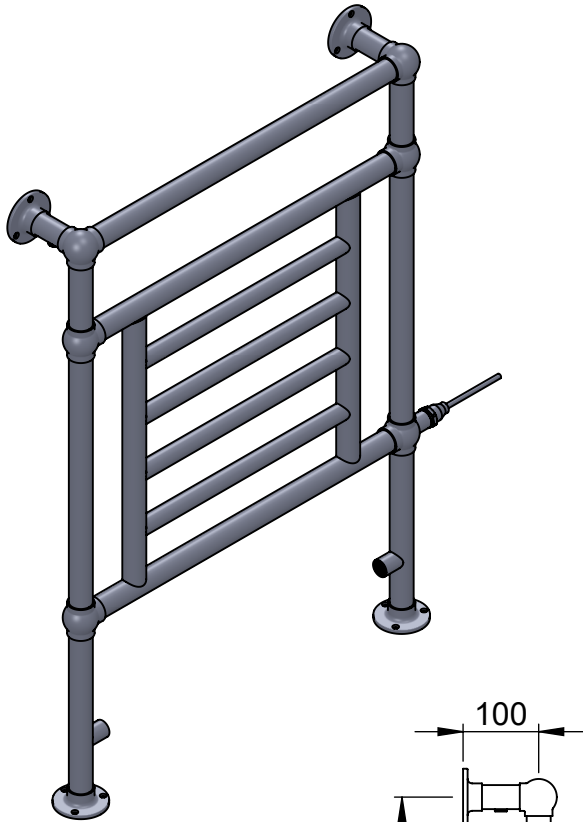

LG003A 938x675

Height: 938

Width: 675

Depth: 138

Weight HO: 6.5 kg

EO: 13.5 kg

Tube ϕ : 31.8 + 25.4

Face-Face Connections: 518

Elec. element if specified: 150

Output @ 50°C Δ T Watts: 290

BTUs: 989

All dimensions in millimetres

Manufactured from ISO/CEN CuZn36As (BS CZ126) brass tube

Vogue UK Ltd. reserve the right to alter specifications without prior notice.
ALL MEASUREMENTS ARE NOMINAL DIMENSIONS ONLY, AND ARE NOT BINDING.