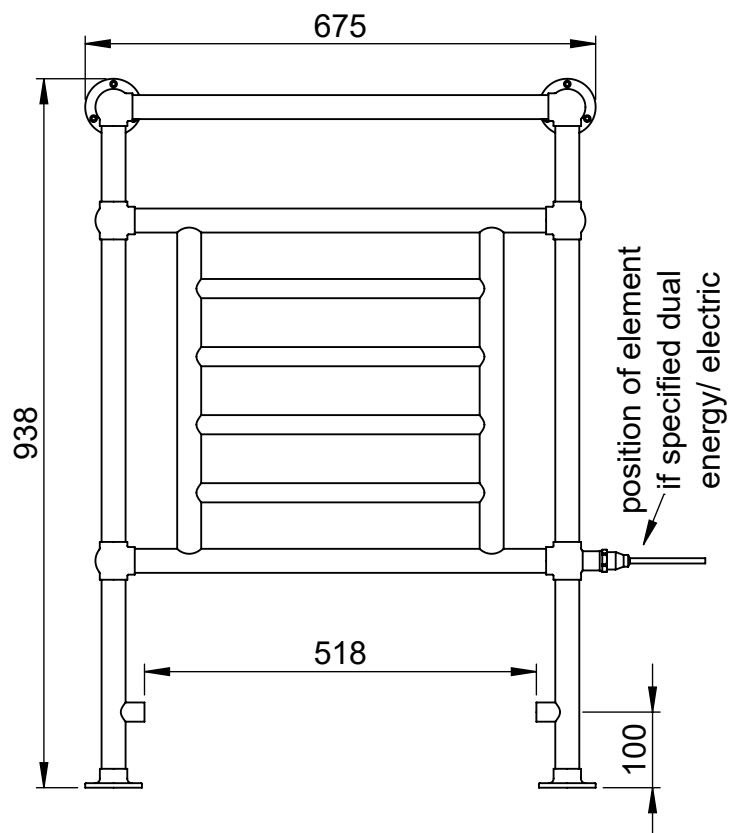

LG003A 938x675

Height: 938

Width: 675

Depth: 138

Weight HO: 6.5 kg

EO: 13.5 kg

Tube ϕ : 31.8 + 25.4

Face-Face Connections: 518

Elec. element if specified: 150

Output @ 50°C Δ T Watts: 290

BTUs: 989

All dimensions in millimetres

Manufactured from ISO/CEN CuZn36As (BS CZ126) brass tube

Vogue UK Ltd. reserve the right to alter specifications without prior notice.
ALL MEASUREMENTS ARE NOMINAL DIMENSIONS ONLY, AND ARE NOT BINDING.