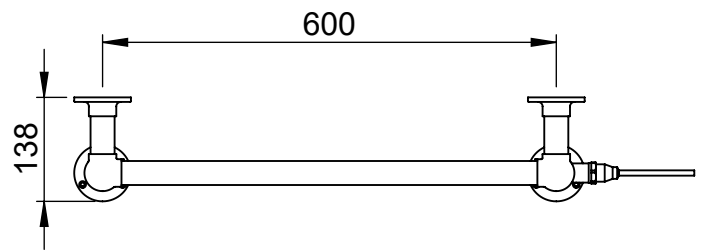

LG003A 938x675

Height: 938

Width: 675

Depth: 138

Weight HO: 6.5 kg

EO: 13.5 kg

Tube ϕ : 31.8 + 25.4

Face-Face Connections: 518

Elec. element if specified: 150

Output @ 50°C Δ T Watts: 290

BTUs: 989

All dimensions in millimetres

Manufactured from ISO/CEN CuZn36As (BS CZ126) brass tube

Vogue UK Ltd. reserve the right to alter specifications without prior notice.
ALL MEASUREMENTS ARE NOMINAL DIMENSIONS ONLY, AND ARE NOT BINDING.