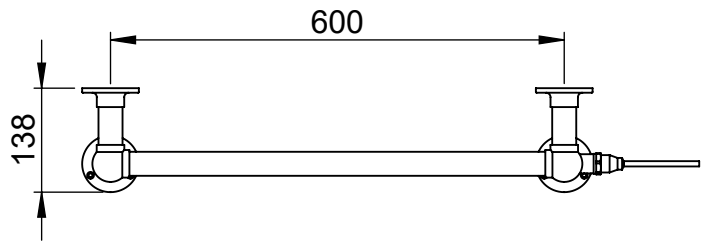

# LG002 938x675

Height: 938  
Width: 675  
Depth: 138  
Weight HO: kg  
EO: kg

Tube  $\phi$  : 31.8 + 25.4  
Face-Face Connections: 518  
Elec. element if specified: 150  
Output @ 50°C  $\Delta$  T Watts: 290  
BTUs: 989

All dimensions in millimetres

Manufactured from ISO/CEN CuZn36As (BS CZ126) brass tube

position of element  
if specified dual  
energy/ electric

Vogue UK Ltd. reserve the right to alter specifications without prior notice.  
ALL MEASUREMENTS ARE NOMINAL DIMENSIONS ONLY, AND ARE NOT BINDING.