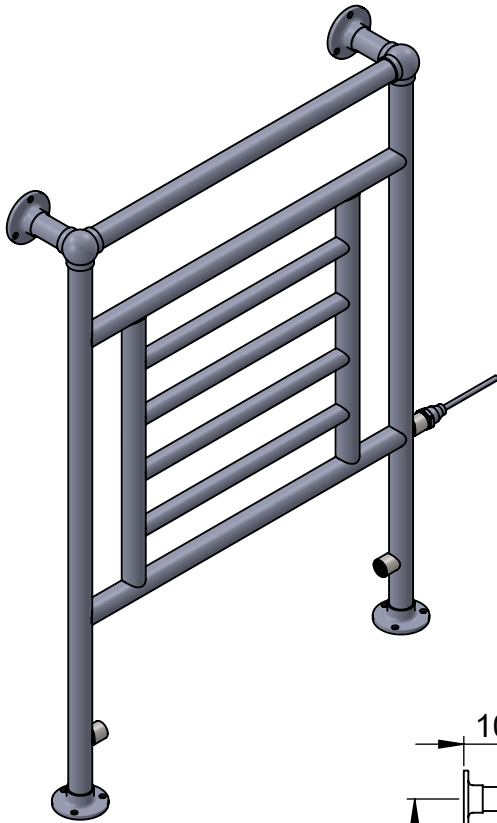

# LG002 938x675

Height: 938  
Width: 675  
Depth: 138  
Weight HO: kg  
EO: kg

Tube  $\phi$  : 31.8 + 25.4  
Face-Face Connections: 518  
Elec. element if specified: 150  
Output @ 50°C  $\Delta$  T Watts: 290  
BTUs: 989

All dimensions in millimetres

Manufactured from ISO/CEN CuZn36As (BS CZ126) brass tube

position of element  
if specified dual  
energy/ electric

Vogue UK Ltd. reserve the right to alter specifications without prior notice.  
ALL MEASUREMENTS ARE NOMINAL DIMENSIONS ONLY, AND ARE NOT BINDING.