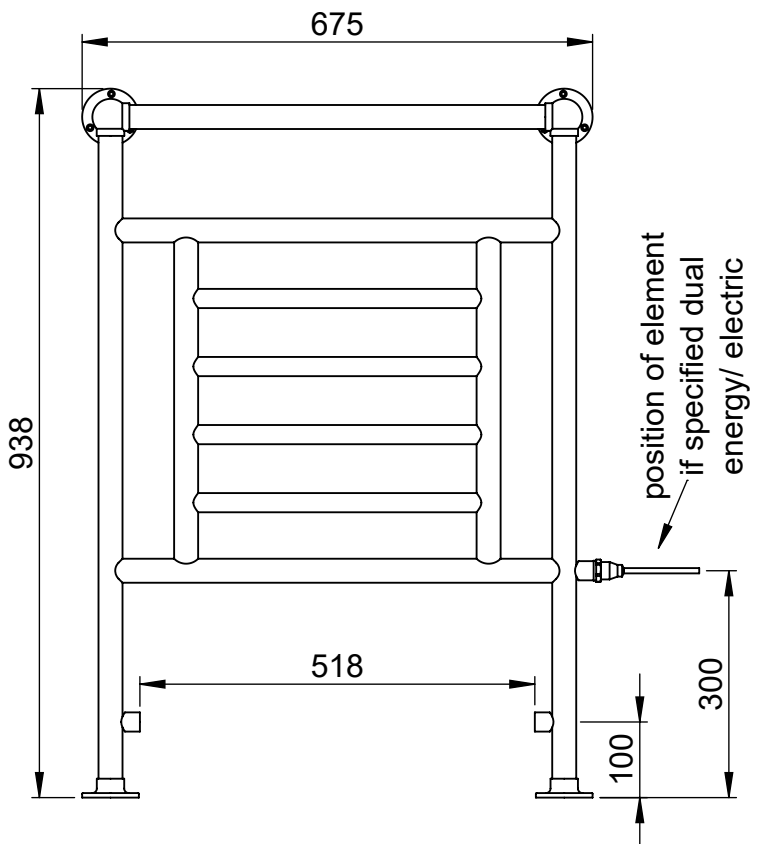

# LG002 938x675

Height: 938  
Width: 675  
Depth: 138  
Weight HO: kg  
EO: kg

Tube  $\phi$  : 31.8 + 25.4  
Face-Face Connections: 518  
Elec. element if specified: 150  
Output @ 50°C  $\Delta$  T Watts: 290  
BTUs: 989

All dimensions in millimetres

Manufactured from ISO/CEN CuZn36As (BS CZ126) brass tube

position of element  
if specified dual  
energy/ electric

Vogue UK Ltd. reserve the right to alter specifications without prior notice.  
ALL MEASUREMENTS ARE NOMINAL DIMENSIONS ONLY, AND ARE NOT BINDING.