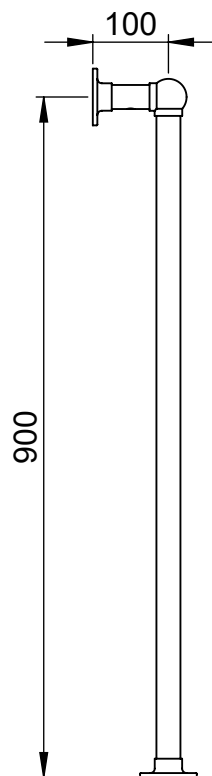

# LG002 938x675

Height: 938  
Width: 675  
Depth: 138  
Weight HO: kg  
EO: kg

Tube  $\phi$  : 31.8 + 25.4  
Face-Face Connections: 518  
Elec. element if specified: 150  
Output @ 50°C  $\Delta$  T Watts: 290  
BTUs: 989

All dimensions in millimetres

Manufactured from ISO/CEN CuZn36As (BS CZ126) brass tube

position of element  
if specified dual  
energy/ electric

Vogue UK Ltd. reserve the right to alter specifications without prior notice.  
ALL MEASUREMENTS ARE NOMINAL DIMENSIONS ONLY, AND ARE NOT BINDING.