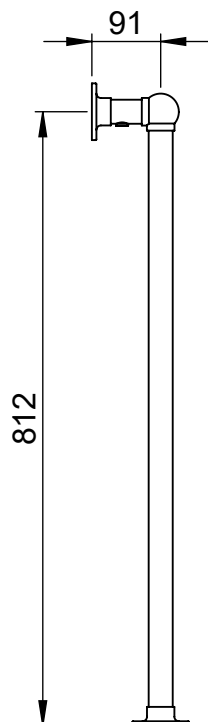

LG001A

850x475

Height: 850
 Width: 475
 Depth: 118
 Weight HO: kg
 EO: kg

Tube ϕ : 31.8
 Face-Face Connections: 318
 Elec. element if specified: 75
 Output @ 50° C Δ T Watts: 145
 BTUs: 495

All dimensions in millimetres

Manufactured from ISO/CEN CuZn36As (BS CZ126) brass tube

Vogue UK Ltd. reserve the right to alter specifications without prior notice.
 ALL MEASUREMENTS ARE NOMINAL DIMENSIONS ONLY, AND ARE NOT BINDING.