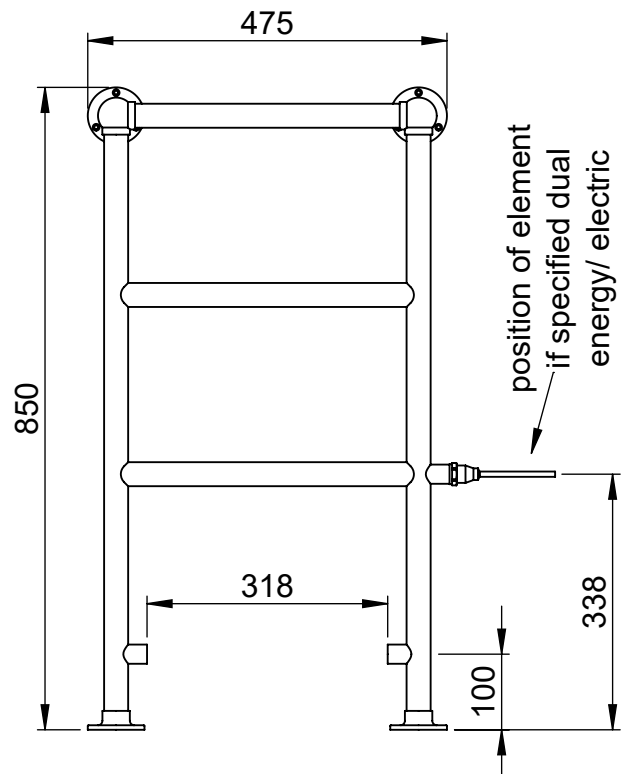

LG001A

850x475

Height: 850
 Width: 475
 Depth: 118
 Weight HO: kg
 EO: kg

Tube ϕ : 31.8
 Face-Face Connections: 318
 Elec. element if specified: 75
 Output @ 50° C Δ T Watts: 145
 BTUs: 495

All dimensions in millimetres

Manufactured from ISO/CEN CuZn36As (BS CZ126) brass tube

Vogue UK Ltd. reserve the right to alter specifications without prior notice.
 ALL MEASUREMENTS ARE NOMINAL DIMENSIONS ONLY, AND ARE NOT BINDING.