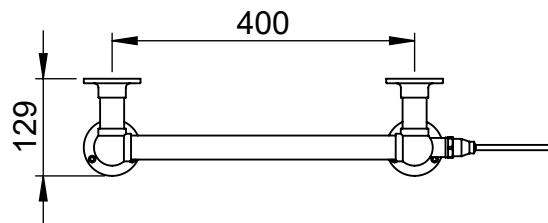

LG001A

850x475

Height: 850
 Width: 475
 Depth: 118
 Weight HO: kg
 EO: kg

Tube ϕ : 31.8
 Face-Face Connections: 318
 Elec. element if specified: 75
 Output @ 50° C Δ T Watts: 145
 BTUs: 495

All dimensions in millimetres

Manufactured from ISO/CEN CuZn36As (BS CZ126) brass tube

Vogue UK Ltd. reserve the right to alter specifications without prior notice.
 ALL MEASUREMENTS ARE NOMINAL DIMENSIONS ONLY, AND ARE NOT BINDING.