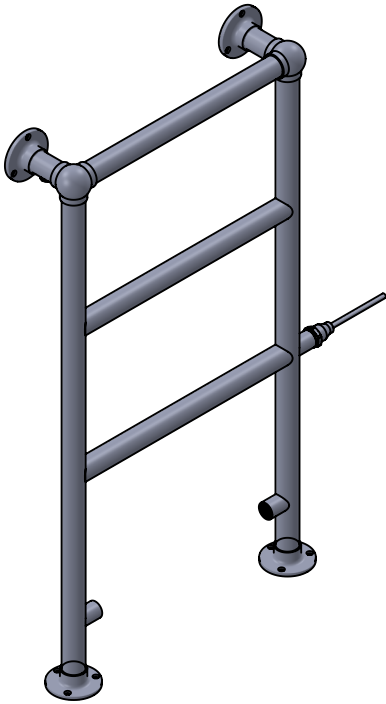

LG001A

850x475

Height: 850
 Width: 475
 Depth: 118
 Weight HO: kg
 EO: kg

Tube ϕ : 31.8
 Face-Face Connections: 318
 Elec. element if specified: 75
 Output @ 50° C Δ T Watts: 145
 BTUs: 495

All dimensions in millimetres

Manufactured from ISO/CEN CuZn36As (BS CZ126) brass tube

Vogue UK Ltd. reserve the right to alter specifications without prior notice.
 ALL MEASUREMENTS ARE NOMINAL DIMENSIONS ONLY, AND ARE NOT BINDING.