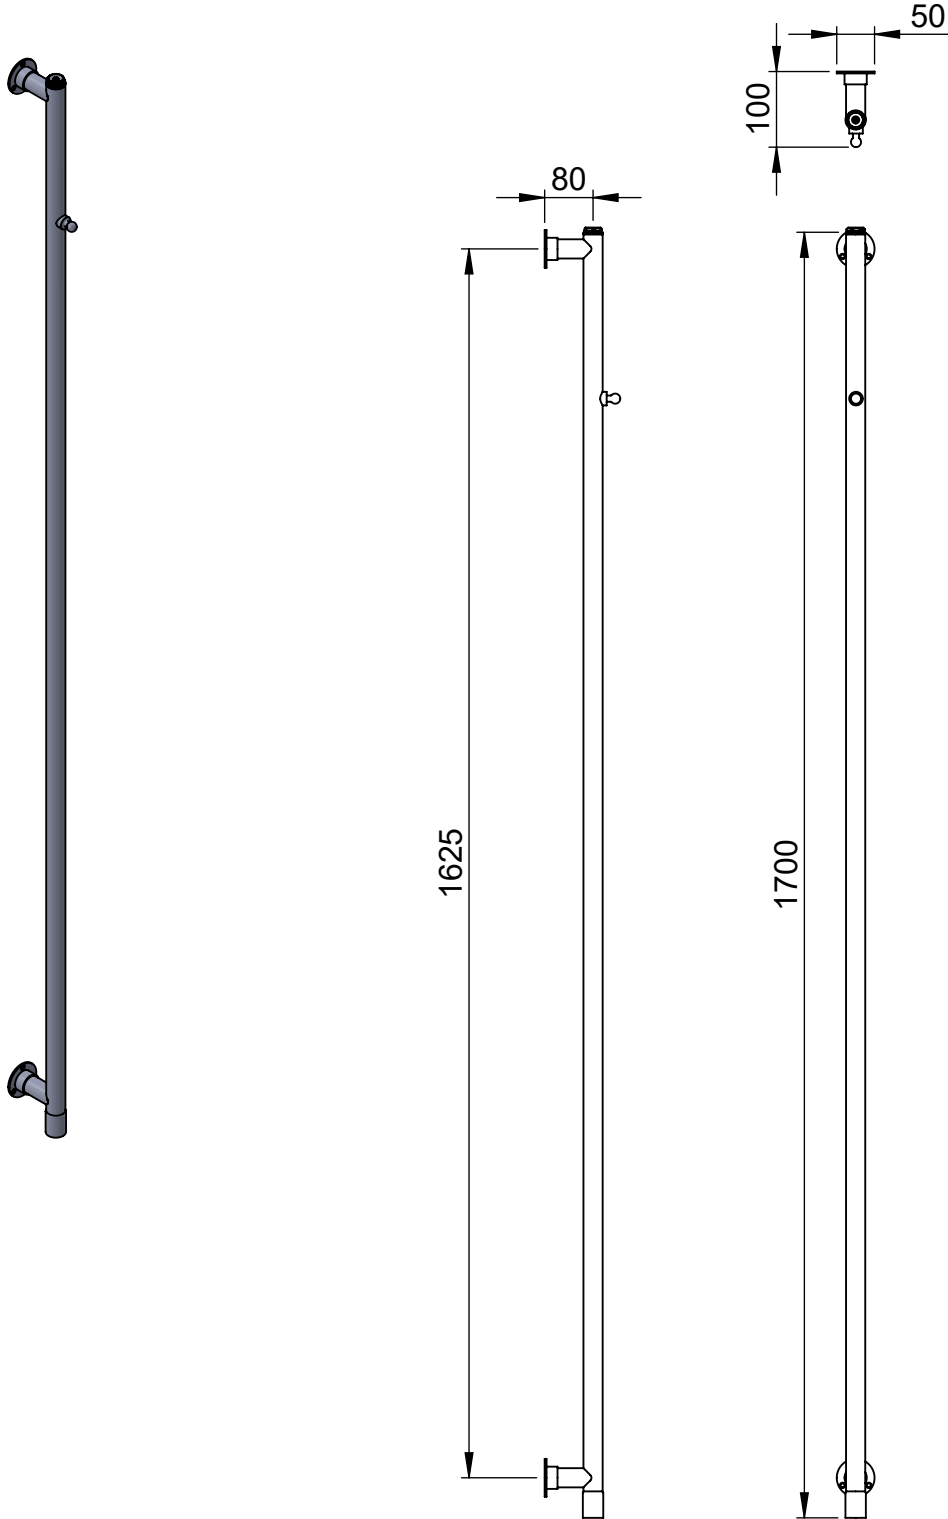

IVCN026 1700x50

Height: 1700
Width: 50
Depth: 115
Weight HO: kg
EO: kg

Tube ϕ : 25.4
Pipe Centres: 1625
Elec. element if specified: n/a
Output @ 50°C Δ T Watts: 75
BTUs: 256

All dimensions in millimetres

Manufactured from ISO/CEN CuZn36As (BS CZ126) brass tube

Vogue UK Ltd. reserve the right to alter specifications without prior notice.
ALL MEASUREMENTS ARE NOMINAL DIMENSIONS ONLY, AND ARE NOT BINDING.