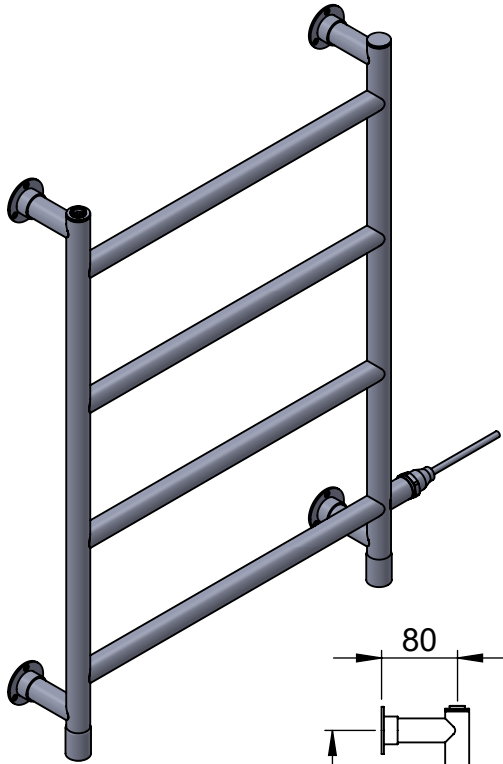

# IVCN021 700x500

Height: 700  
Width: 500  
Depth: 94  
Weight HO: kg  
EO: kg

Tube  $\phi$  : 25.4  
Pipe Centres: 450  
Elec. element if specified: 75  
Output @ 50°C  $\Delta$  T Watts: 138  
BTUs: 471

All dimensions in millimetres

Manufactured from ISO/CEN CuZn36As (BS CZ126) brass tube

position of element  
if specified dual  
energy/ electric

Vogue UK Ltd. reserve the right to alter specifications without prior notice.  
ALL MEASUREMENTS ARE NOMINAL DIMENSIONS ONLY, AND ARE NOT BINDING.