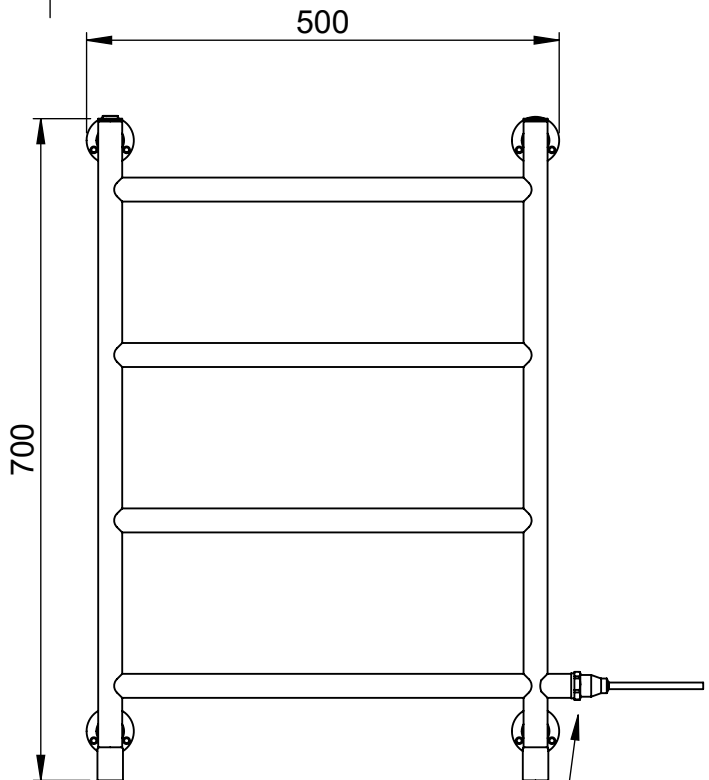

# IVCN021 700x500

Height: 700  
Width: 500  
Depth: 94  
Weight HO: kg  
EO: kg

Tube  $\phi$  : 25.4  
Pipe Centres: 450  
Elec. element if specified: 75  
Output @ 50°C  $\Delta$  T Watts: 138  
BTUs: 471

All dimensions in millimetres

Manufactured from ISO/CEN CuZn36As (BS CZ126) brass tube

position of element  
if specified dual  
energy/ electric

Vogue UK Ltd. reserve the right to alter specifications without prior notice.  
ALL MEASUREMENTS ARE NOMINAL DIMENSIONS ONLY, AND ARE NOT BINDING.