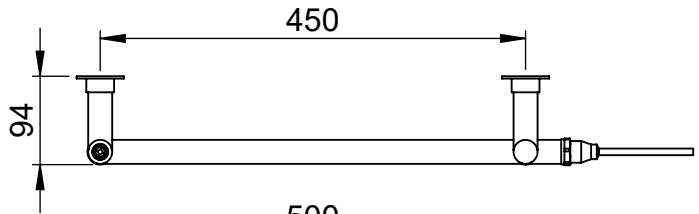

# IVCN021 700x500

Height: 700  
Width: 500  
Depth: 94  
Weight HO: kg  
EO: kg

Tube  $\phi$  : 25.4  
Pipe Centres: 450  
Elec. element if specified: 75  
Output @ 50°C  $\Delta$  T Watts: 138  
BTUs: 471

All dimensions in millimetres

Manufactured from ISO/CEN CuZn36As (BS CZ126) brass tube

position of element  
if specified dual  
energy/ electric

Vogue UK Ltd. reserve the right to alter specifications without prior notice.  
ALL MEASUREMENTS ARE NOMINAL DIMENSIONS ONLY, AND ARE NOT BINDING.