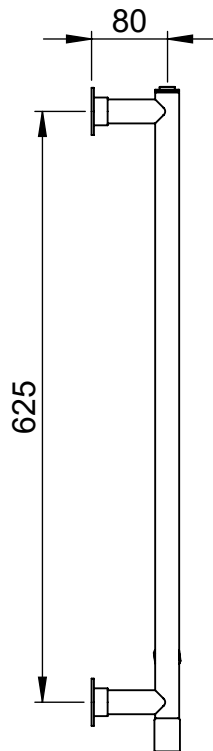

# IVCN021 700x500

Height: 700  
Width: 500  
Depth: 94  
Weight HO: kg  
EO: kg

Tube  $\phi$  : 25.4  
Pipe Centres: 450  
Elec. element if specified: 75  
Output @ 50°C  $\Delta$  T Watts: 138  
BTUs: 471

All dimensions in millimetres

Manufactured from ISO/CEN CuZn36As (BS CZ126) brass tube

position of element  
if specified dual  
energy/ electric

Vogue UK Ltd. reserve the right to alter specifications without prior notice.  
ALL MEASUREMENTS ARE NOMINAL DIMENSIONS ONLY, AND ARE NOT BINDING.