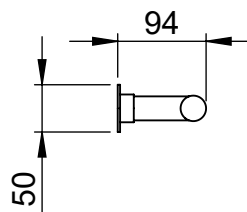

# IVCN021 50x400

Height: 50  
Width: 400  
Depth: 94  
Weight HO: kg  
EO: kg

Tube  $\phi$  : 25.4  
Pipe Centres: 325  
Elec. element if specified: n/a  
Output @ 50°C  $\Delta$  T Watts: 21  
BTUs: 72

All dimensions in millimetres

Manufactured from ISO/CEN CuZn36As (BS CZ126) brass tube

Vogue UK Ltd. reserve the right to alter specifications without prior notice.  
ALL MEASUREMENTS ARE NOMINAL DIMENSIONS ONLY, AND ARE NOT BINDING.