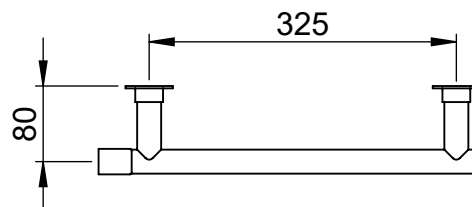

# IVCN021 50x400

Height: 50  
Width: 400  
Depth: 94  
Weight HO: kg  
EO: kg

Tube  $\phi$  : 25.4  
Pipe Centres: 325  
Elec. element if specified: n/a  
Output @ 50°C  $\Delta$  T Watts: 21  
BTUs: 72

All dimensions in millimetres

Manufactured from ISO/CEN CuZn36As (BS CZ126) brass tube

Vogue UK Ltd. reserve the right to alter specifications without prior notice.  
ALL MEASUREMENTS ARE NOMINAL DIMENSIONS ONLY, AND ARE NOT BINDING.