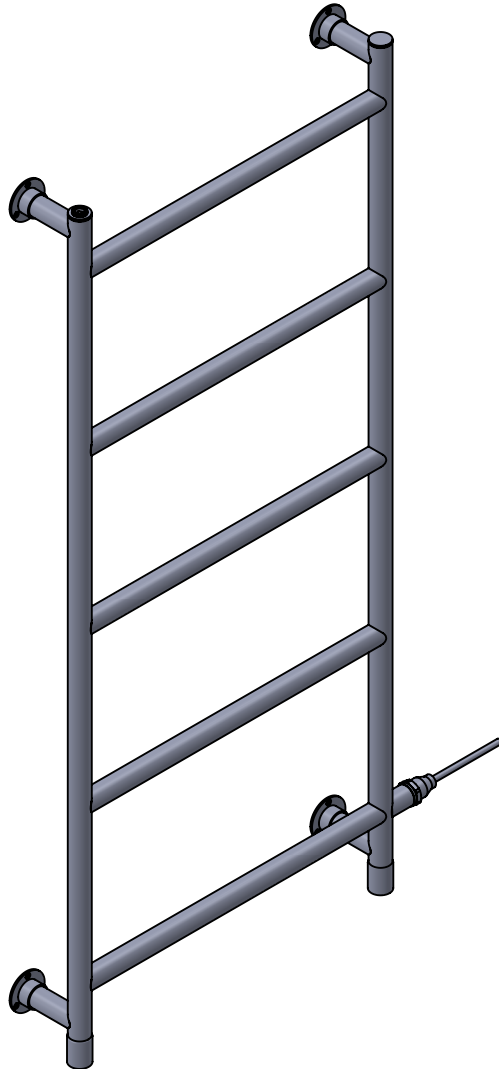

IVCN021 1100x500

Height: 1100
Width: 500
Depth: 94
Weight HO: kg
EO: kg

Tube ϕ : 25.4
Pipe Centres: 450
Elec. element if specified: 100
Output @ 50°C Δ T Watts: 189
BTUs: 645

All dimensions in millimetres

Manufactured from ISO/CEN CuZn36As (BS CZ126) brass tube

Vogue UK Ltd. reserve the right to alter specifications without prior notice.
ALL MEASUREMENTS ARE NOMINAL DIMENSIONS ONLY, AND ARE NOT BINDING.