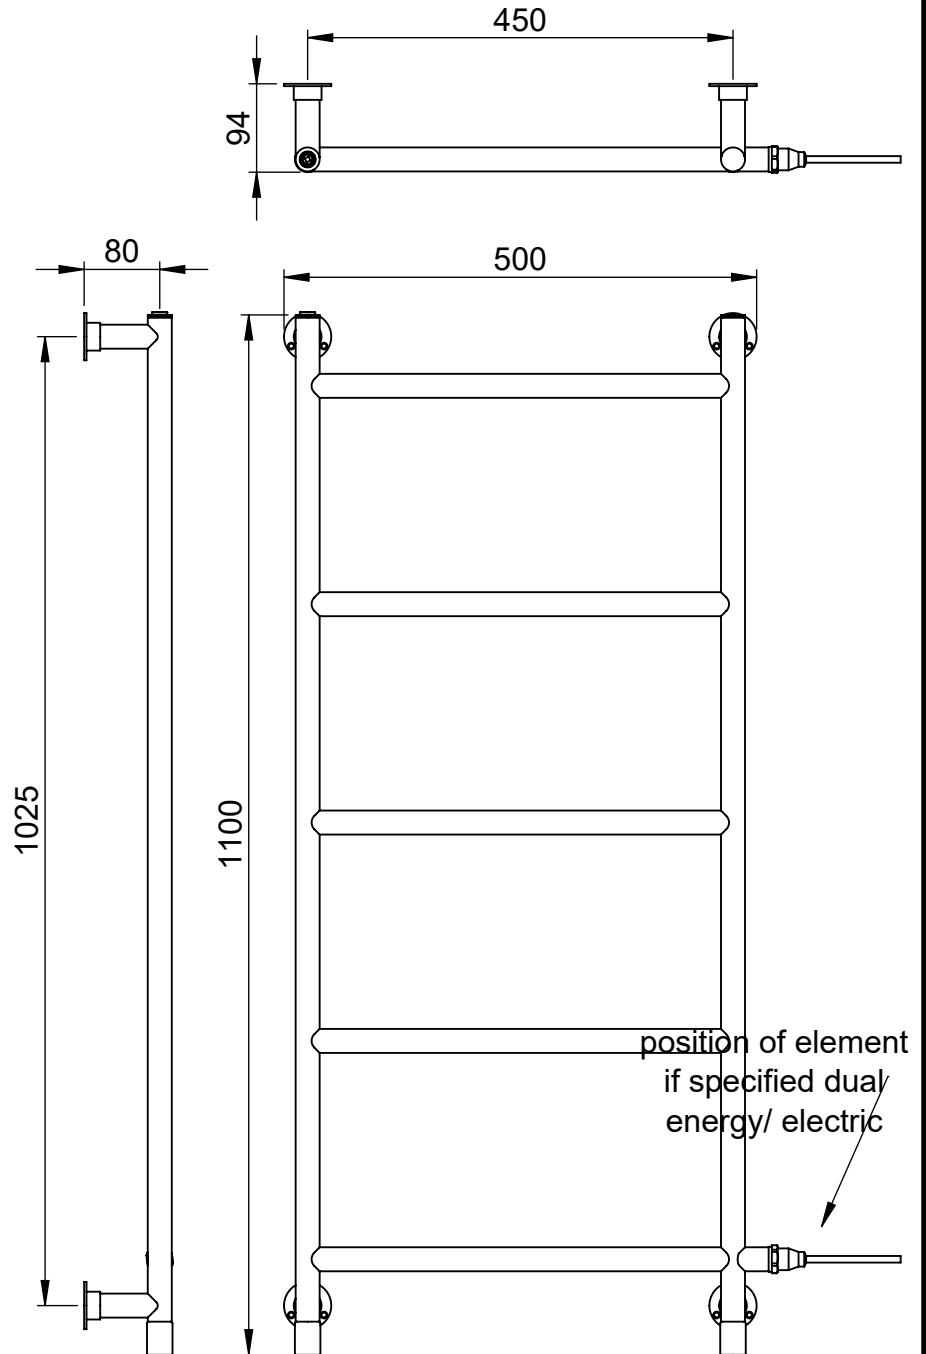

IVCN021 1100x500

Height: 1100
Width: 500
Depth: 94
Weight HO: kg
EO: kg

Tube ϕ : 25.4
Pipe Centres: 450
Elec. element if specified: 100
Output @ 50°C Δ T Watts: 189
BTUs: 645

All dimensions in millimetres

Manufactured from ISO/CEN CuZn36As (BS CZ126) brass tube

Vogue UK Ltd. reserve the right to alter specifications without prior notice.
ALL MEASUREMENTS ARE NOMINAL DIMENSIONS ONLY, AND ARE NOT BINDING.