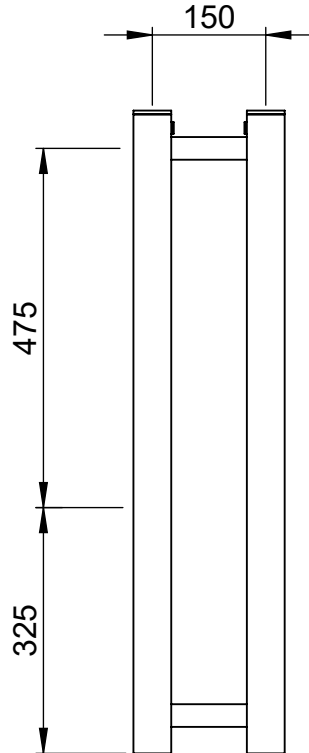

IN012 850x600

Height: 850

Width: 600

Depth: 200

Weight HO: kg

EO: kg

Tube ϕ : 30sq + 50sq

Face-Face Connections: 490

Elec. element if specified: 2 x 125

Output @ 50° C Δ T Watts: 716

BTUs: 2443

All dimensions in millimetres

Manufactured from 1.4301/X5CrNi18-10 stainless steel

Vogue UK Ltd. reserve the right to alter specifications without prior notice.
ALL MEASUREMENTS ARE NOMINAL DIMENSIONS ONLY, AND ARE NOT BINDING.