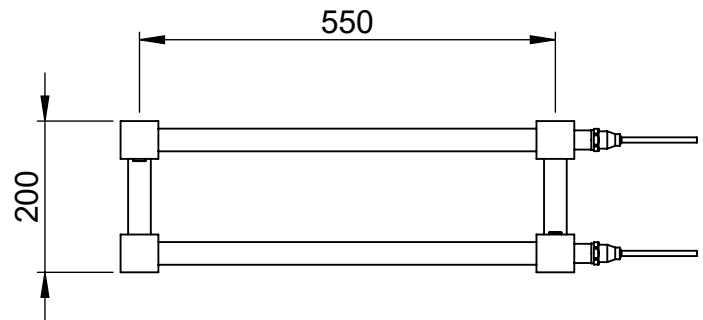

IN012 850x600

Height: 850

Width: 600

Depth: 200

Weight HO: kg

EO: kg

Tube ϕ : 30sq + 50sq

Face-Face Connections: 490

Elec. element if specified: 2 x 125

Output @ 50° C Δ T Watts: 716

BTUs: 2443

All dimensions in millimetres

Manufactured from 1.4301/X5CrNi18-10 stainless steel

Vogue UK Ltd. reserve the right to alter specifications without prior notice.
ALL MEASUREMENTS ARE NOMINAL DIMENSIONS ONLY, AND ARE NOT BINDING.