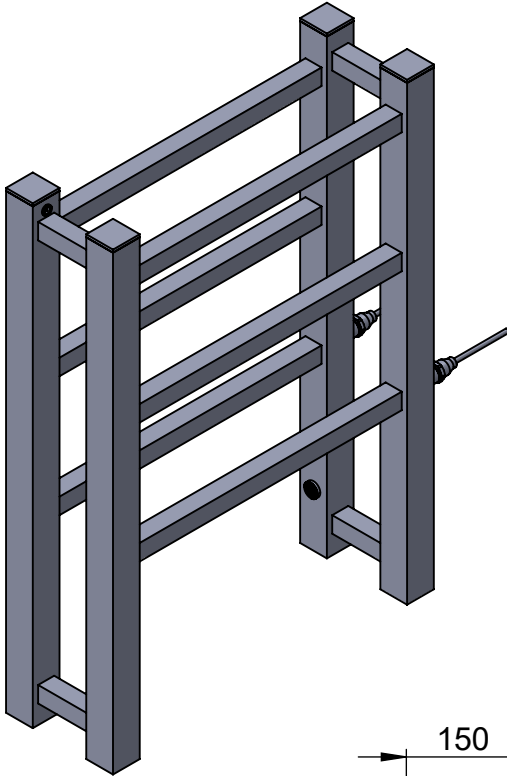

IN012 850x600

Height: 850

Width: 600

Depth: 200

Weight HO: kg

EO: kg

Tube ϕ : 30sq + 50sq

Face-Face Connections: 490

Elec. element if specified: 2 x 125

Output @ 50° C Δ T Watts: 716

BTUs: 2443

All dimensions in millimetres

Manufactured from 1.4301/X5CrNi18-10 stainless steel

Vogue UK Ltd. reserve the right to alter specifications without prior notice.
ALL MEASUREMENTS ARE NOMINAL DIMENSIONS ONLY, AND ARE NOT BINDING.