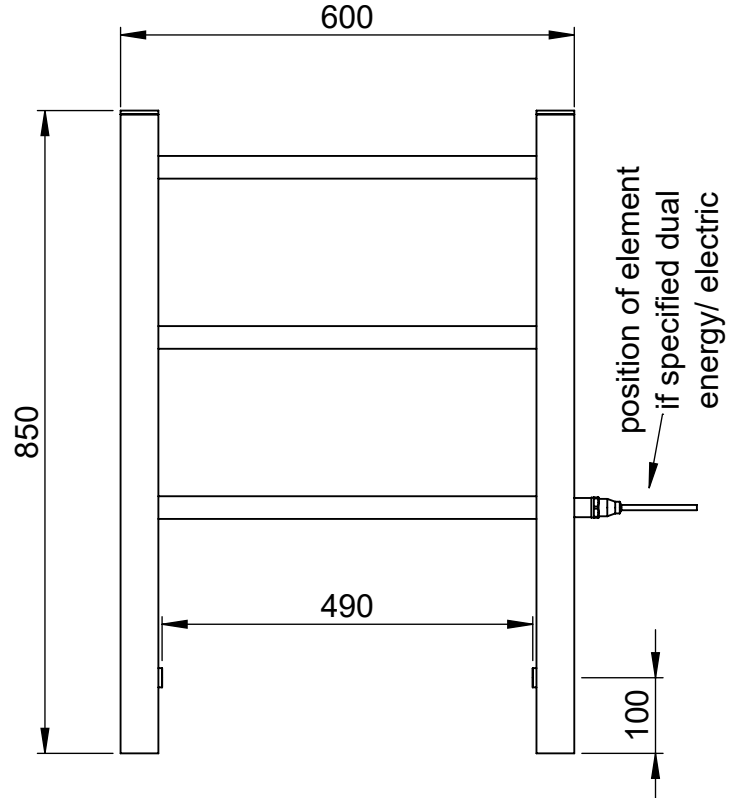

IN012 850x600

Height: 850

Width: 600

Depth: 200

Weight HO: kg

EO: kg

Tube ϕ : 30sq + 50sq

Face-Face Connections: 490

Elec. element if specified: 2 x 125

Output @ 50° C Δ T Watts: 716

BTUs: 2443

All dimensions in millimetres

Manufactured from 1.4301/X5CrNi18-10 stainless steel

Vogue UK Ltd. reserve the right to alter specifications without prior notice.
ALL MEASUREMENTS ARE NOMINAL DIMENSIONS ONLY, AND ARE NOT BINDING.