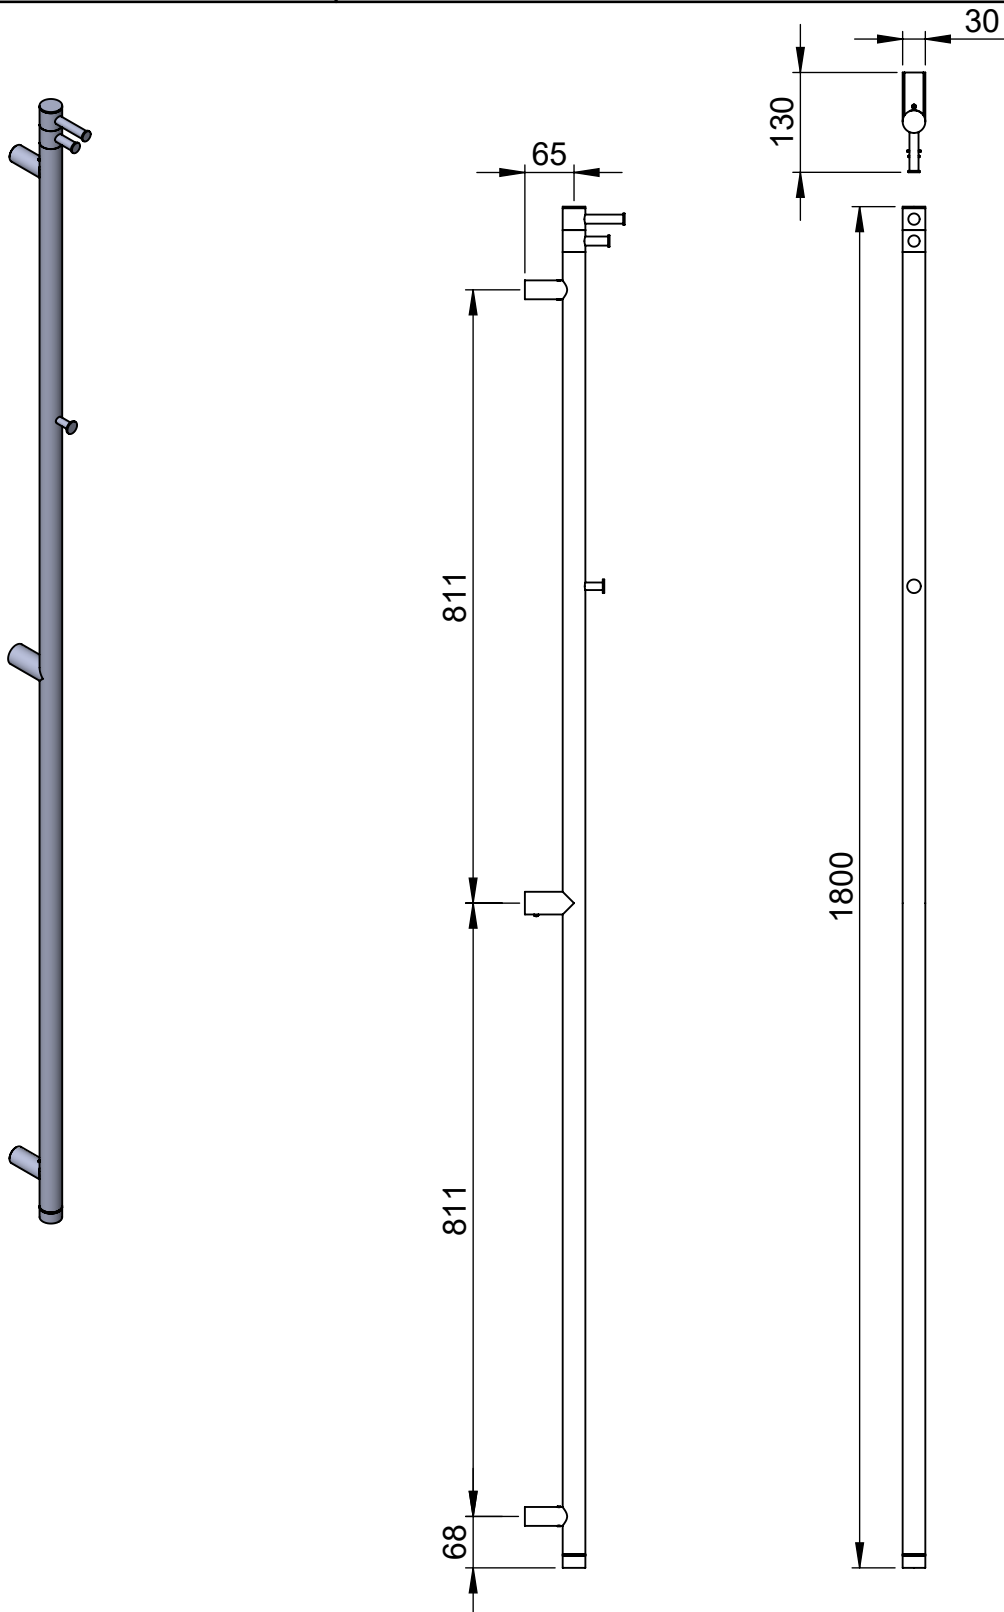

# EL040 1800x30

Height: 1800  
Width: 30  
Depth: 130  
Weight HO: kg  
EO: kg

Tube  $\phi$ : 30  
Pipe Centres: n/a  
Elec. element if specified: 52-55  
Output @ 50°C  $\Delta T$  Watts: n/a  
BTUs: n/a

All dimensions in millimetres

Manufactured from 1.4301/X5CrNi18-10 stainless steel

Vogue UK Ltd. reserve the right to alter specifications without prior notice.  
ALL MEASUREMENTS ARE NOMINAL DIMENSIONS ONLY, AND ARE NOT BINDING.