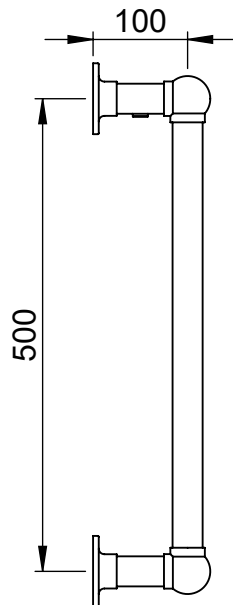

EL006 575x575

Height: 575
Width: 575
Depth: 125
Weight HO: kg
EO: kg

Tube ϕ : 31.8
Pipe Centres: n/a
Elec. element if specified: 75
Output @ 50° C Δ T Watts: n/a
BTUs: n/a

All dimensions in millimetres

Manufactured from ISO/CEN CuZn36As (BS CZ126) brass tube

Vogue UK Ltd. reserve the right to alter specifications without prior notice.
ALL MEASUREMENTS ARE NOMINAL DIMENSIONS ONLY, AND ARE NOT BINDING.

SCALE 1:8

VOGUE
TOWEL WARMERS & RADIATORS

Strawberry Lane, Willenhall
West Midlands WV13 3RS
Tel: 01902 387000 Fax: 01902 387001
e-mail: sales@vogueuk.co.uk www.vogueuk.co.uk