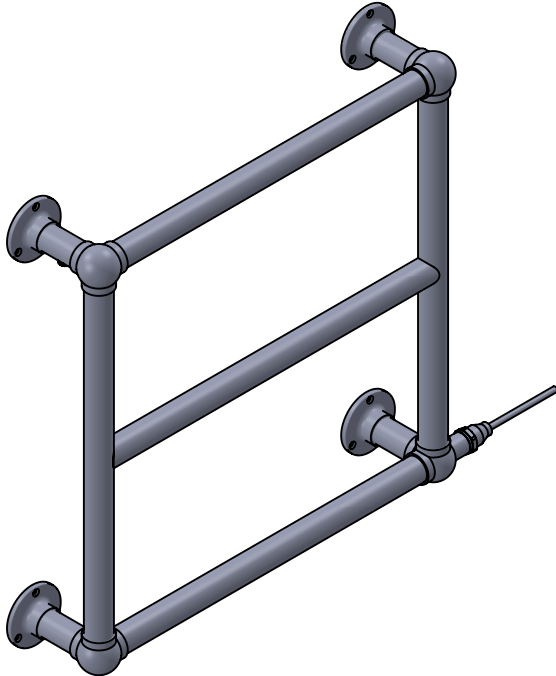

EL006 575x575

Height: 575
Width: 575
Depth: 125
Weight HO: kg
EO: kg

Tube ϕ : 31.8
Pipe Centres: n/a
Elec. element if specified: 75
Output @ 50° C Δ T Watts: n/a
BTUs: n/a

All dimensions in millimetres

Manufactured from ISO/CEN CuZn36As (BS CZ126) brass tube