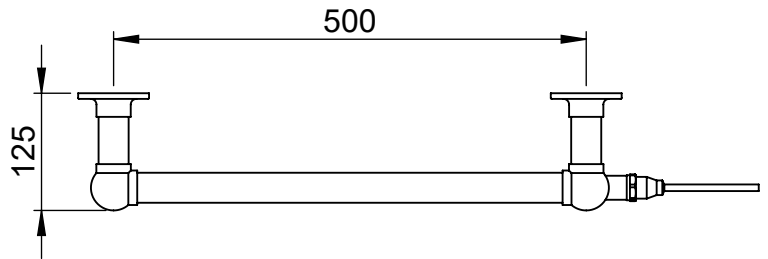

EL006 575x575

Height: 575
Width: 575
Depth: 125
Weight HO: kg
EO: kg

Tube ϕ : 31.8
Pipe Centres: n/a
Elec. element if specified: 75
Output @ 50° C Δ T Watts: n/a
BTUs: n/a

All dimensions in millimetres

Manufactured from ISO/CEN CuZn36As (BS CZ126) brass tube

Vogue UK Ltd. reserve the right to alter specifications without prior notice.
ALL MEASUREMENTS ARE NOMINAL DIMENSIONS ONLY, AND ARE NOT BINDING.

SCALE 1:8

VOGUE
TOWEL WARMERS & RADIATORS

Strawberry Lane, Willenhall
West Midlands WV13 3RS
Tel: 01902 387000 Fax: 01902 387001
e-mail: sales@vogueuk.co.uk www.vogueuk.co.uk