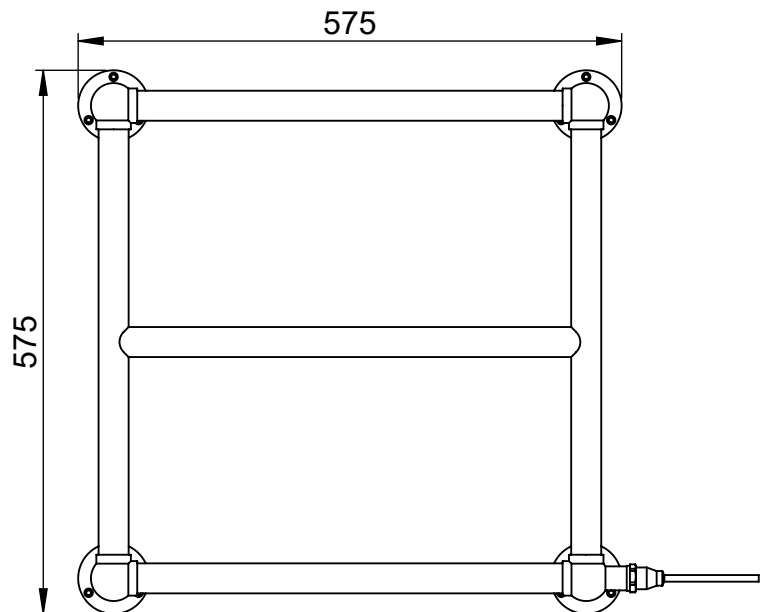

EL006 575x575

Height: 575
Width: 575
Depth: 125
Weight HO: kg
EO: kg

Tube ϕ : 31.8
Pipe Centres: n/a
Elec. element if specified: 75
Output @ 50° C Δ T Watts: n/a
BTUs: n/a

All dimensions in millimetres

Manufactured from ISO/CEN CuZn36As (BS CZ126) brass tube

Vogue UK Ltd. reserve the right to alter specifications without prior notice.
ALL MEASUREMENTS ARE NOMINAL DIMENSIONS ONLY, AND ARE NOT BINDING.

SCALE 1:8

VOGUE
TOWEL WARMERS & RADIATORS

Strawberry Lane, Willenhall
West Midlands WV13 3RS
Tel: 01902 387000 Fax: 01902 387001
e-mail: sales@vogueuk.co.uk www.vogueuk.co.uk