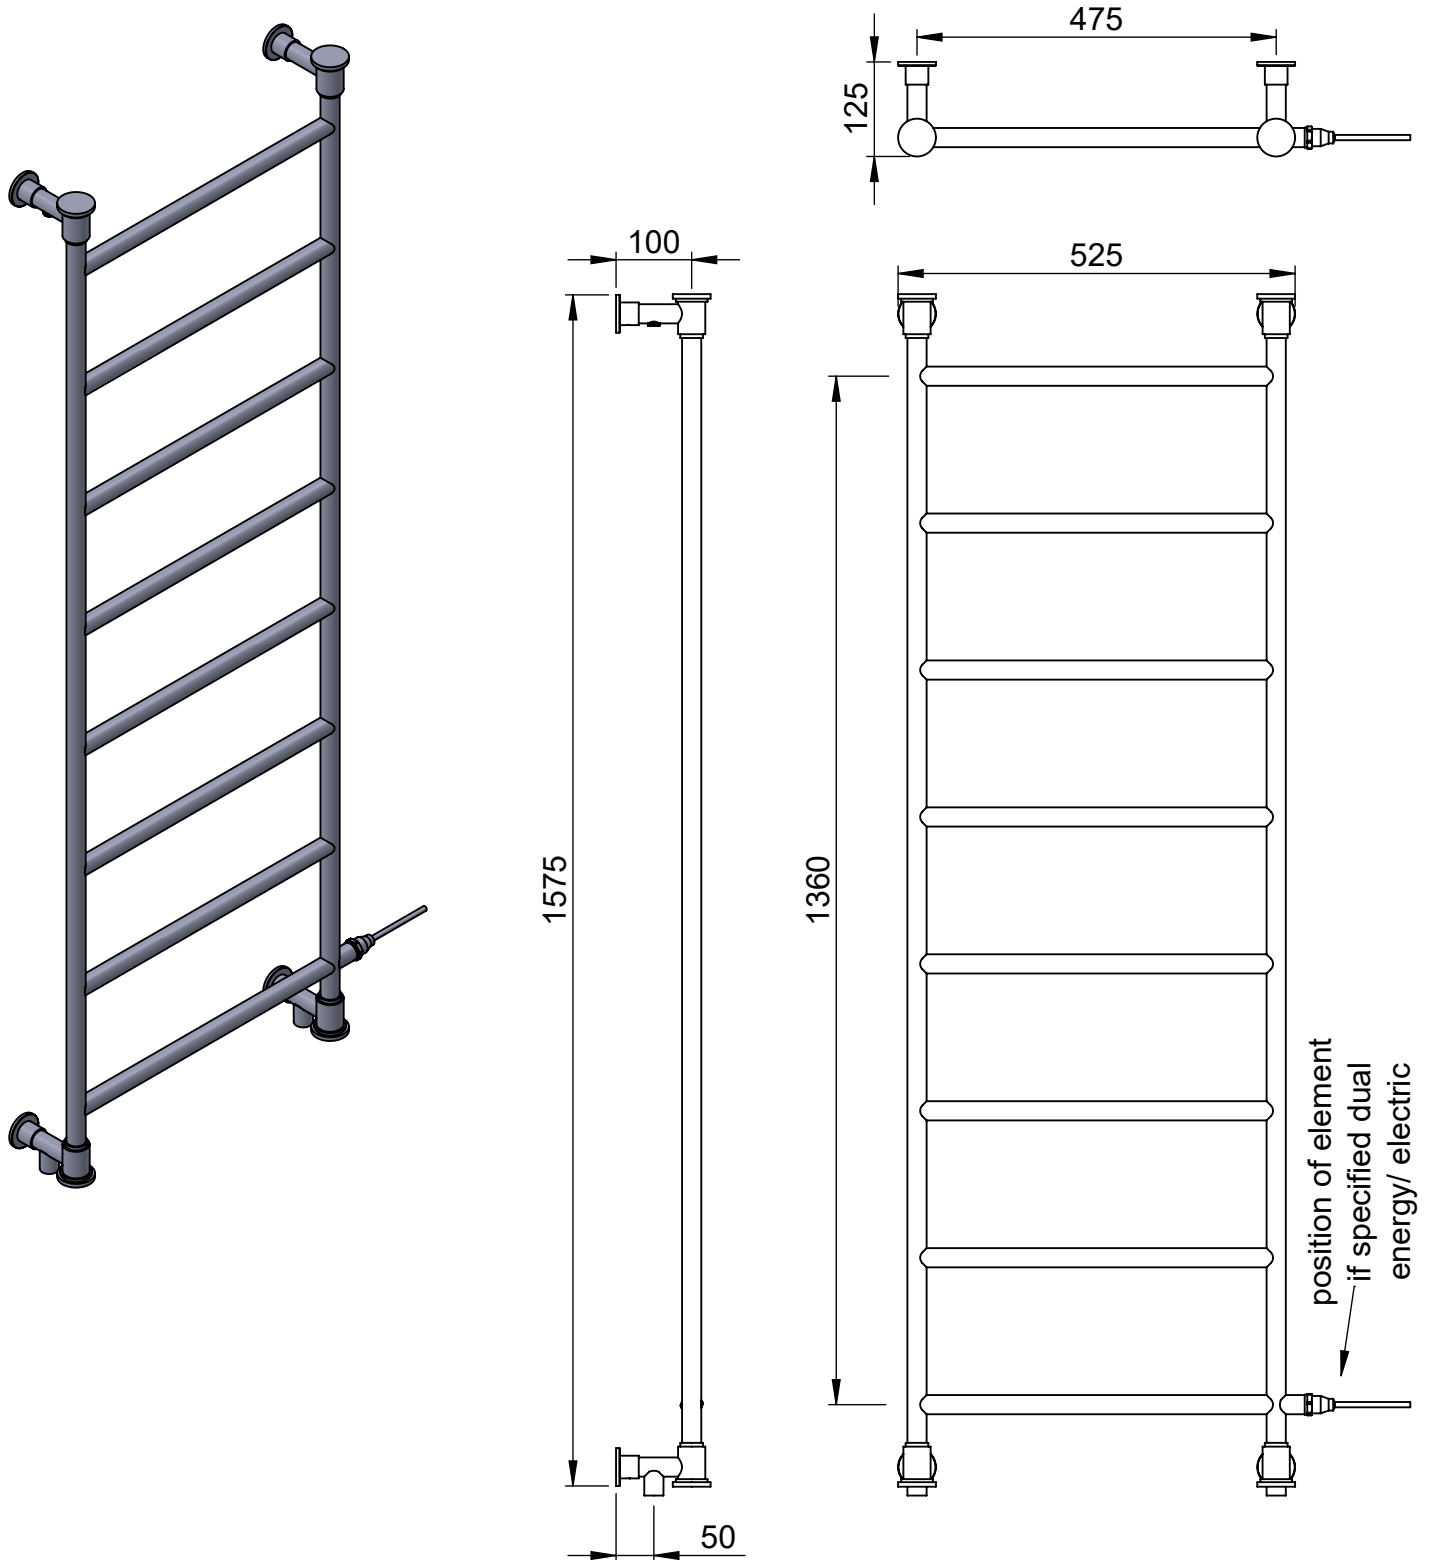

# CN060 1575x525

Height: 1575  
Width: 525  
Depth: 125  
Weight HO: kg  
EO: kg

Tube  $\phi$ : 25.4  
Pipe Centres: 475  
Elec. element if specified: 150  
Output @ 50°C  $\Delta$  T Watts: 294  
BTUs: 1003

All dimensions in millimetres

Manufactured from ISO/CEN CuZn36As (BS CZ126) brass tube

Vogue UK Ltd. reserve the right to alter specifications without prior notice.  
ALL MEASUREMENTS ARE NOMINAL DIMENSIONS ONLY, AND ARE NOT BINDING.