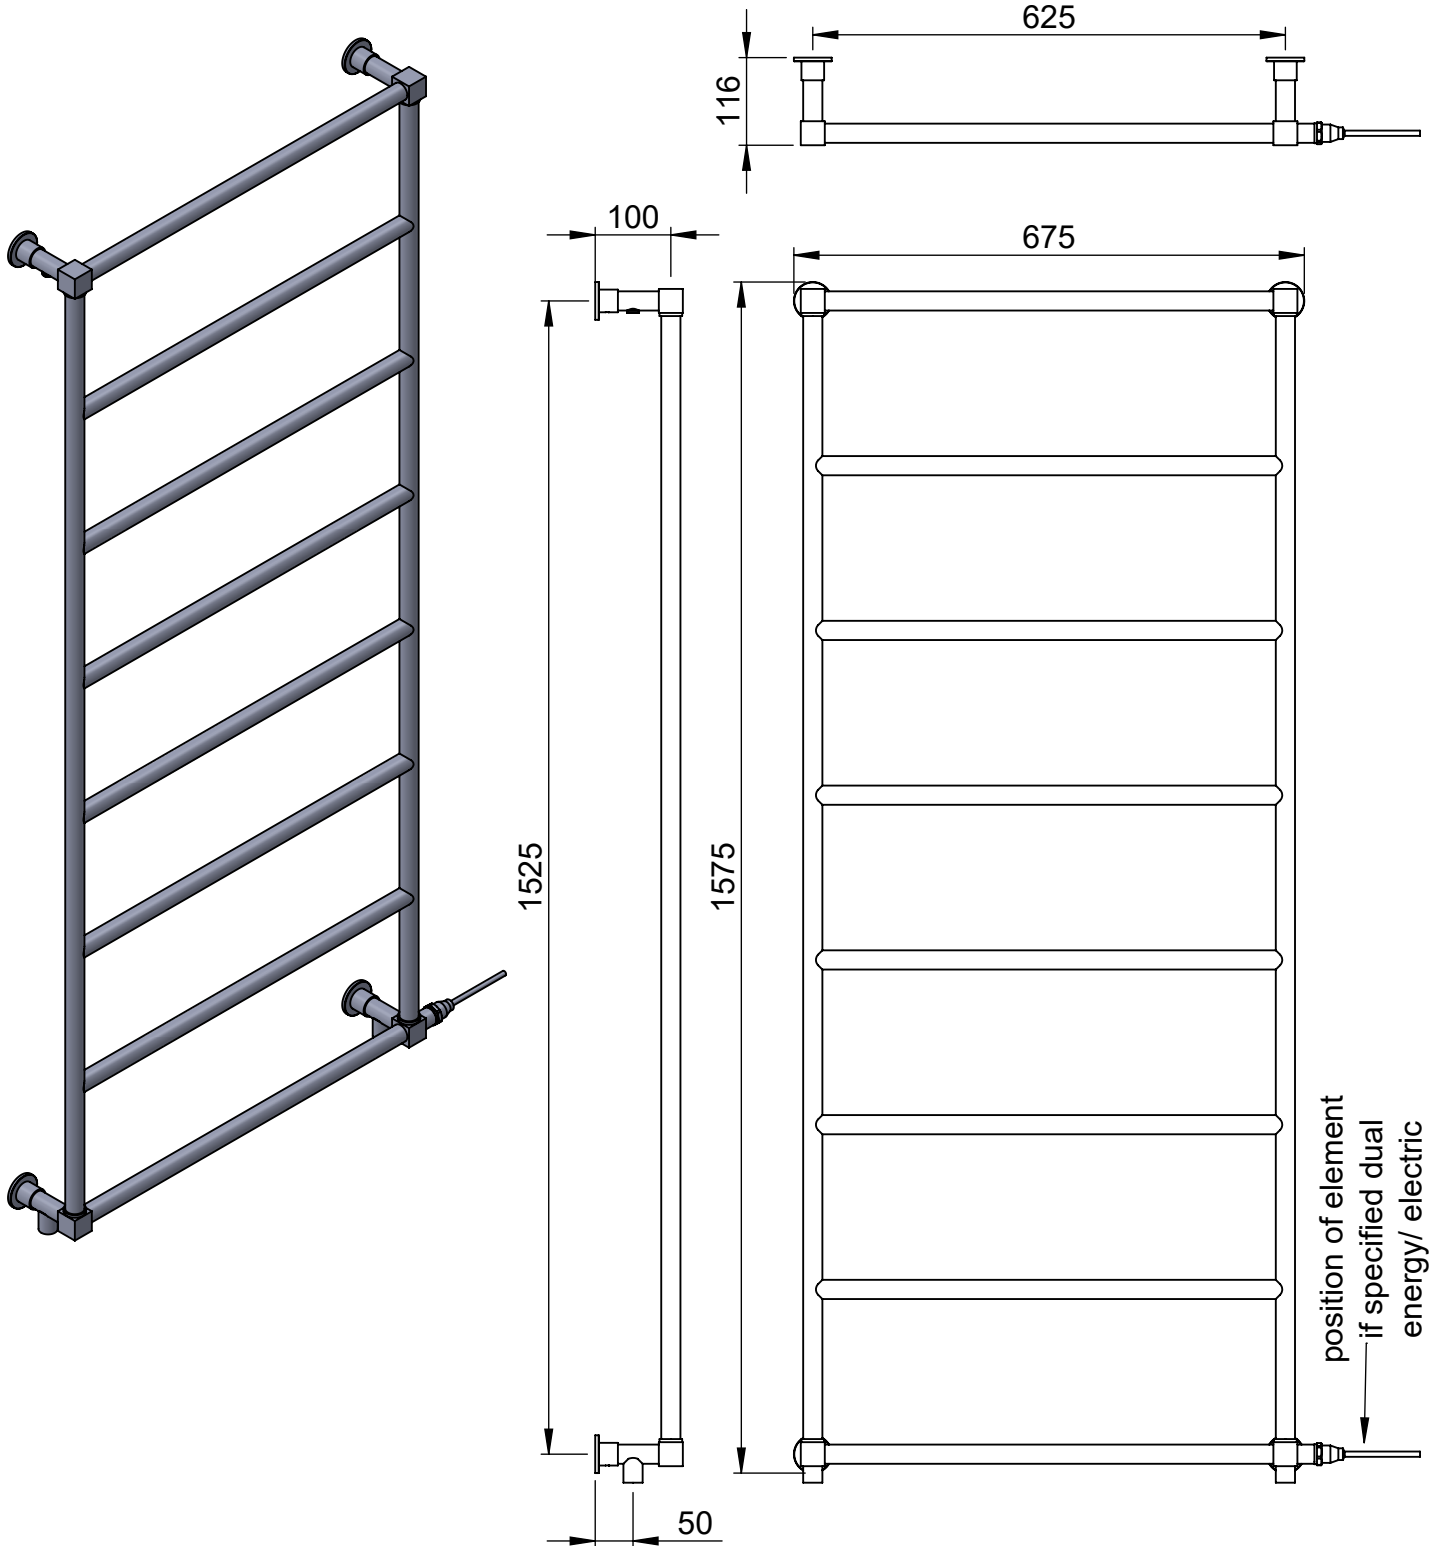

CN055 1575x675

Height: 1575
Width: 675
Depth: 116
Weight HO: kg
EO: kg

Tube ϕ : 25.4
Pipe Centres: 625
Elec. element if specified: 200
Output @ 50°C Δ T Watts: 342
BTUs: 1167

All dimensions in millimetres

Manufactured from ISO/CEN CuZn36As (BS CZ126) brass tube

Vogue UK Ltd. reserve the right to alter specifications without prior notice.
ALL MEASUREMENTS ARE NOMINAL DIMENSIONS ONLY, AND ARE NOT BINDING.