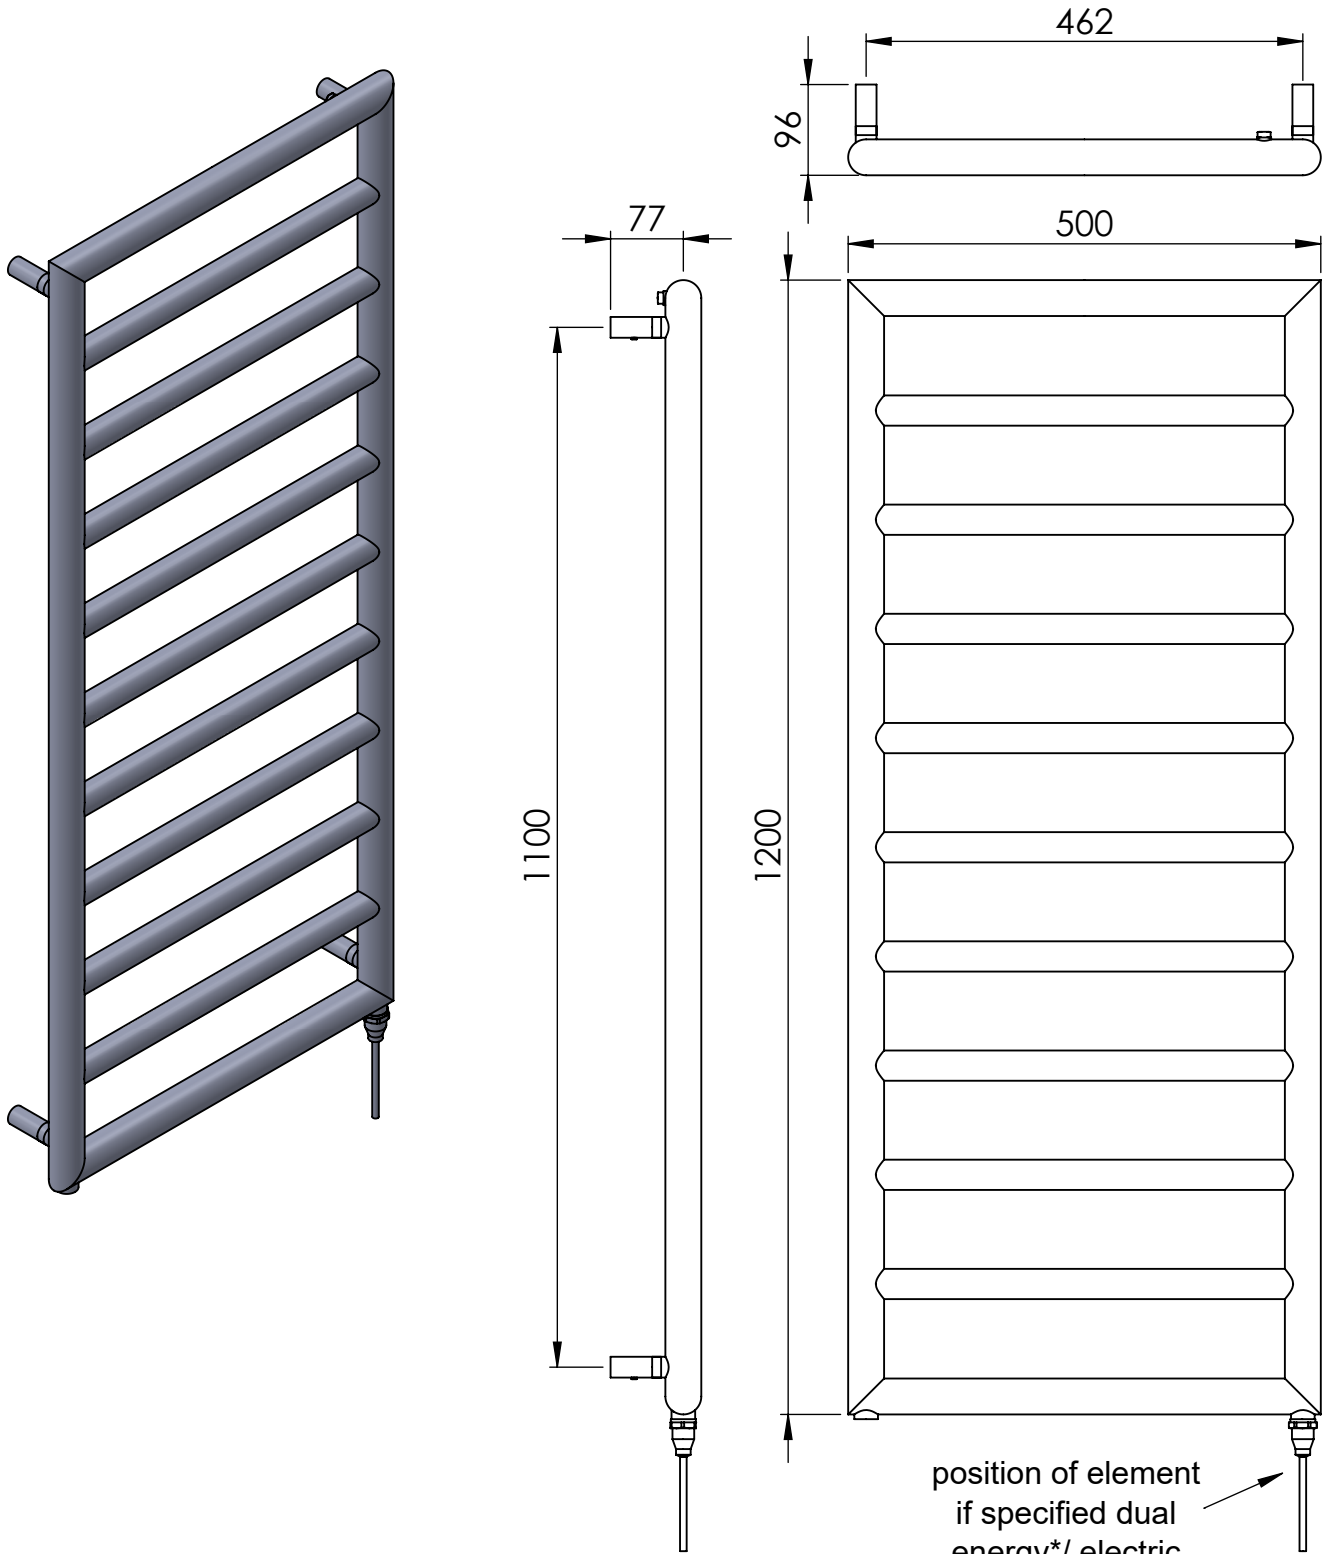

CN036 1200x500

Height: 1200
Width: 500
Depth: 96
Weight HO: kg
EO: kg

Tube ϕ : 38+32
Pipe Centres: 462
Elec. element if specified: 200
Output @ 50°C Δ T Watts: 335
BTUs: 1144

All dimensions in millimetres

Manufactured from Mild Steel

*Dual energy models require a conversion-tee, consult relevant drawing for details.

Vogue UK Ltd. reserve the right to alter specifications without prior notice.
ALL MEASUREMENTS ARE NOMINAL DIMENSIONS ONLY, AND ARE NOT BINDING.