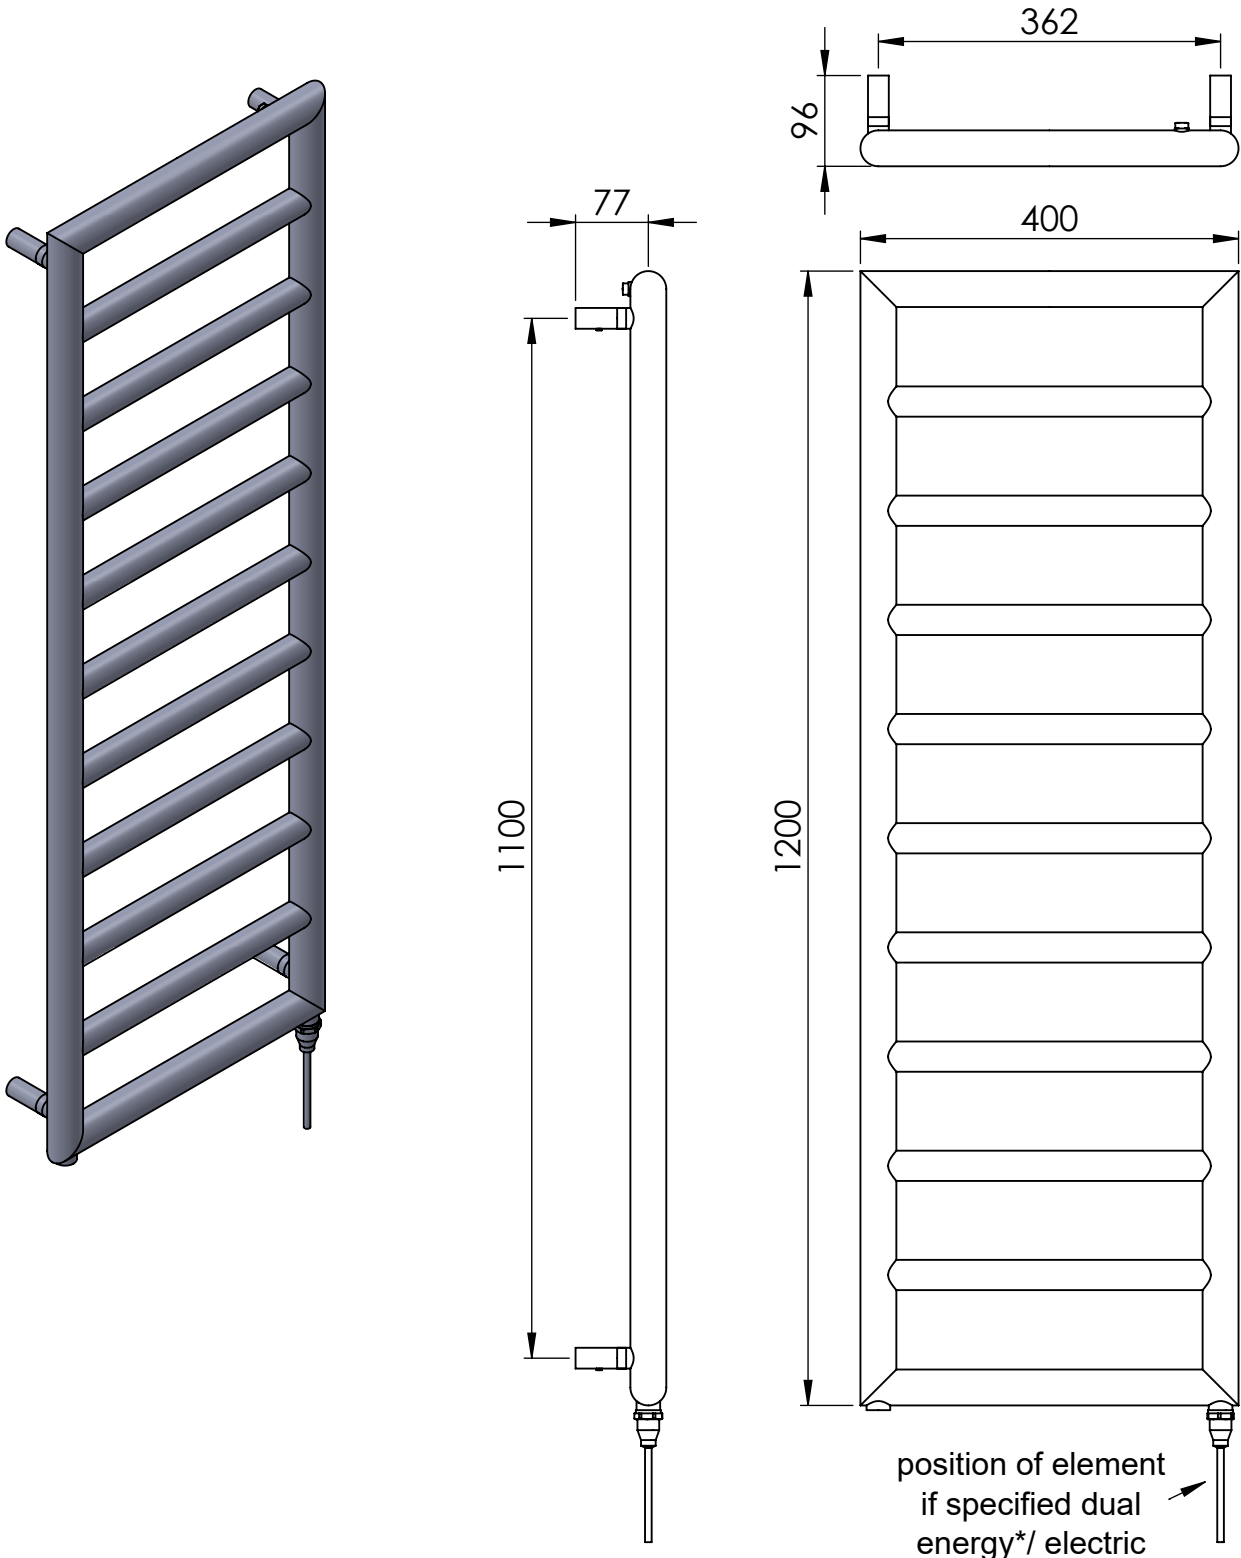

# CN036 1200x400

Height: 1200  
Width: 400  
Depth: 96  
Weight HO: kg  
EO: kg

Tube  $\phi$ : 38+32  
Pipe Centres: 362  
Elec. element if specified: 200  
Output @ 50°C  $\Delta$  T Watts: 292  
BTUs: 997

All dimensions in millimetres

Manufactured from Mild Steel

\*Dual energy models require a conversion-tee, consult relevant drawing for details.

Vogue UK Ltd. reserve the right to alter specifications without prior notice.  
ALL MEASUREMENTS ARE NOMINAL DIMENSIONS ONLY, AND ARE NOT BINDING.