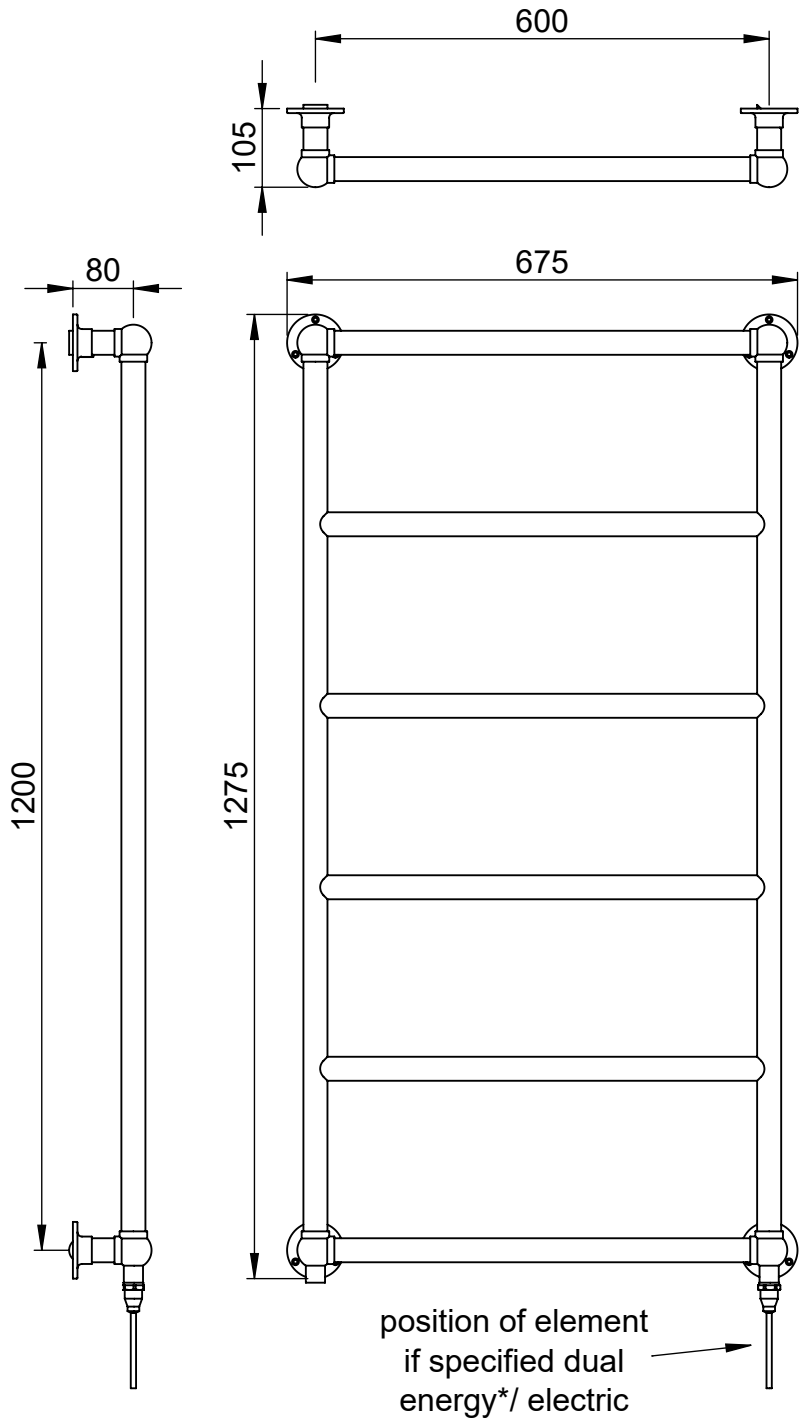

CN024 1275x675

Height: 1275
Width: 675
Depth: 105
Weight HO: kg
EO: kg

Tube ϕ : 31.8
Pipe Centres: 600
Elec. element if specified: 150
Output @ 50° C Δ T Watts: 316
BTUs: 1078

All dimensions in millimetres

Manufactured from ISO/CEN CuZn36As (BS CZ126) brass tube

*Dual energy models require a conversion-tee, consult relevant drawing for details.

Vogue UK Ltd. reserve the right to alter specifications without prior notice.
ALL MEASUREMENTS ARE NOMINAL DIMENSIONS ONLY, AND ARE NOT BINDING.