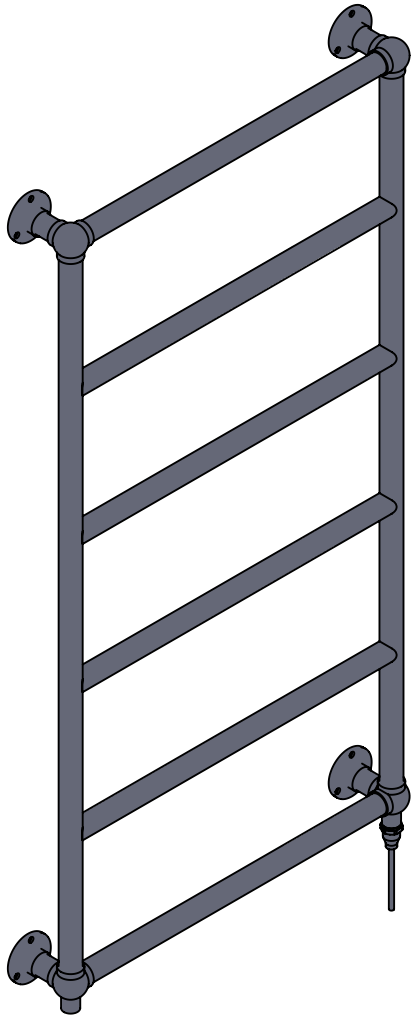

CN024 1275x675

Height: 1275
Width: 675
Depth: 105
Weight HO: kg
EO: kg

Tube ϕ : 31.8
Pipe Centres: 600
Elec. element if specified: 150
Output @ 50° C Δ T Watts: 316
BTUs: 1078

All dimensions in millimetres

Manufactured from ISO/CEN CuZn36As (BS CZ126) brass tube

*Dual energy models require a conversion-tee, consult relevant drawing for details.

Vogue UK Ltd. reserve the right to alter specifications without prior notice.
ALL MEASUREMENTS ARE NOMINAL DIMENSIONS ONLY, AND ARE NOT BINDING.