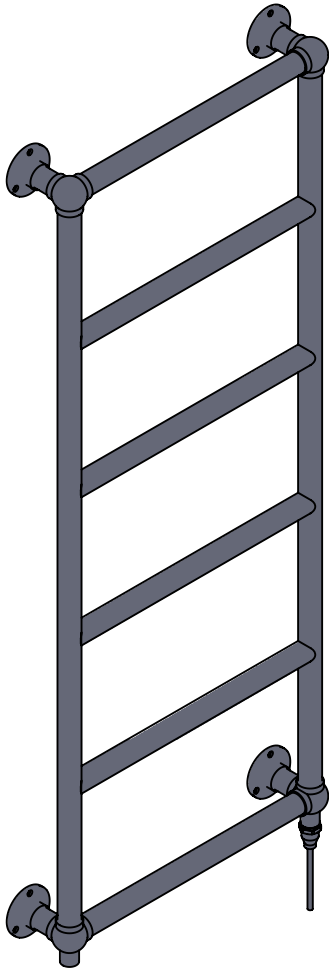

CN024 1275x525

Height: 1275
Width: 525
Depth: 105
Weight HO: kg
EO: kg

Tube ϕ : 31.8
Pipe Centres: 450
Elec. element if specified: 150
Output @ 50°C Δ T Watts: 271
BTUs: 925

All dimensions in millimetres

Manufactured from ISO/CEN CuZn36As (BS CZ126) brass tube

*Dual energy models require a conversion-tee, consult relevant drawing for details.

Vogue UK Ltd. reserve the right to alter specifications without prior notice.
ALL MEASUREMENTS ARE NOMINAL DIMENSIONS ONLY, AND ARE NOT BINDING.