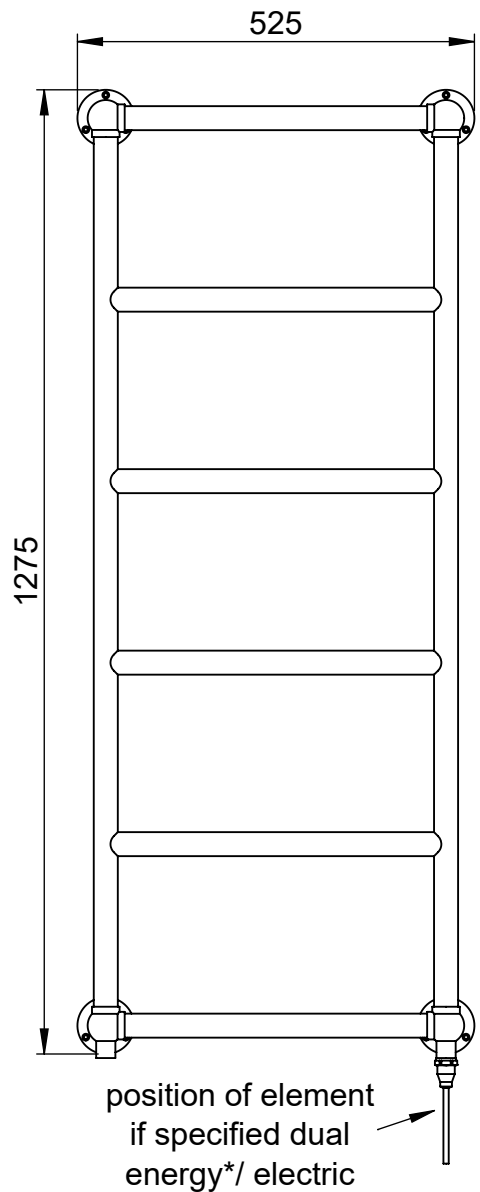

CN024 1275x525

Height: 1275
Width: 525
Depth: 105
Weight HO: kg
EO: kg

Tube ϕ : 31.8
Pipe Centres: 450
Elec. element if specified: 150
Output @ 50°C Δ T Watts: 271
BTUs: 925

All dimensions in millimetres

Manufactured from ISO/CEN CuZn36As (BS CZ126) brass tube

*Dual energy models require a conversion-tee, consult relevant drawing for details.

Vogue UK Ltd. reserve the right to alter specifications without prior notice.
ALL MEASUREMENTS ARE NOMINAL DIMENSIONS ONLY, AND ARE NOT BINDING.