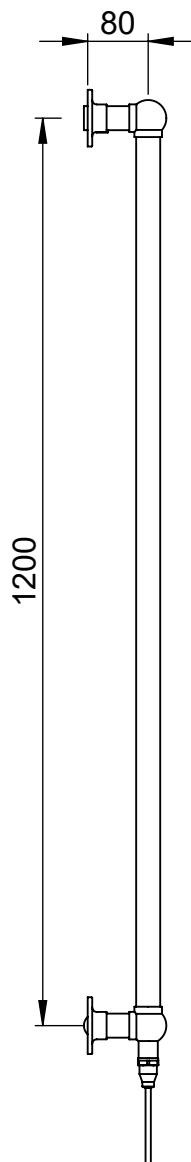

CN024 1275x525

Height: 1275
Width: 525
Depth: 105
Weight HO: kg
EO: kg

Tube ϕ : 31.8
Pipe Centres: 450
Elec. element if specified: 150
Output @ 50°C Δ T Watts: 271
BTUs: 925

All dimensions in millimetres

Manufactured from ISO/CEN CuZn36As (BS CZ126) brass tube

*Dual energy models require a conversion-tee, consult relevant drawing for details.

Vogue UK Ltd. reserve the right to alter specifications without prior notice.
ALL MEASUREMENTS ARE NOMINAL DIMENSIONS ONLY, AND ARE NOT BINDING.