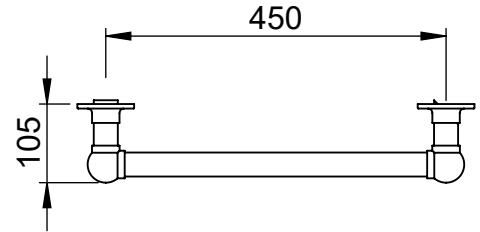

CN024 1275x525

Height: 1275
Width: 525
Depth: 105
Weight HO: kg
EO: kg

Tube ϕ : 31.8
Pipe Centres: 450
Elec. element if specified: 150
Output @ 50°C Δ T Watts: 271
BTUs: 925

All dimensions in millimetres

Manufactured from ISO/CEN CuZn36As (BS CZ126) brass tube

*Dual energy models require a conversion-tee, consult relevant drawing for details.

Vogue UK Ltd. reserve the right to alter specifications without prior notice.
ALL MEASUREMENTS ARE NOMINAL DIMENSIONS ONLY, AND ARE NOT BINDING.