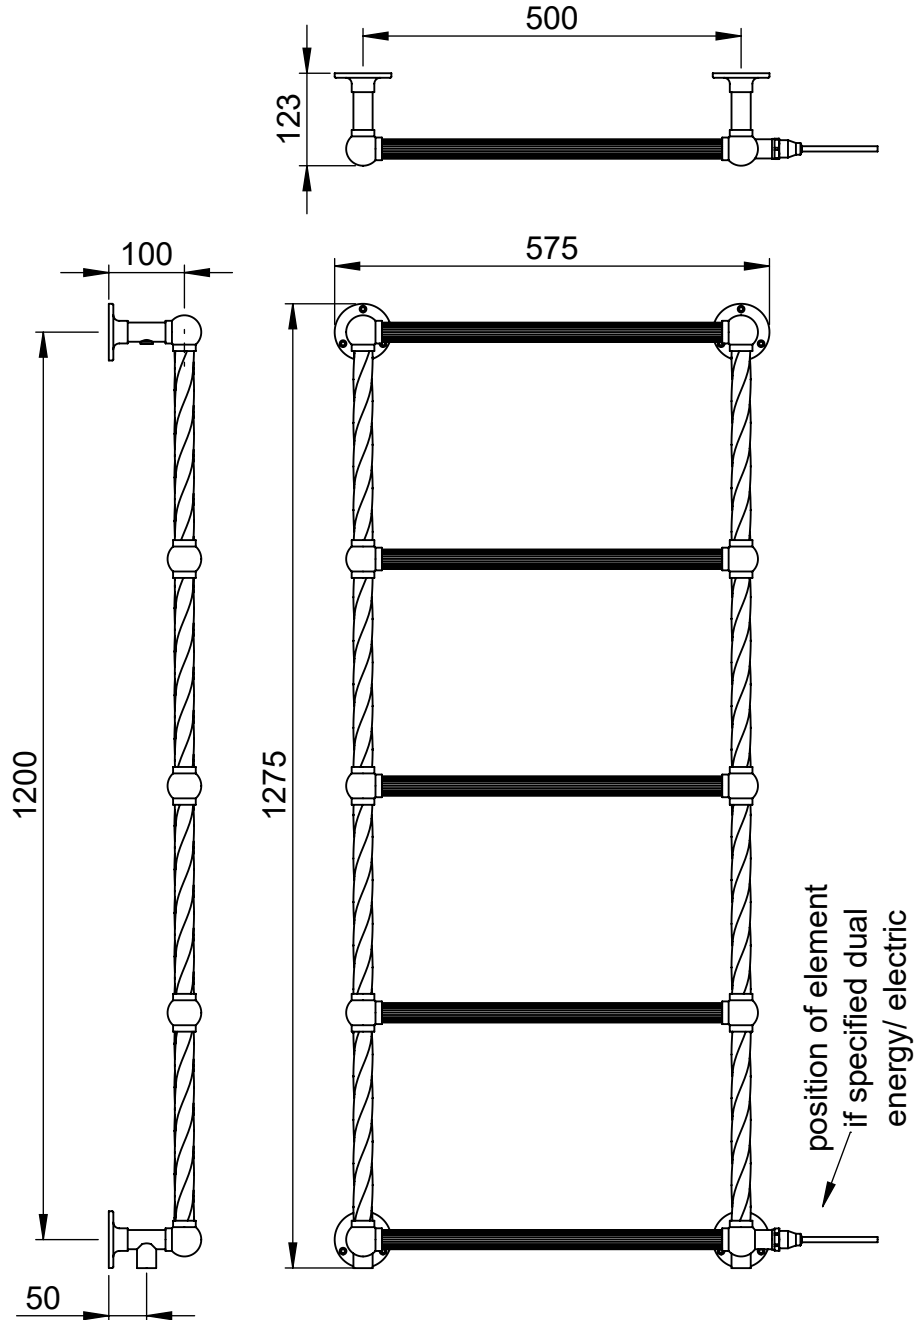

CL006 1275x575

Height: 1275
Width: 575
Depth: 123
Weight HO: kg
EO: kg

Tube ϕ : 25.4
Pipe Centres: 500
Elec. element if specified: 125
Output @ 50°C Δ T Watts: 206
BTUs: 647

All dimensions in millimetres

Manufactured from ISO/CEN CuZn36As (BZ CZ126) brass tube

Vogue UK Ltd. reserve the right to alter specifications without prior notice.
ALL MEASUREMENTS ARE NOMINAL DIMENSIONS ONLY, AND ARE NOT BINDING.