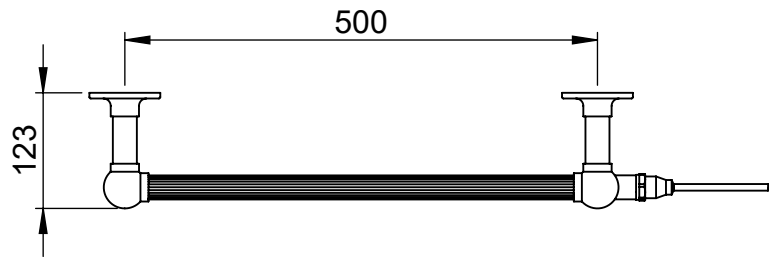

CL004B 775x575

Height: 775
Width: 575
Depth: 123
Weight HO: kg
EO: kg

Tube ϕ : 25.4
Pipe Centres: 500
Elec. element if specified: 100
Output @ 50°C Δ T Watts: 172
BTUs: 587

All dimensions in millimetres

Manufactured from ISO/CEN CuZn36As (BZ CZ126) brass tube

Vogue UK Ltd. reserve the right to alter specifications without prior notice.
ALL MEASUREMENTS ARE NOMINAL DIMENSIONS ONLY, AND ARE NOT BINDING.

SCALE 1:8

VOGUE
TOWEL WARMERS & RADIATORS

Strawberry Lane, Willenhall
West Midlands WV13 3RS
Tel: 01902 387000 Fax: 01902 387001
e-mail:sales@vogueuk.co.uk www.vogueuk.co.uk