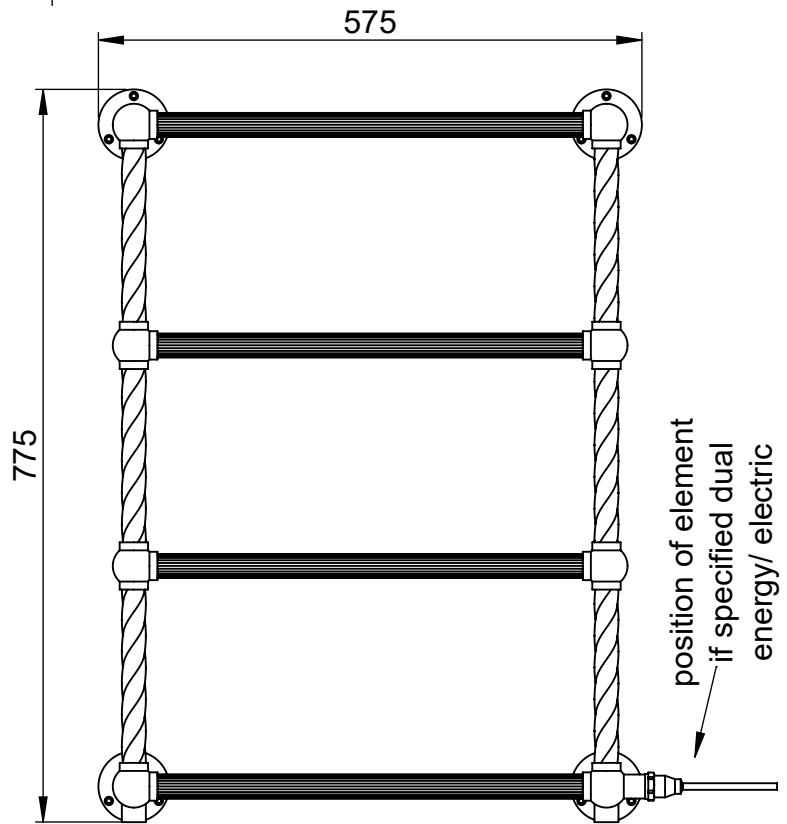

CL004B 775x575

Height: 775
Width: 575
Depth: 123
Weight HO: kg
EO: kg

Tube ϕ : 25.4
Pipe Centres: 500
Elec. element if specified: 100
Output @ 50°C Δ T Watts: 172
BTUs: 587

All dimensions in millimetres

Manufactured from ISO/CEN CuZn36As (BZ CZ126) brass tube

Vogue UK Ltd. reserve the right to alter specifications without prior notice.
ALL MEASUREMENTS ARE NOMINAL DIMENSIONS ONLY, AND ARE NOT BINDING.

SCALE 1:8

VOGUE
TOWEL WARMERS & RADIATORS

Strawberry Lane, Willenhall
West Midlands WV13 3RS
Tel: 01902 387000 Fax: 01902 387001
e-mail:sales@vogueuk.co.uk www.vogueuk.co.uk