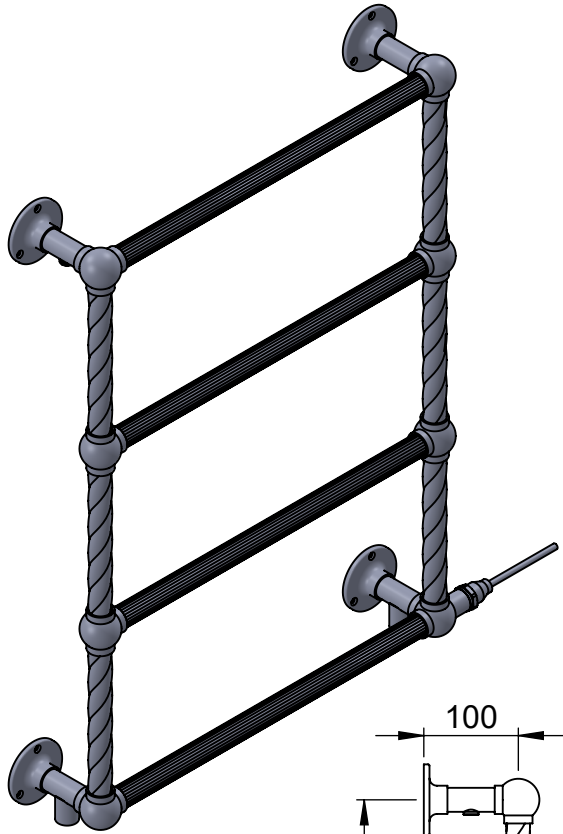

CL004B 775x575

Height: 775
Width: 575
Depth: 123
Weight HO: kg
EO: kg

Tube ϕ : 25.4
Pipe Centres: 500
Elec. element if specified: 100
Output @ 50°C Δ T Watts: 172
BTUs: 587

All dimensions in millimetres

Manufactured from ISO/CEN CuZn36As (BZ CZ126) brass tube