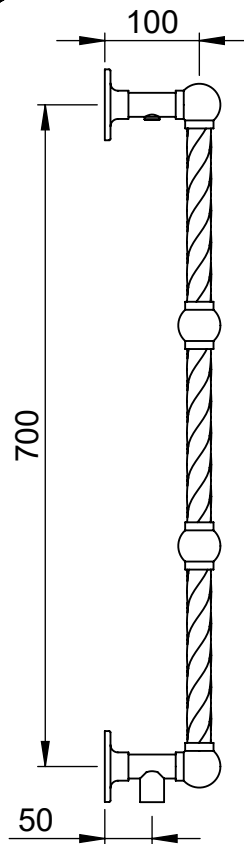

CL004B 775x575

Height: 775
Width: 575
Depth: 123
Weight HO: kg
EO: kg

Tube ϕ : 25.4
Pipe Centres: 500
Elec. element if specified: 100
Output @ 50°C Δ T Watts: 172
BTUs: 587

All dimensions in millimetres

Manufactured from ISO/CEN CuZn36As (BZ CZ126) brass tube

Vogue UK Ltd. reserve the right to alter specifications without prior notice.
ALL MEASUREMENTS ARE NOMINAL DIMENSIONS ONLY, AND ARE NOT BINDING.

SCALE 1:8

VOGUE
TOWEL WARMERS & RADIATORS

Strawberry Lane, Willenhall
West Midlands WV13 3RS
Tel: 01902 387000 Fax: 01902 387001
e-mail:sales@vogueuk.co.uk www.vogueuk.co.uk