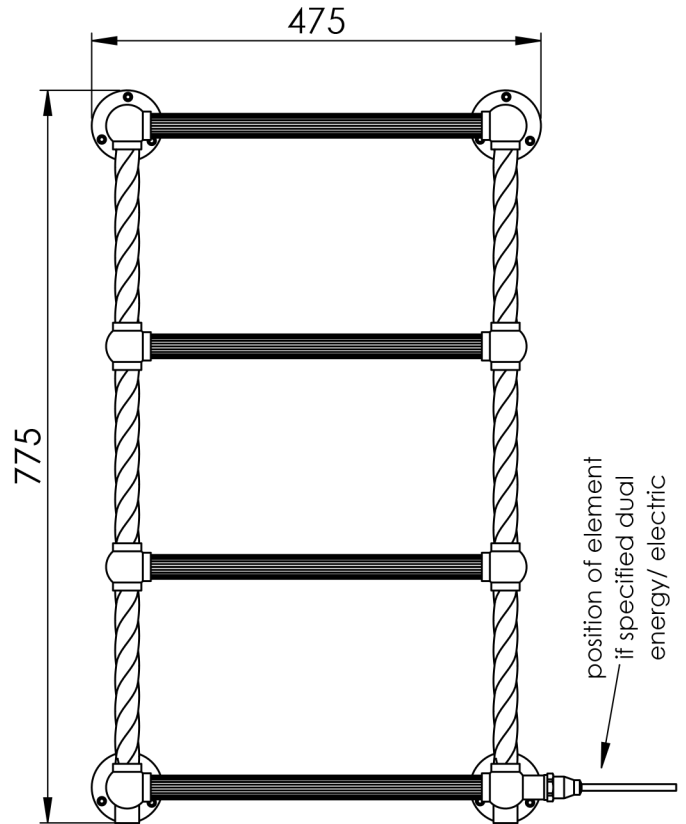

CL004 A 775x475

Height: 775
Width: 475
Depth: 123
Weight HO: kg
EO: kg

Tube ϕ : 25.4
Pipe Centres / Face-Face Cons: 400
Elec. element if specified: 100 W
Output @ 50° C Δ T Watts: 155 W
BTUs: 529 W

All dimensions in millimetres

Manufactured from ISO/CEN CuZn30As (BZ CZ126) brass tube

Vogue UK Ltd. reserve the right to alter specifications without prior notice.
ALL MEASUREMENTS ARE NOMINAL DIMENSIONS ONLY, AND ARE NOT BINDING.