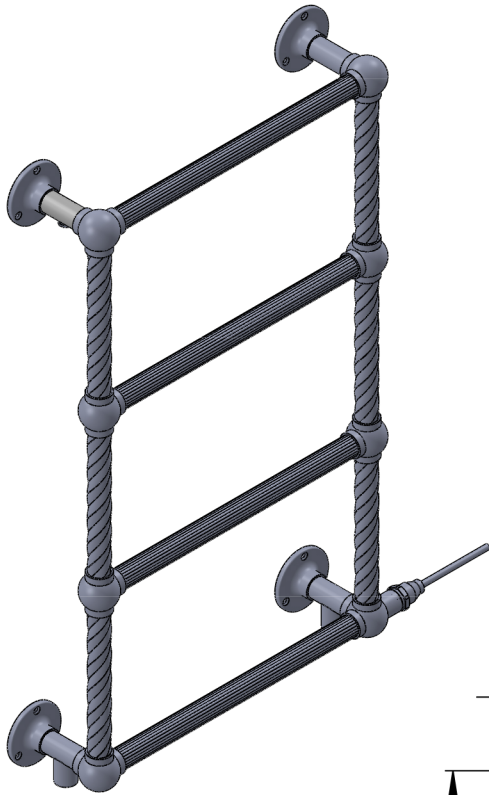

CL004 A 775x475

Height: 775
Width: 475
Depth: 123
Weight HO: kg
EO: kg

Tube ϕ : 25.4
Pipe Centres / Face-Face Cons: 400
Elec. element if specified: 100 W
Output @ 50° C Δ T Watts: 155 W
BTUs: 529 W

All dimensions in millimetres

Manufactured from ISO/CEN CuZn30As (BZ CZ126) brass tube

Vogue UK Ltd. reserve the right to alter specifications without prior notice.
ALL MEASUREMENTS ARE NOMINAL DIMENSIONS ONLY, AND ARE NOT BINDING.