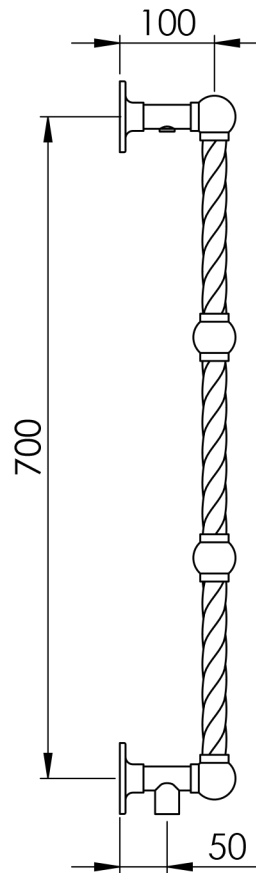

CL004 A 775x475

Height: 775
Width: 475
Depth: 123
Weight HO: kg
EO: kg

Tube ϕ : 25.4
Pipe Centres / Face-Face Cons: 400
Elec. element if specified: 100 W
Output @ 50° C Δ T Watts: 155 W
BTUs: 529 W

All dimensions in millimetres

Manufactured from ISO/CEN CuZn30As (BZ CZ126) brass tube

Vogue UK Ltd. reserve the right to alter specifications without prior notice.
ALL MEASUREMENTS ARE NOMINAL DIMENSIONS ONLY, AND ARE NOT BINDING.