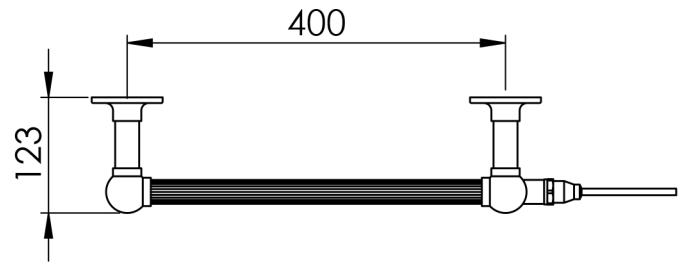

CL004 A 775x475

Height: 775
Width: 475
Depth: 123
Weight HO: kg
EO: kg

Tube ϕ : 25.4
Pipe Centres / Face-Face Cons: 400
Elec. element if specified: 100 W
Output @ 50° C Δ T Watts: 155 W
BTUs: 529 W

All dimensions in millimetres

Manufactured from ISO/CEN CuZn30As (BZ CZ126) brass tube

Vogue UK Ltd. reserve the right to alter specifications without prior notice.
ALL MEASUREMENTS ARE NOMINAL DIMENSIONS ONLY, AND ARE NOT BINDING.