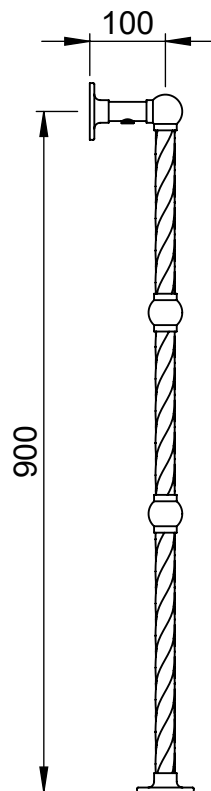

CL001 938x575

Height: 938
Width: 575
Depth: 138
Weight HO: kg
EO: kg

Tube ϕ : 25.4
Face-Face Connections: 425
Elec. element if specified: 100
Output @ 50°C Δ T Watts: 146
BTUs: 498

All dimensions in millimetres

Manufactured from ISO/CEN CuZn36As (BS CZ126) brass tube

Vogue UK Ltd. reserve the right to alter specifications without prior notice.
ALL MEASUREMENTS ARE NOMINAL DIMENSIONS ONLY, AND ARE NOT BINDING.