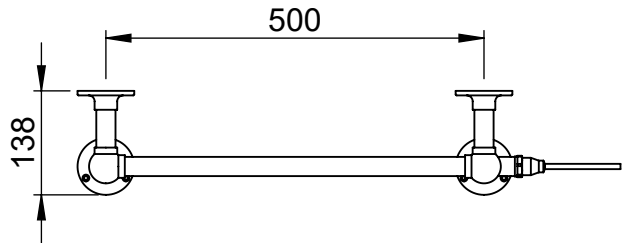

CL001 938x575

Height: 938
Width: 575
Depth: 138
Weight HO: kg
EO: kg

Tube ϕ : 25.4
Face-Face Connections: 425
Elec. element if specified: 100
Output @ 50°C Δ T Watts: 146
BTUs: 498

All dimensions in millimetres

Manufactured from ISO/CEN CuZn36As (BS CZ126) brass tube

Vogue UK Ltd. reserve the right to alter specifications without prior notice.
ALL MEASUREMENTS ARE NOMINAL DIMENSIONS ONLY, AND ARE NOT BINDING.