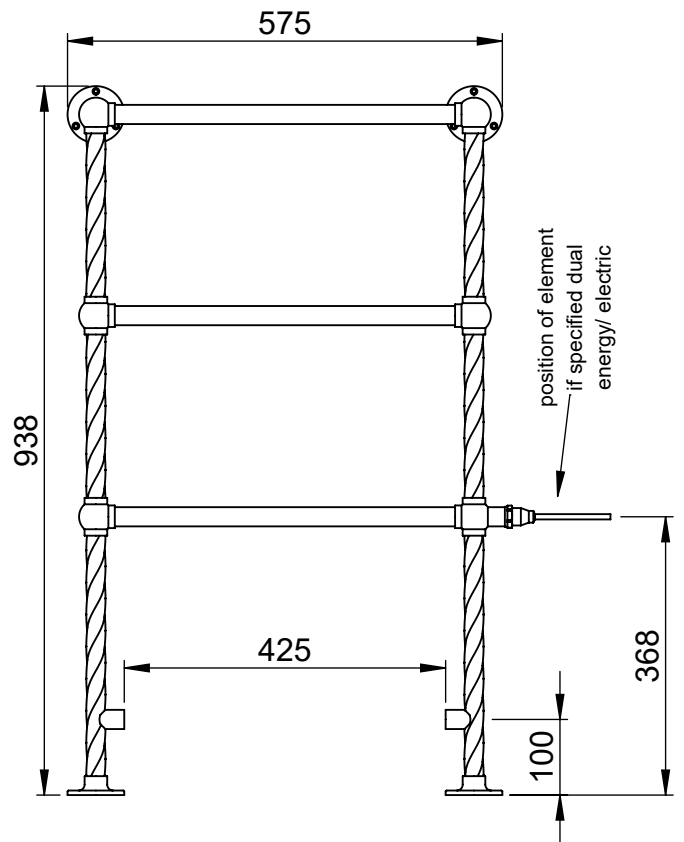

CL001 938x575

Height: 938
Width: 575
Depth: 138
Weight HO: kg
EO: kg

Tube ϕ : 25.4
Face-Face Connections: 425
Elec. element if specified: 100
Output @ 50°C Δ T Watts: 146
BTUs: 498

All dimensions in millimetres

Manufactured from ISO/CEN CuZn36As (BS CZ126) brass tube

Vogue UK Ltd. reserve the right to alter specifications without prior notice.
ALL MEASUREMENTS ARE NOMINAL DIMENSIONS ONLY, AND ARE NOT BINDING.