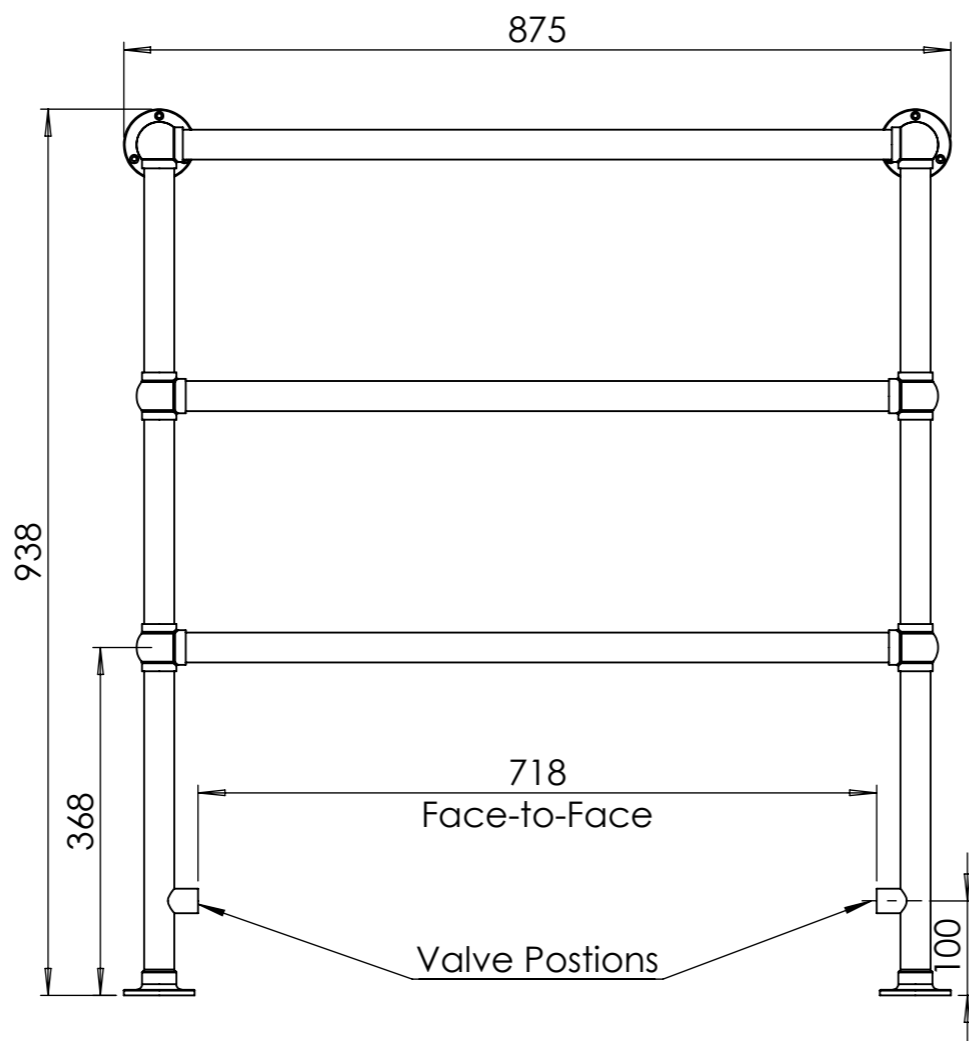

Vogue UK Ltd. reserves the right to amend specifications without prior notification.
 All measurements provided are intended as nominal dimensions only and shall not be considered legally binding.

PRODUCT FAMILY: Legacy
 DWG NO: LG024B 938x875 HO
 MATERIAL: Brass Tube CuZu36A
 WEIGHT: 7.8kg
 VOLUME: 3.4lt
 OUTPUT@50°CΔT: 267w & 910BTUs
 FLOW RATE @20°CΔT: 11lt
 REVISION: 001
 TOLERANCE: +/-1.5%
 SCALE:1:10