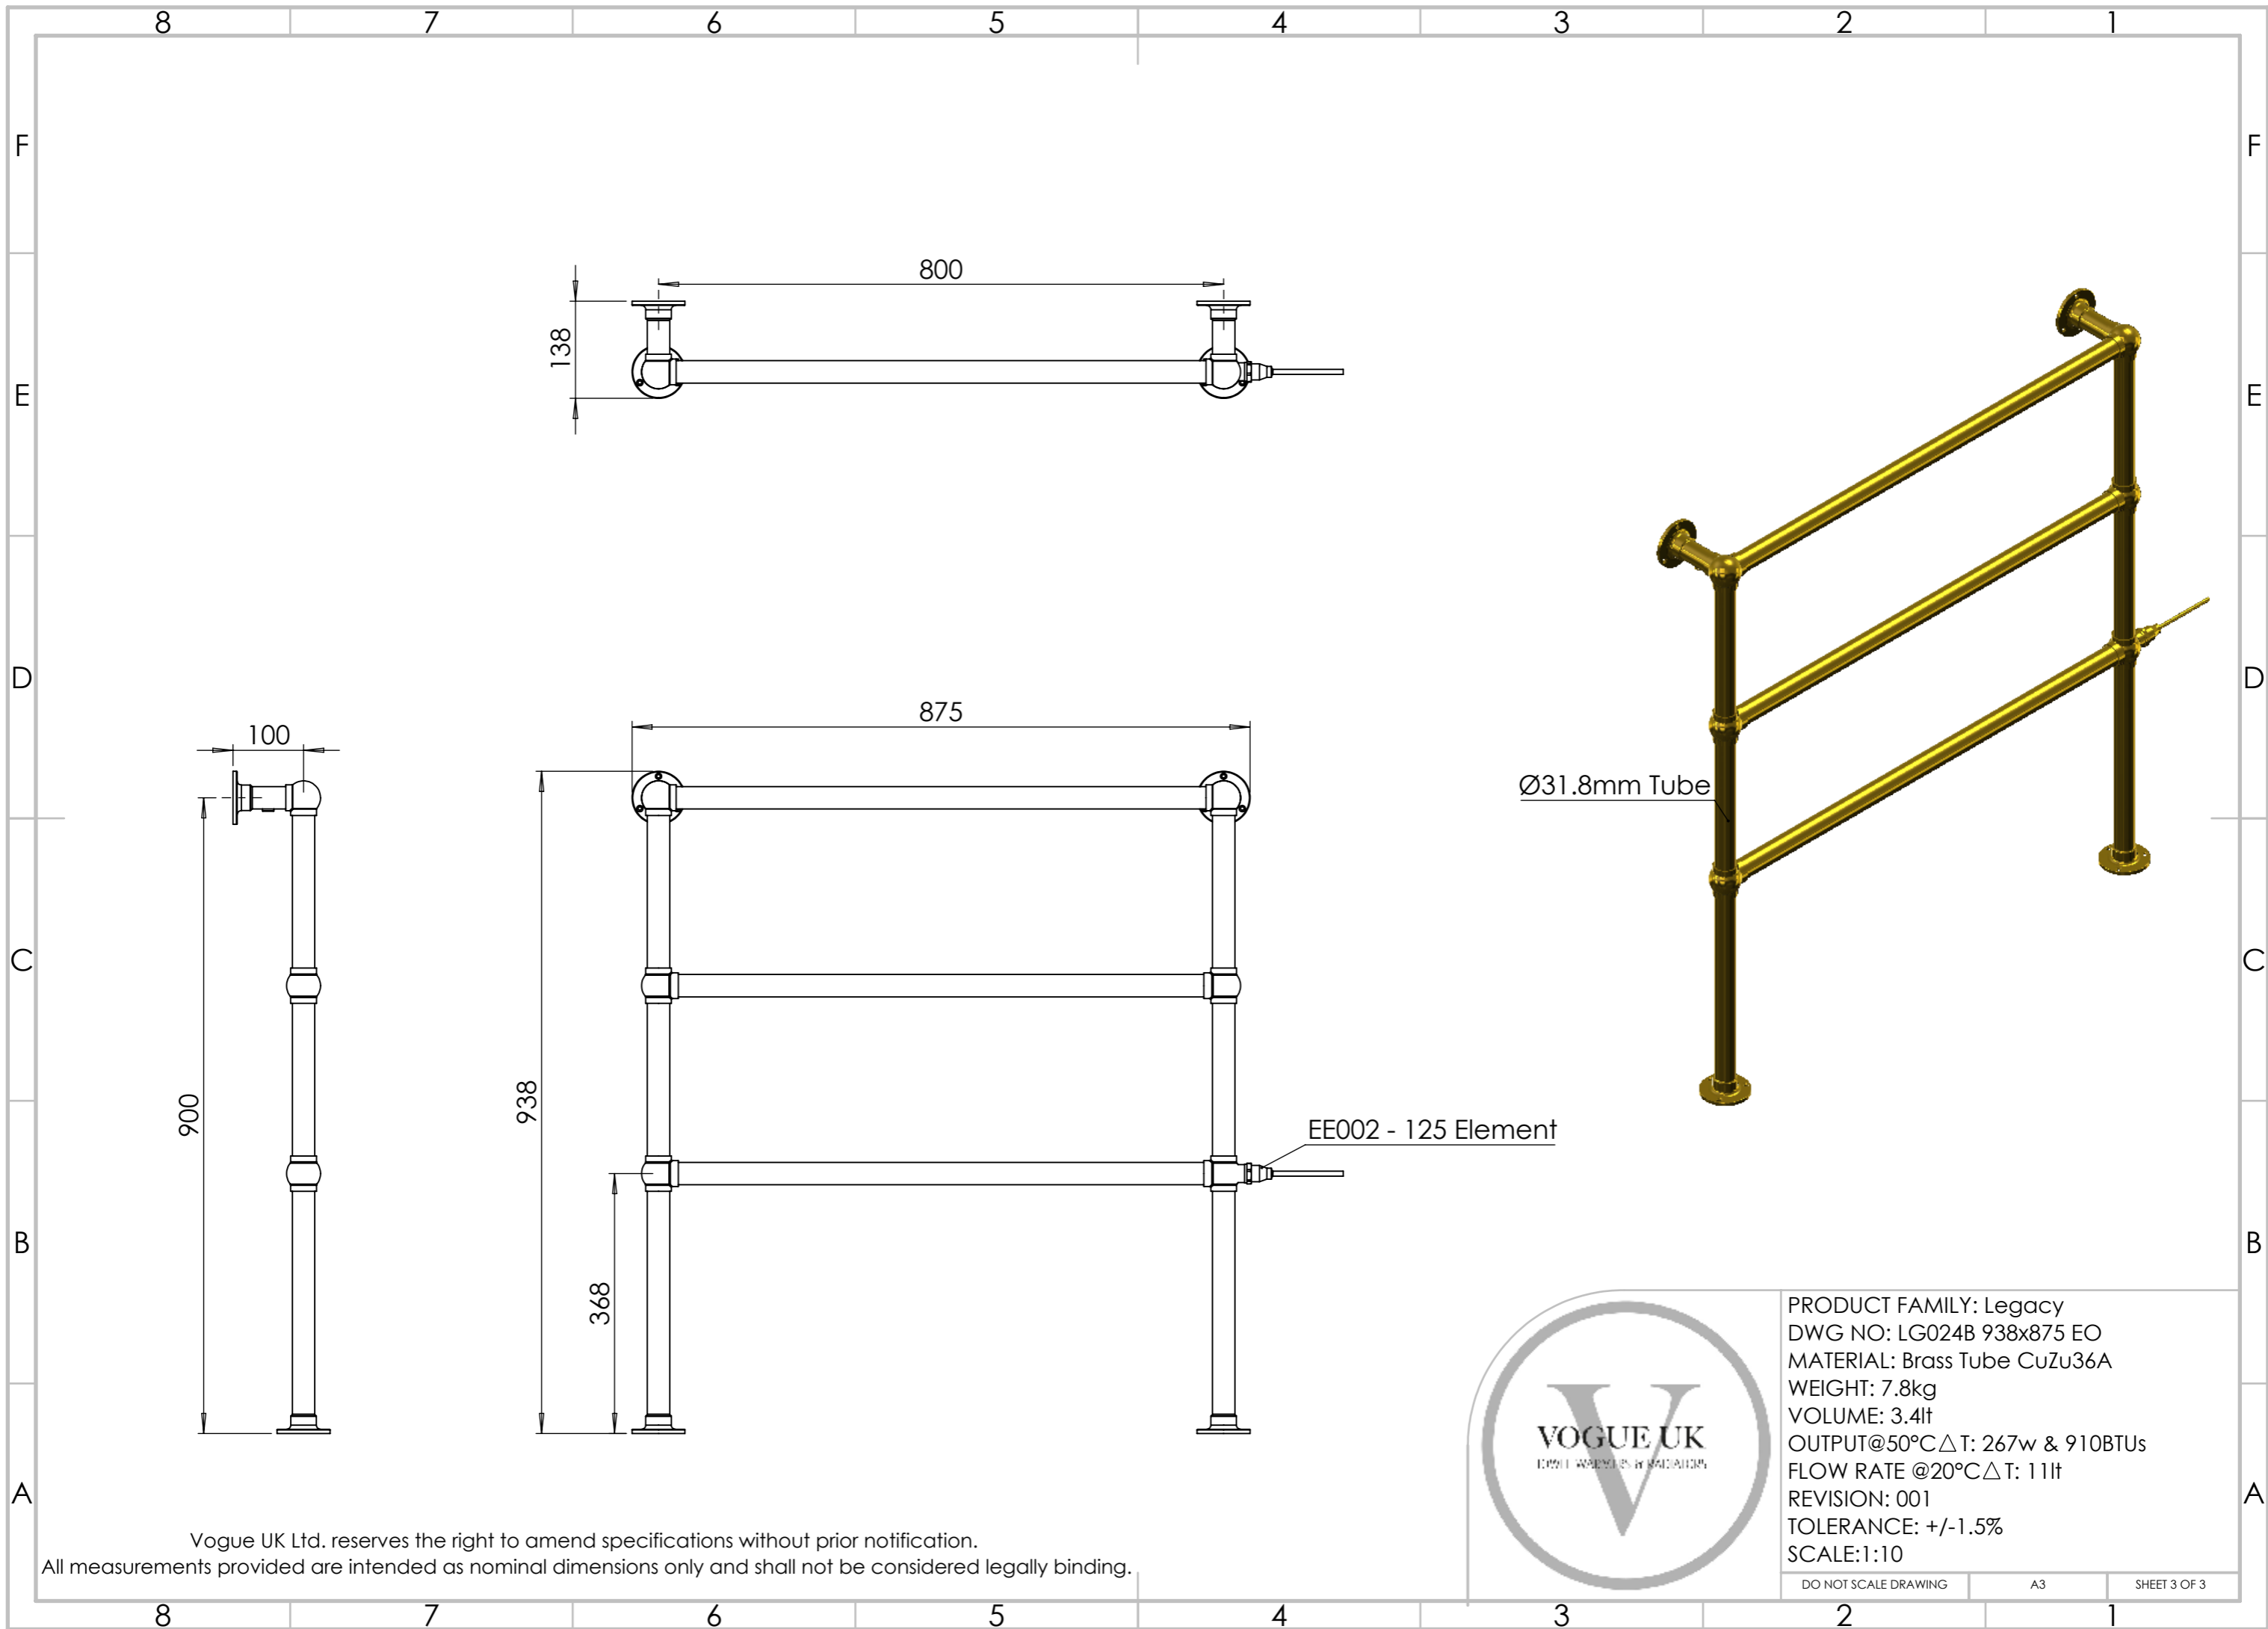

Vogue UK Ltd. reserves the right to amend specifications without prior notification.
 All measurements provided are intended as nominal dimensions only and shall not be considered legally binding.

PRODUCT FAMILY: Legacy
 DWG NO: LG024B 938x875 HO
 MATERIAL: Brass Tube CuZu36A
 WEIGHT: 7.8kg
 VOLUME: 3.4lt
 OUTPUT@50°CΔT: 267w & 910BTUs
 FLOW RATE @20°CΔT: 11lt
 REVISION: 001
 TOLERANCE: +/-1.5%
 SCALE:1:10

Vogue UK Ltd. reserves the right to amend specifications without prior notification.
 All measurements provided are intended as nominal dimensions only and shall not be considered legally binding.

DO NOT SCALE DRAWING

A3

SHEET 2 OF 3

Vogue UK Ltd. reserves the right to amend specifications without prior notification.
 All measurements provided are intended as nominal dimensions only and shall not be considered legally binding.