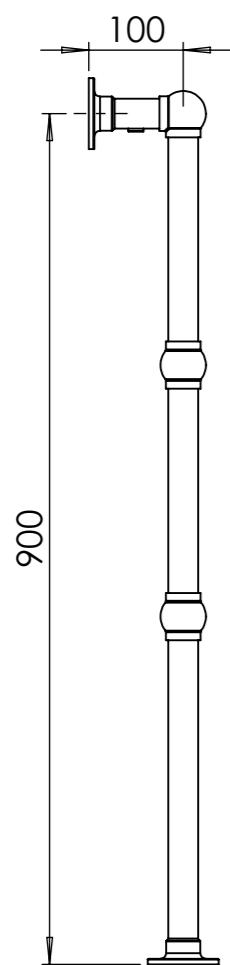

Vogue UK Ltd. reserves the right to amend specifications without prior notification.
 All measurements provided are intended as nominal dimensions only and shall not be considered legally binding.

PRODUCT FAMILY: Legacy
 DWG NO: LG024B 938x875 HO
 MATERIAL: Brass Tube CuZu36A
 WEIGHT: 7.8kg
 VOLUME: 3.4lt
 OUTPUT@50°CΔT: 267w & 910BTUs
 FLOW RATE @20°CΔT: 11lt
 REVISION: 001
 TOLERANCE: +/-1.5%
 SCALE:1:10

Vogue UK Ltd. reserves the right to amend specifications without prior notification.
 All measurements provided are intended as nominal dimensions only and shall not be considered legally binding.

DO NOT SCALE DRAWING

A3

SHEET 2 OF 3

Vogue UK Ltd. reserves the right to amend specifications without prior notification.
 All measurements provided are intended as nominal dimensions only and shall not be considered legally binding.