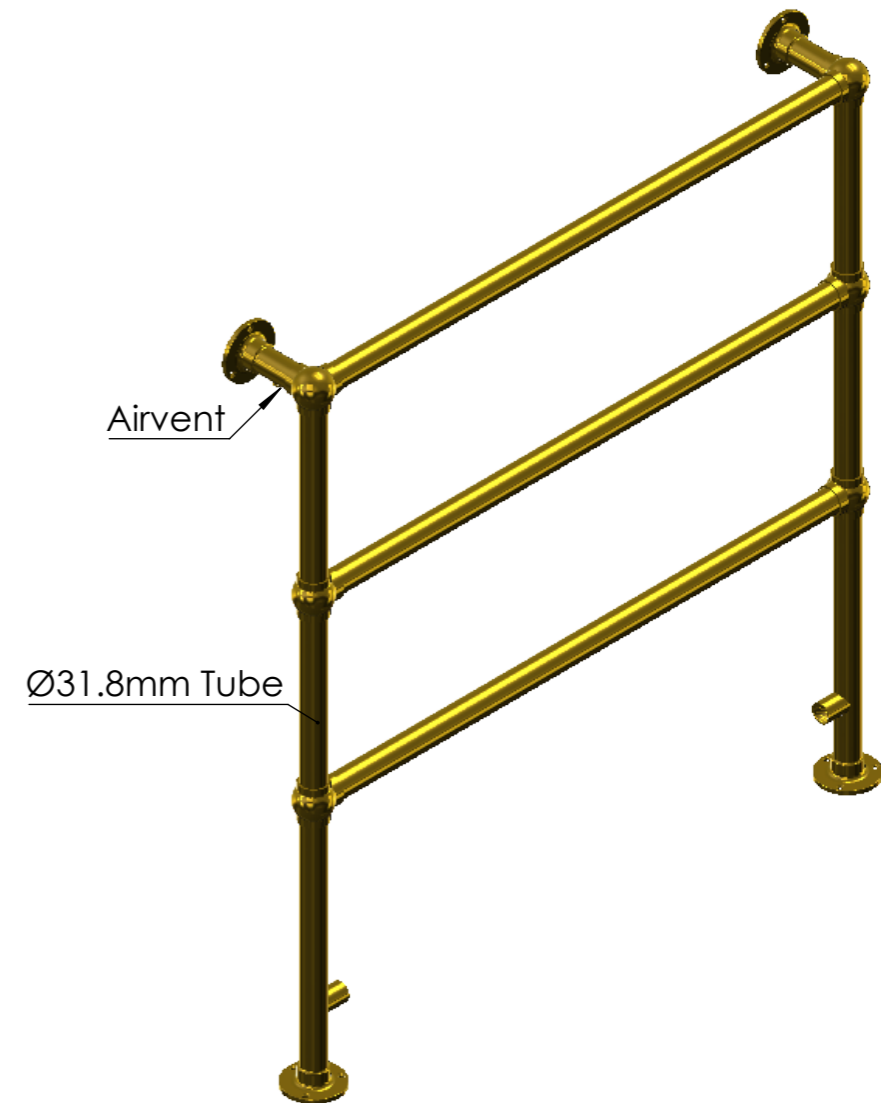

Vogue UK Ltd. reserves the right to amend specifications without prior notification.
 All measurements provided are intended as nominal dimensions only and shall not be considered legally binding.

PRODUCT FAMILY: Legacy
 DWG NO: LG024B 938x875 HO
 MATERIAL: Brass Tube CuZu36A
 WEIGHT: 7.8kg
 VOLUME: 3.4lt
 OUTPUT@50°CΔT: 267w & 910BTUs
 FLOW RATE @20°CΔT: 11lt
 REVISION: 001
 TOLERANCE: +/-1.5%
 SCALE:1:10

A3

SHEET 2 OF 3

Vogue UK Ltd. reserves the right to amend specifications without prior notification.
 All measurements provided are intended as nominal dimensions only and shall not be considered legally binding.