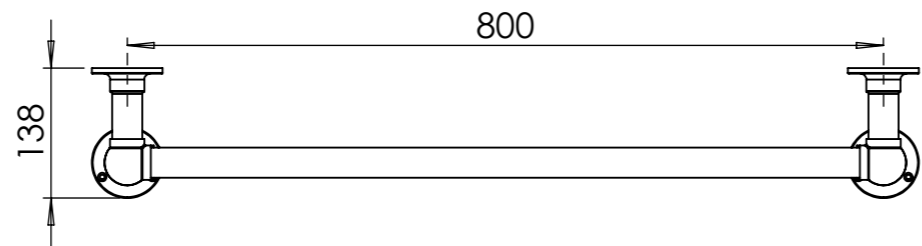

Vogue UK Ltd. reserves the right to amend specifications without prior notification.
 All measurements provided are intended as nominal dimensions only and shall not be considered legally binding.

PRODUCT FAMILY: Legacy
 DWG NO: LG024B 938x875 HO
 MATERIAL: Brass Tube CuZu36A
 WEIGHT: 7.8kg
 VOLUME: 3.4lt
 OUTPUT@50°CΔT: 267w & 910BTUs
 FLOW RATE @20°CΔT: 11lt
 REVISION: 001
 TOLERANCE: +/-1.5%
 SCALE:1:10