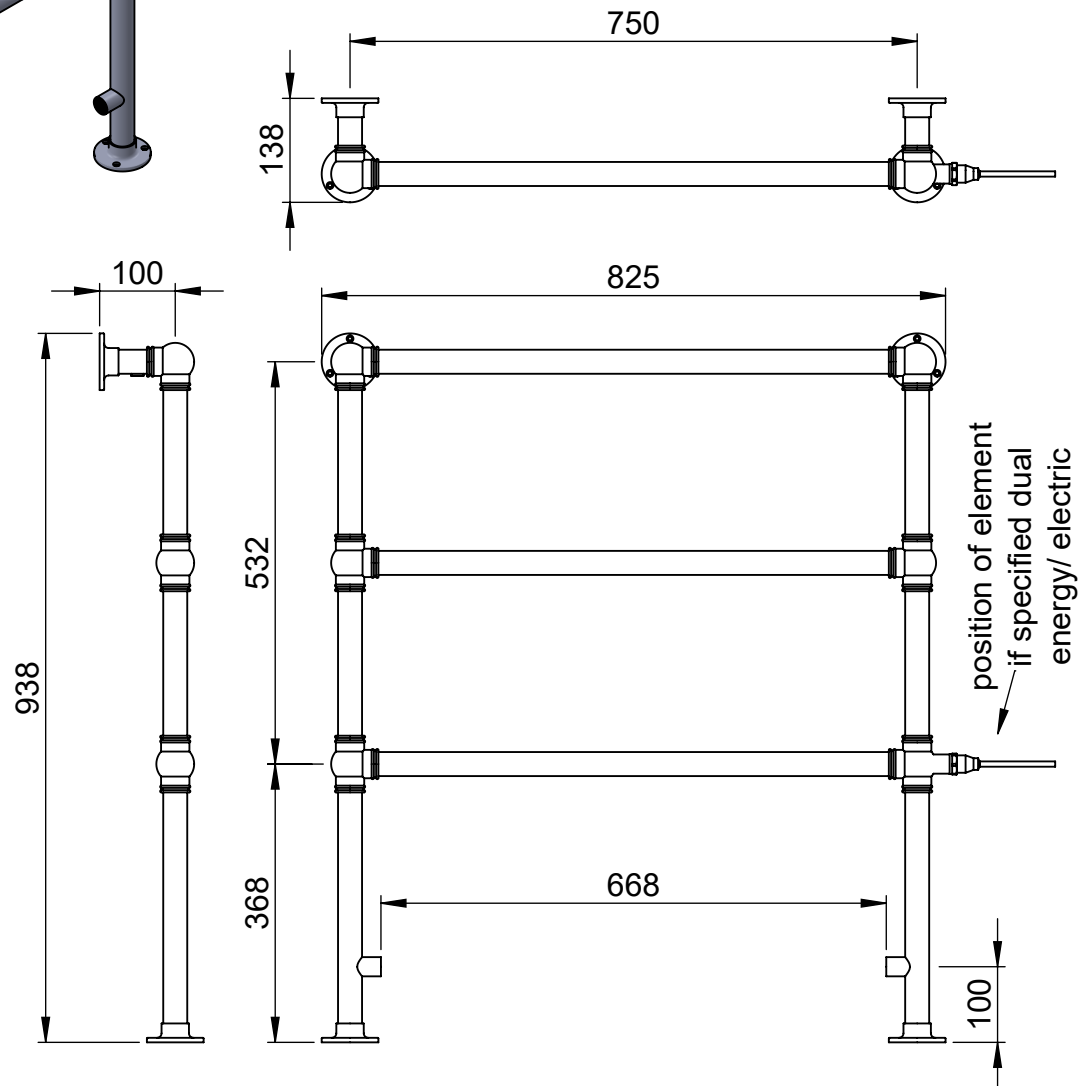

OG003C-BR

938x825

Height: 938
 Width: 825
 Depth: 138
 Weight HO: kg
 EO: kg

Tube ϕ : 31.8
 Face-Face Connections: 668
 Elec. element if specified: 150
 Output @ 50°C Δ T Watts: 207
 BTUs: 708

All dimensions in millimetres

Manufactured from ISO/CEN CuZn36As (BS CZ126) brass tube

Vogue UK Ltd. reserve the right to alter specifications without prior notice.
 ALL MEASUREMENTS ARE NOMINAL DIMENSIONS ONLY, AND ARE NOT BINDING.