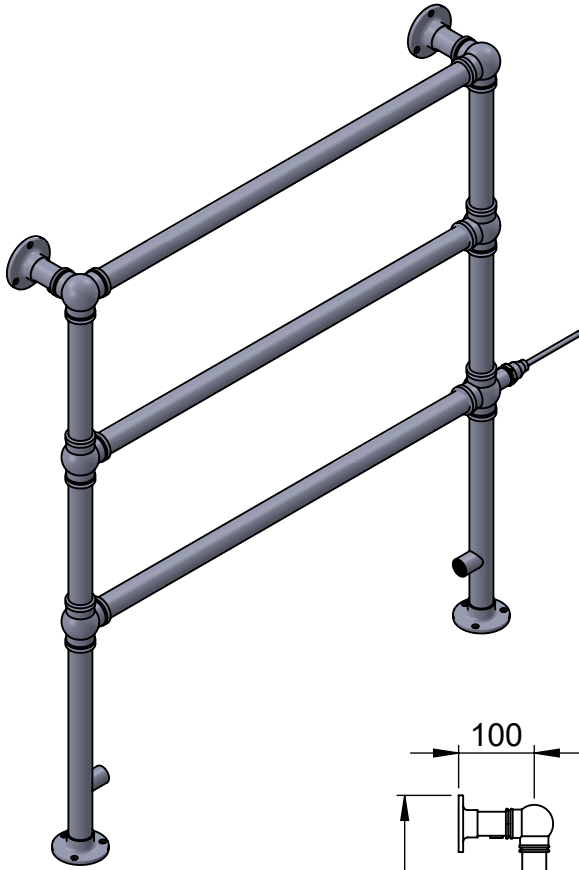

OG003C-BR

938x825

Height: 938
 Width: 825
 Depth: 138
 Weight HO: kg
 EO: kg

Tube ϕ : 31.8
 Face-Face Connections: 668
 Elec. element if specified: 150
 Output @ 50°C Δ T Watts: 207
 BTUs: 708

All dimensions in millimetres

Manufactured from ISO/CEN CuZn36As (BS CZ126) brass tube

Vogue UK Ltd. reserve the right to alter specifications without prior notice.
 ALL MEASUREMENTS ARE NOMINAL DIMENSIONS ONLY, AND ARE NOT BINDING.