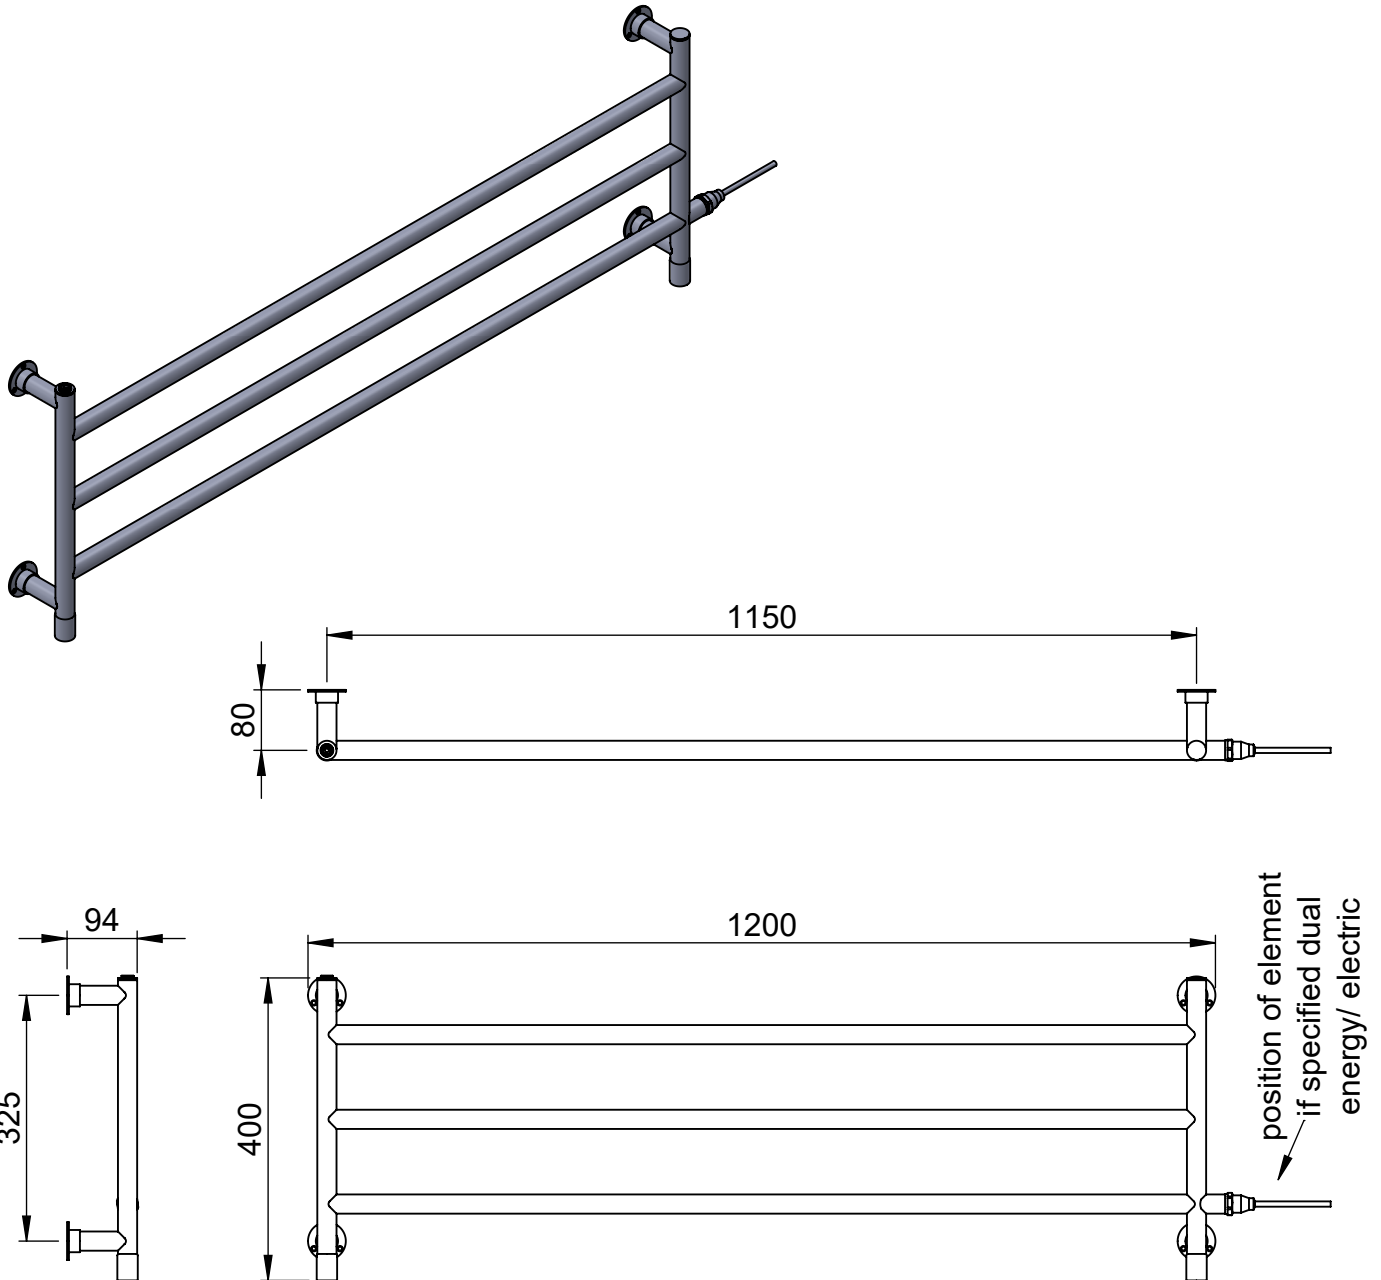

IVCN021 400x1200

Height: 400
Width: 1200
Depth: 94
Weight HO: kg
EO: kg

Tube ϕ : 25.4
Pipe Centres: 1150
Elec. element if specified: 100
Output @ 50°C Δ T Watts: 183
BTUs: 624

All dimensions in millimetres

Manufactured from ISO/CEN CuZn36As (BS CZ126) brass tube

Vogue UK Ltd. reserve the right to alter specifications without prior notice.
ALL MEASUREMENTS ARE NOMINAL DIMENSIONS ONLY, AND ARE NOT BINDING.