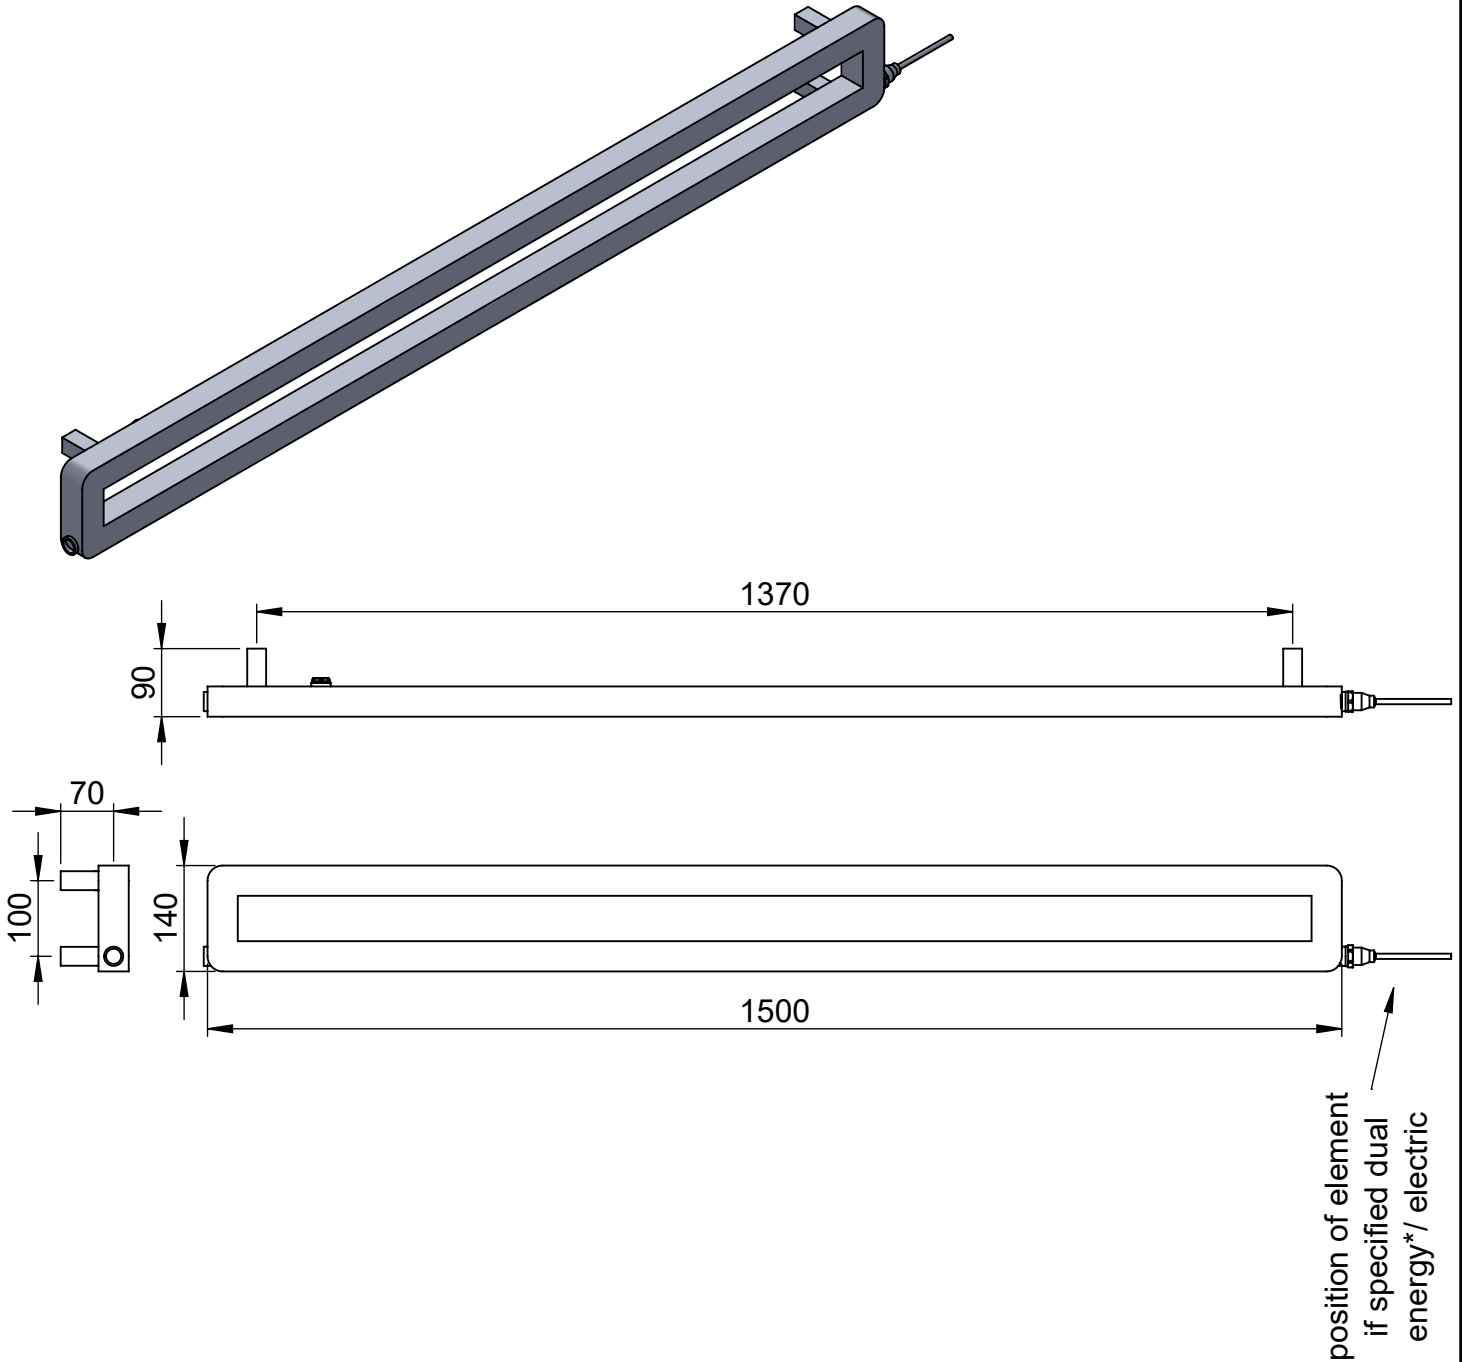

# CN007C 140x1500

Height: 140  
Width: 1500  
Depth: 90  
Weight HO: kg  
EO: kg

Tube  $\phi$  : 40sq  
End to End Connections: 1510  
Elec. element if specified: 125  
Output @ 50° C  $\Delta$  T Watts: 256  
BTUs: 873

All dimensions in millimetres

Manufactured from Mild Steel

\*Dual energy models require a conversion-tee, consult relevant drawing for details.

Vogue UK Ltd. reserve the right to alter specifications without prior notice.  
ALL MEASUREMENTS ARE NOMINAL DIMENSIONS ONLY, AND ARE NOT BINDING.