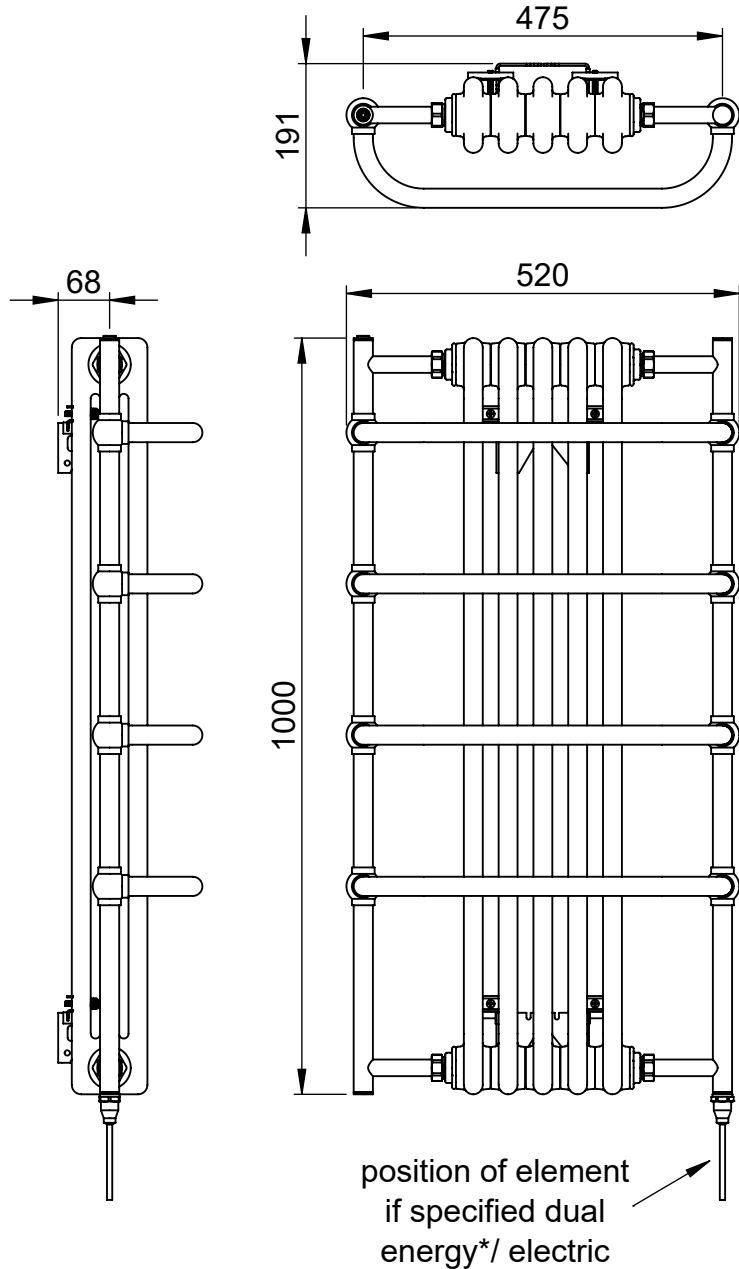

TM006 1000x525

Height: 1000

Width: 525

Depth: 191-209

Weight HO: 19.5 kg

EO: 34.5 kg

Tube ϕ : 25.4

Pipe Centres: 475

Elec. element if specified: 400

Output @ 50° C Δ T Watts: 716

BTUs: 2443

All dimensions in millimetres

Manufactured from ISO/CEN CuZn36As (BS CZ126) brass tube

*Dual energy models require a conversion-tee, consult relevant drawing for details.