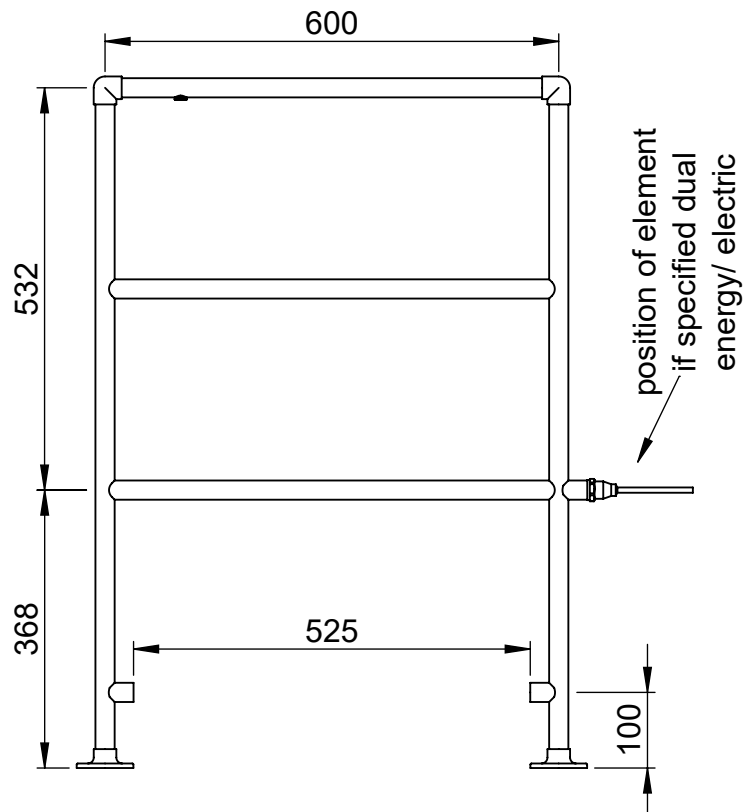

# CL016A 915x675

Height: 915  
Width: 675  
Depth:  
Weight HO: kg  
EO: kg

Tube  $\phi$  : 25.4  
Face-Face Connections: 600  
Elec. element if specified: 75  
Output @ 50°C  $\Delta$  T Watts: 156  
BTUs: 531

All dimensions in millimetres

Manufactured from ISO/CEN CuZn36As (BS CZ126) brass tube

Vogue UK Ltd. reserve the right to alter specifications without prior notice.  
ALL MEASUREMENTS ARE NOMINAL DIMENSIONS ONLY, AND ARE NOT BINDING.