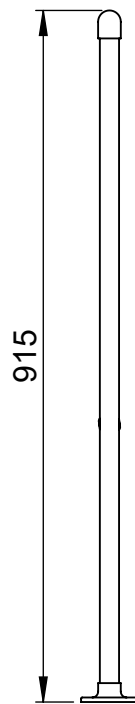

# CL016A 915x675

Height: 915  
Width: 675  
Depth:  
Weight HO: kg  
EO: kg

Tube  $\phi$  : 25.4  
Face-Face Connections: 600  
Elec. element if specified: 75  
Output @ 50°C  $\Delta$  T Watts: 156  
BTUs: 531

All dimensions in millimetres

Manufactured from ISO/CEN CuZn36As (BS CZ126) brass tube

Vogue UK Ltd. reserve the right to alter specifications without prior notice.  
ALL MEASUREMENTS ARE NOMINAL DIMENSIONS ONLY, AND ARE NOT BINDING.