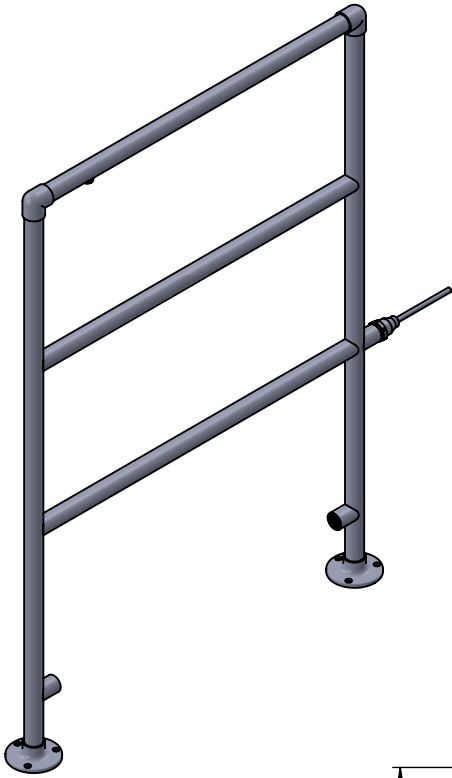

# CL016A 915x675

Height: 915  
Width: 675  
Depth:  
Weight HO: kg  
EO: kg

Tube  $\phi$  : 25.4  
Face-Face Connections: 600  
Elec. element if specified: 75  
Output @ 50°C  $\Delta$  T Watts: 156  
BTUs: 531

All dimensions in millimetres

Manufactured from ISO/CEN CuZn36As (BS CZ126) brass tube

Vogue UK Ltd. reserve the right to alter specifications without prior notice.  
ALL MEASUREMENTS ARE NOMINAL DIMENSIONS ONLY, AND ARE NOT BINDING.