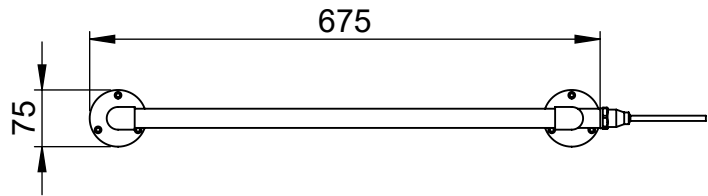

# CL016A 915x675

Height: 915  
Width: 675  
Depth:  
Weight HO: kg  
EO: kg

Tube  $\phi$  : 25.4  
Face-Face Connections: 600  
Elec. element if specified: 75  
Output @ 50°C  $\Delta$  T Watts: 156  
BTUs: 531

All dimensions in millimetres

Manufactured from ISO/CEN CuZn36As (BS CZ126) brass tube

Vogue UK Ltd. reserve the right to alter specifications without prior notice.  
ALL MEASUREMENTS ARE NOMINAL DIMENSIONS ONLY, AND ARE NOT BINDING.