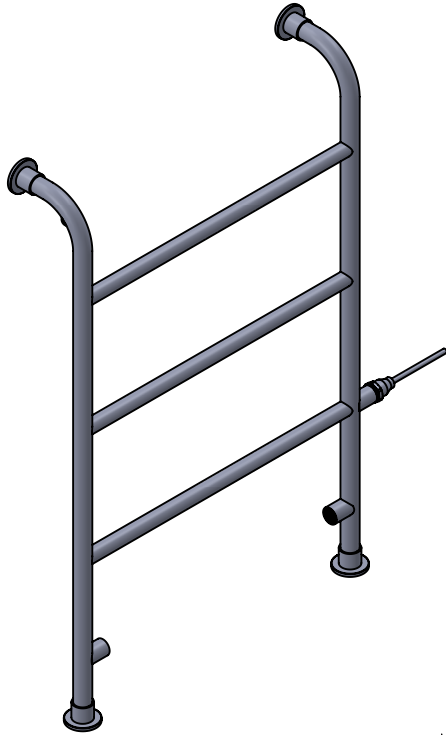

TM012A 850x550

Height: 850
Width: 550
Depth: 140
Weight HO: kg
EO: kg

Tube ϕ : 25.4 + 22
Face-Face Connections: 425
Elec. element if specified: 100
Output @ 50° C Δ T Watts: 138
BTUs: 471

All dimensions in millimetres

Manufactured from ISO/CEN CuZn36As (BS CZ126) brass tube

Vogue UK Ltd. reserve the right to alter specifications without prior notice.
ALL MEASUREMENTS ARE NOMINAL DIMENSIONS ONLY, AND ARE NOT BINDING.