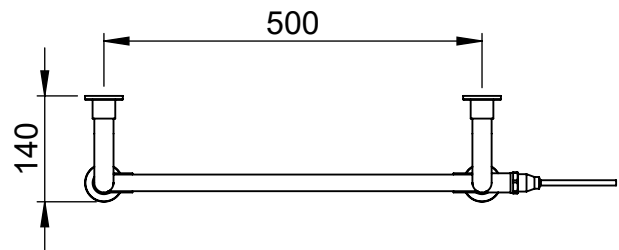

TM012A 850x550

Height: 850
Width: 550
Depth: 140
Weight HO: kg
EO: kg

Tube ϕ : 25.4 + 22
Face-Face Connections: 425
Elec. element if specified: 100
Output @ 50° C Δ T Watts: 138
BTUs: 471

All dimensions in millimetres

Manufactured from ISO/CEN CuZn36As (BS CZ126) brass tube

Vogue UK Ltd. reserve the right to alter specifications without prior notice.
ALL MEASUREMENTS ARE NOMINAL DIMENSIONS ONLY, AND ARE NOT BINDING.