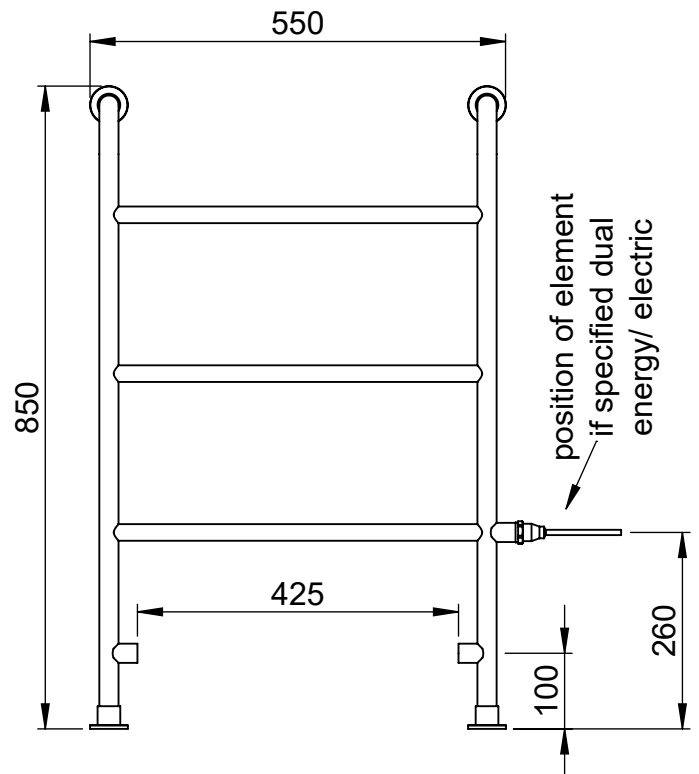

TM012A 850x550

Height: 850
Width: 550
Depth: 140
Weight HO: kg
EO: kg

Tube ϕ : 25.4 + 22
Face-Face Connections: 425
Elec. element if specified: 100
Output @ 50° C Δ T Watts: 138
BTUs: 471

All dimensions in millimetres

Manufactured from ISO/CEN CuZn36As (BS CZ126) brass tube

Vogue UK Ltd. reserve the right to alter specifications without prior notice.
ALL MEASUREMENTS ARE NOMINAL DIMENSIONS ONLY, AND ARE NOT BINDING.