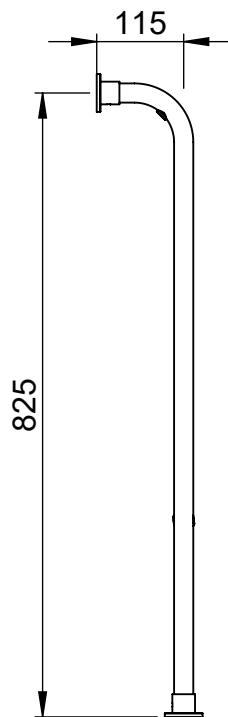

TM012A 850x550

Height: 850
Width: 550
Depth: 140
Weight HO: kg
EO: kg

Tube ϕ : 25.4 + 22
Face-Face Connections: 425
Elec. element if specified: 100
Output @ 50° C Δ T Watts: 138
BTUs: 471

All dimensions in millimetres

Manufactured from ISO/CEN CuZn36As (BS CZ126) brass tube

Vogue UK Ltd. reserve the right to alter specifications without prior notice.
ALL MEASUREMENTS ARE NOMINAL DIMENSIONS ONLY, AND ARE NOT BINDING.