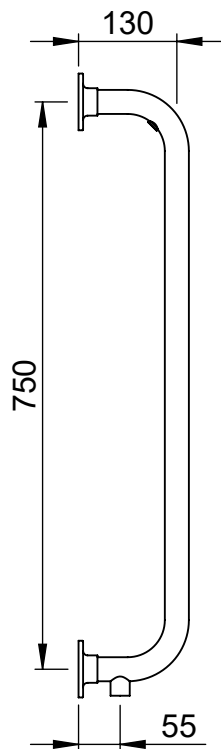

CN023 825x675

Height: 825
Width: 675
Depth: 146
Weight HO: kg
EO: kg

Tube ϕ : 31.8 + 25.4
Pipe Centres: 600
Elec. element if specified: 75
Output @ 50°C Δ T Watts: 154
BTUs: 525

All dimensions in millimetres

Manufactured from ISO/CEN CuZn36As (BS CZ126) brass tube

Vogue UK Ltd. reserve the right to alter specifications without prior notice.
ALL MEASUREMENTS ARE NOMINAL DIMENSIONS ONLY, AND ARE NOT BINDING.