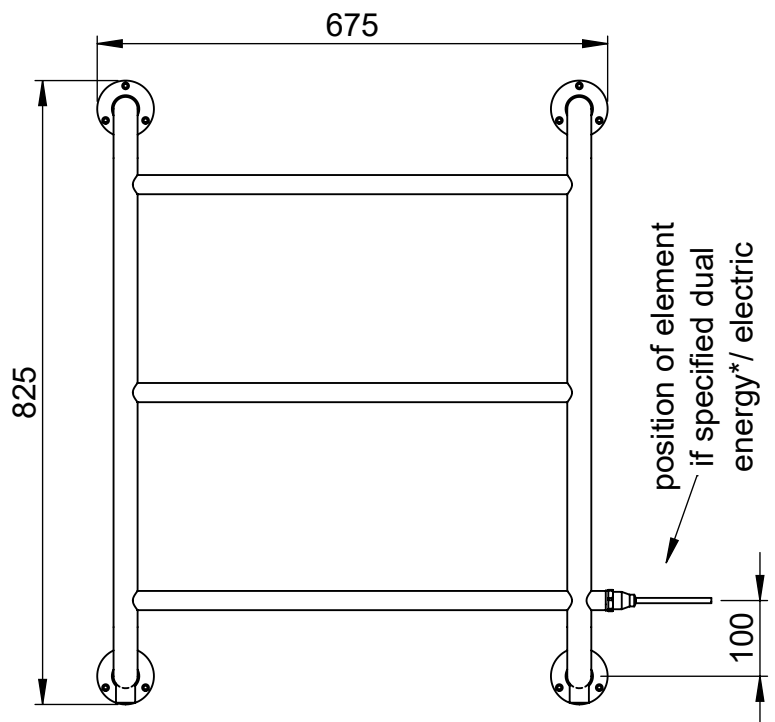

CN023 825x675

Height: 825
Width: 675
Depth: 146
Weight HO: kg
EO: kg

Tube ϕ : 31.8 + 25.4
Pipe Centres: 600
Elec. element if specified: 75
Output @ 50°C Δ T Watts: 154
BTUs: 525

All dimensions in millimetres

Manufactured from ISO/CEN CuZn36As (BS CZ126) brass tube

Vogue UK Ltd. reserve the right to alter specifications without prior notice.
ALL MEASUREMENTS ARE NOMINAL DIMENSIONS ONLY, AND ARE NOT BINDING.