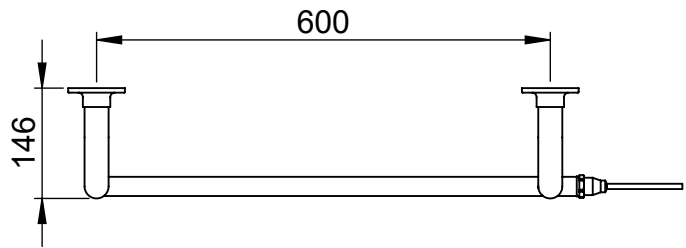

CN023 825x675

Height: 825
Width: 675
Depth: 146
Weight HO: kg
EO: kg

Tube ϕ : 31.8 + 25.4
Pipe Centres: 600
Elec. element if specified: 75
Output @ 50°C Δ T Watts: 154
BTUs: 525

All dimensions in millimetres

Manufactured from ISO/CEN CuZn36As (BS CZ126) brass tube

Vogue UK Ltd. reserve the right to alter specifications without prior notice.
ALL MEASUREMENTS ARE NOMINAL DIMENSIONS ONLY, AND ARE NOT BINDING.