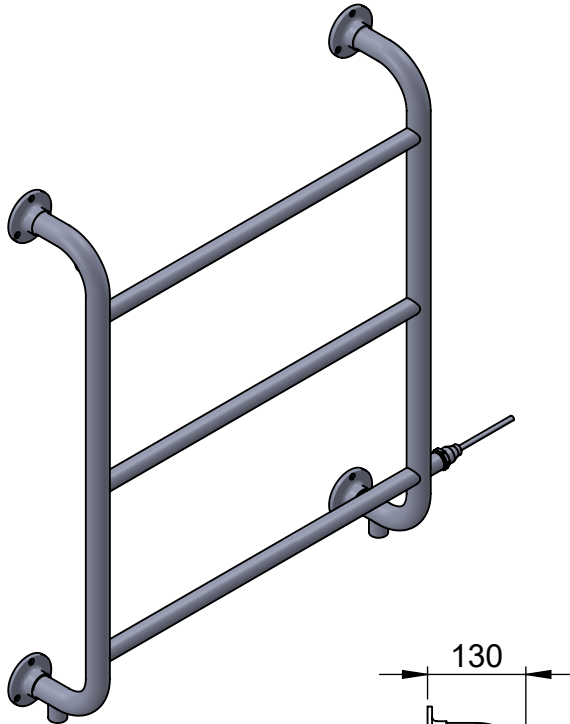

CN023 825x675

Height: 825
Width: 675
Depth: 146
Weight HO: kg
EO: kg

Tube ϕ : 31.8 + 25.4
Pipe Centres: 600
Elec. element if specified: 75
Output @ 50°C Δ T Watts: 154
BTUs: 525

All dimensions in millimetres

Manufactured from ISO/CEN CuZn36As (BS CZ126) brass tube

Vogue UK Ltd. reserve the right to alter specifications without prior notice.
ALL MEASUREMENTS ARE NOMINAL DIMENSIONS ONLY, AND ARE NOT BINDING.