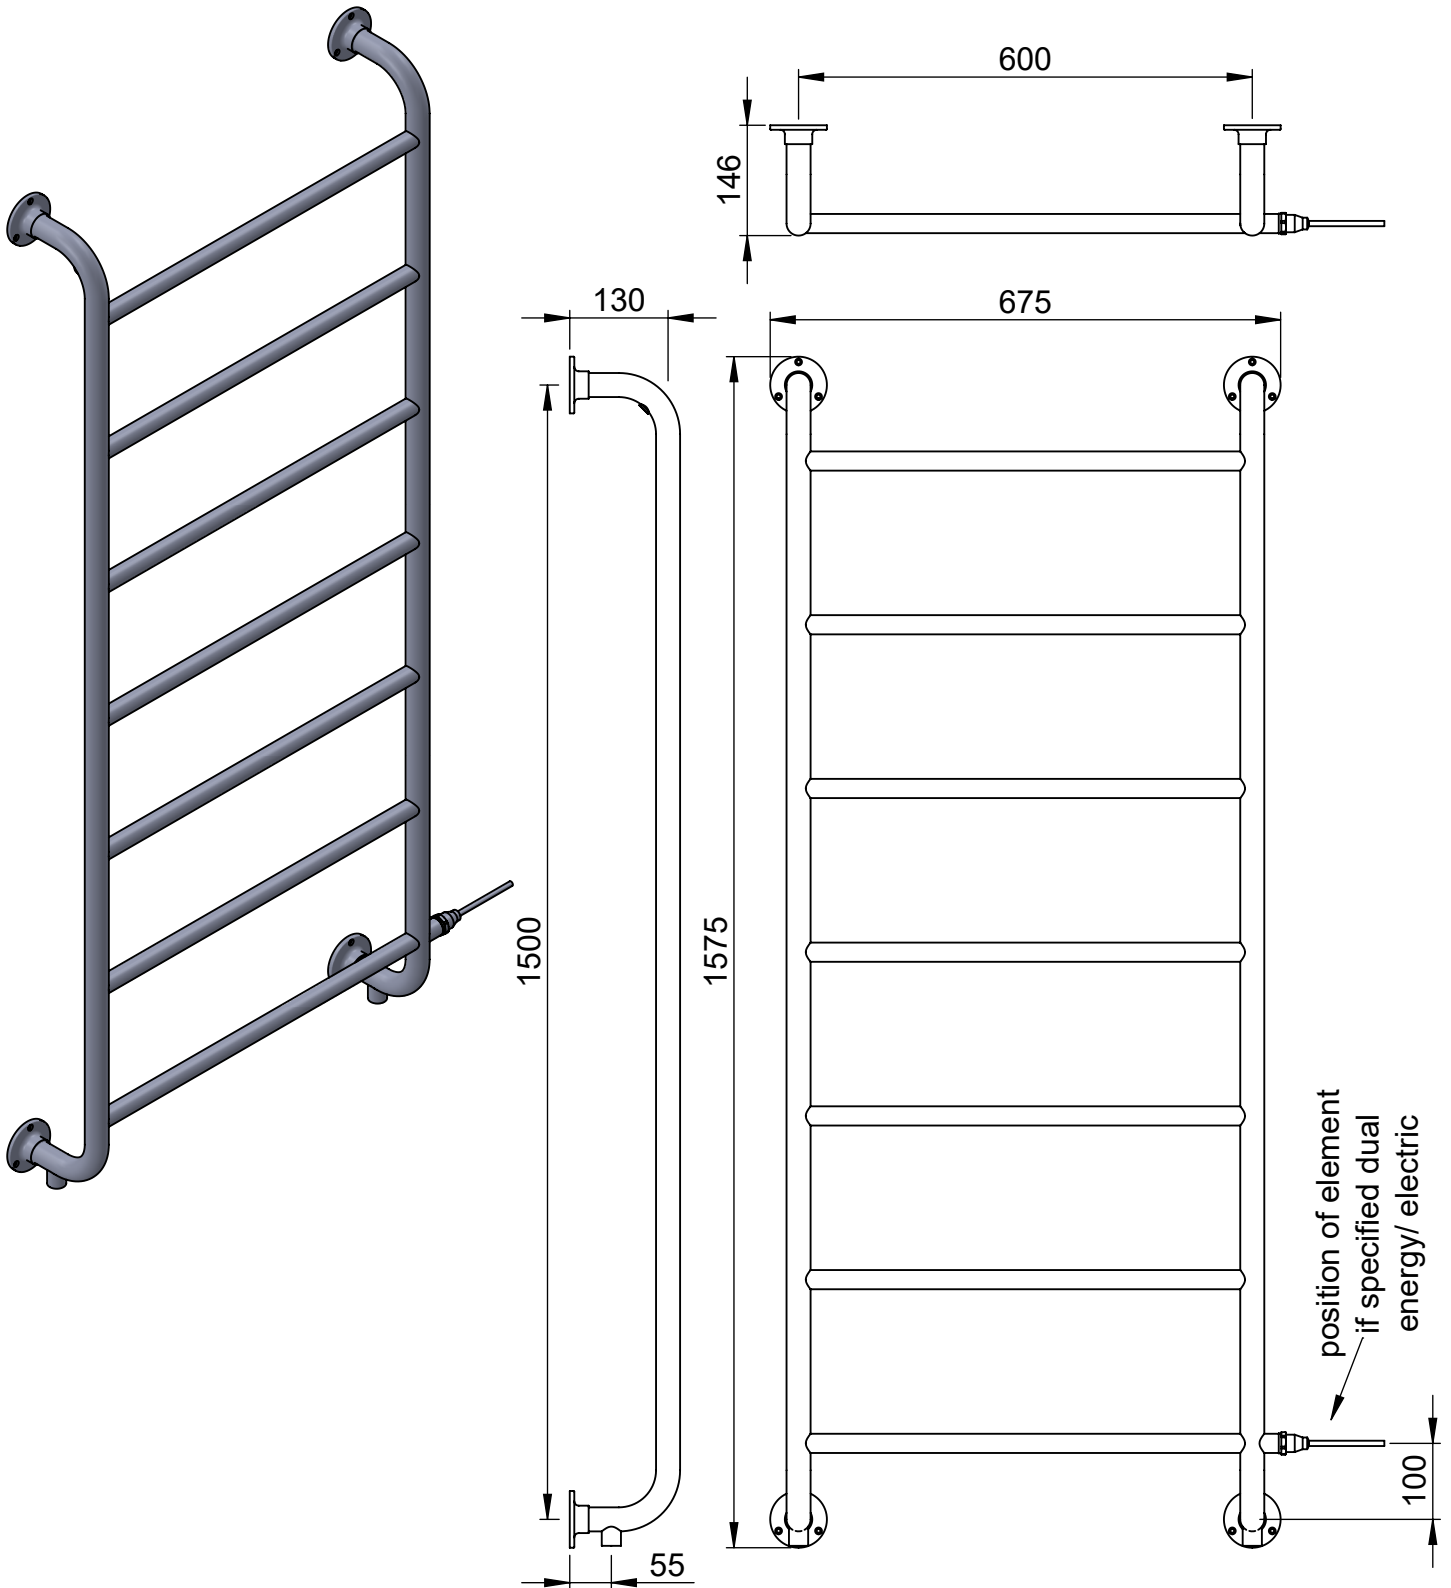

CN023

1575x675

Height: 1575
 Width: 675
 Depth: 146
 Weight HO: kg
 EO: kg

Tube ϕ : 31.8 + 25.4
 Pipe Centres: 600
 Elec. element if specified: 150
 Output @ 50°C Δ T Watts: 324
 BTUs: 1105

All dimensions in millimetres

Manufactured from ISO/CEN CuZn36As (BS CZ126) brass tube

Vogue UK Ltd. reserve the right to alter specifications without prior notice.
 ALL MEASUREMENTS ARE NOMINAL DIMENSIONS ONLY, AND ARE NOT BINDING.