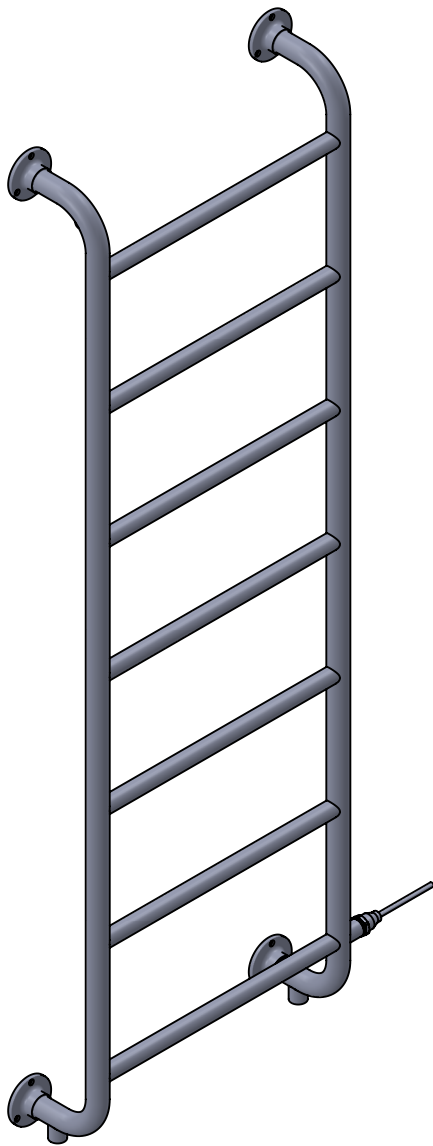

CN023

1575x525

Height: 1575
 Width: 525
 Depth: 146
 Weight HO: kg
 EO: kg

Tube ϕ : 31.8 + 25.4
 Pipe Centres: 450
 Elec. element if specified: 150
 Output @ 50°C Δ T Watts: 281
 BTUs: 959

All dimensions in millimetres

Manufactured from ISO/CEN CuZn36As (BS CZ126) brass tube

Vogue UK Ltd. reserve the right to alter specifications without prior notice.
 ALL MEASUREMENTS ARE NOMINAL DIMENSIONS ONLY, AND ARE NOT BINDING.