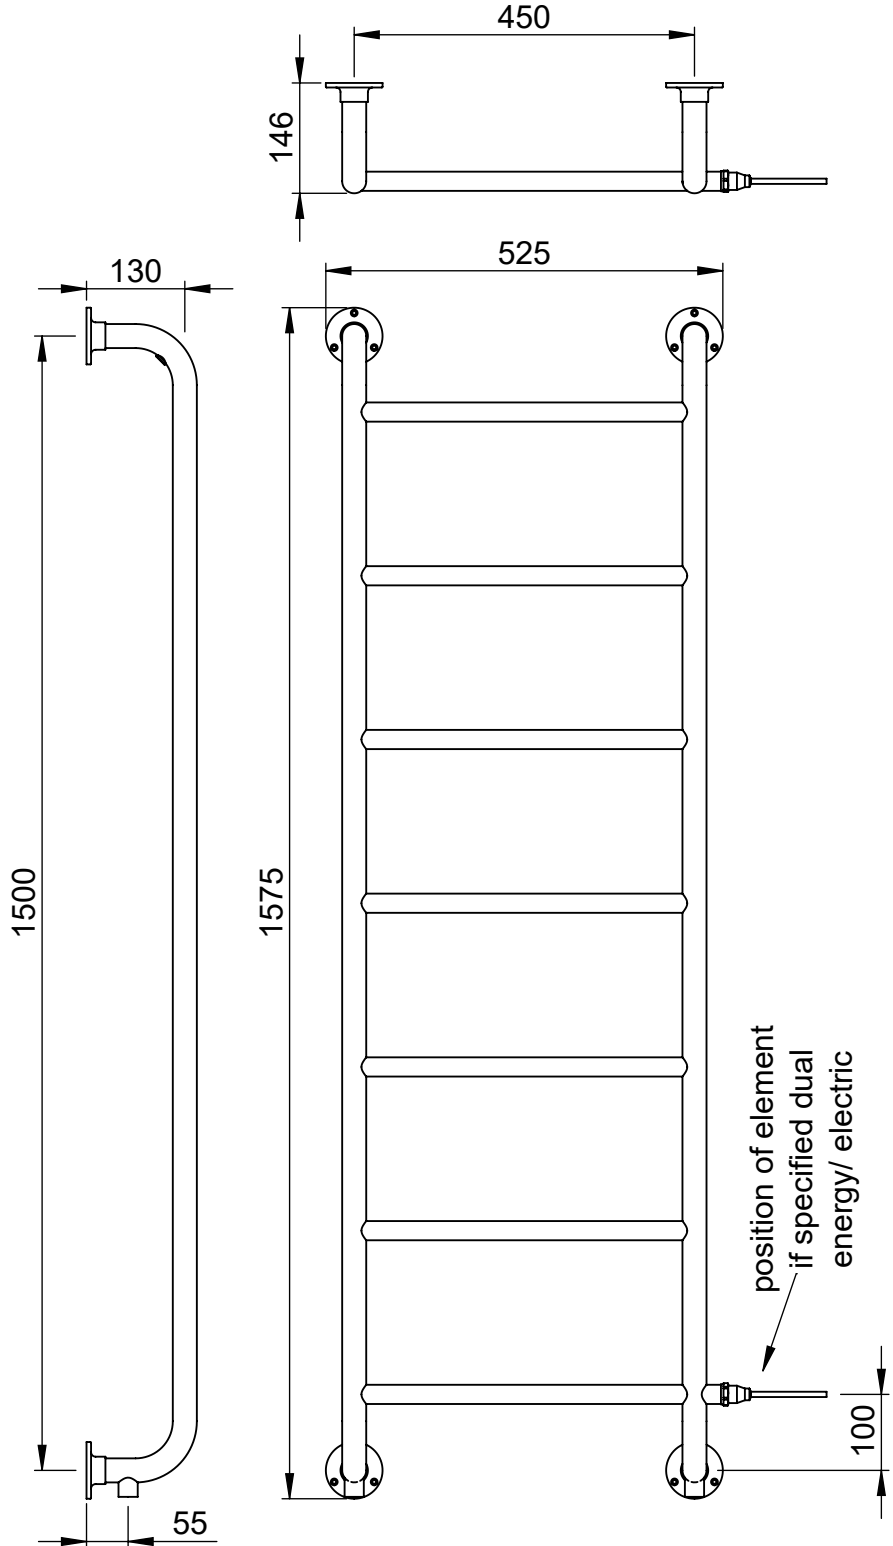

CN023

1575x525

Height: 1575
 Width: 525
 Depth: 146
 Weight HO: kg
 EO: kg

Tube ϕ : 31.8 + 25.4
 Pipe Centres: 450
 Elec. element if specified: 150
 Output @ 50°C Δ T Watts: 281
 BTUs: 959

All dimensions in millimetres

Manufactured from ISO/CEN CuZn36As (BS CZ126) brass tube

Vogue UK Ltd. reserve the right to alter specifications without prior notice.
 ALL MEASUREMENTS ARE NOMINAL DIMENSIONS ONLY, AND ARE NOT BINDING.