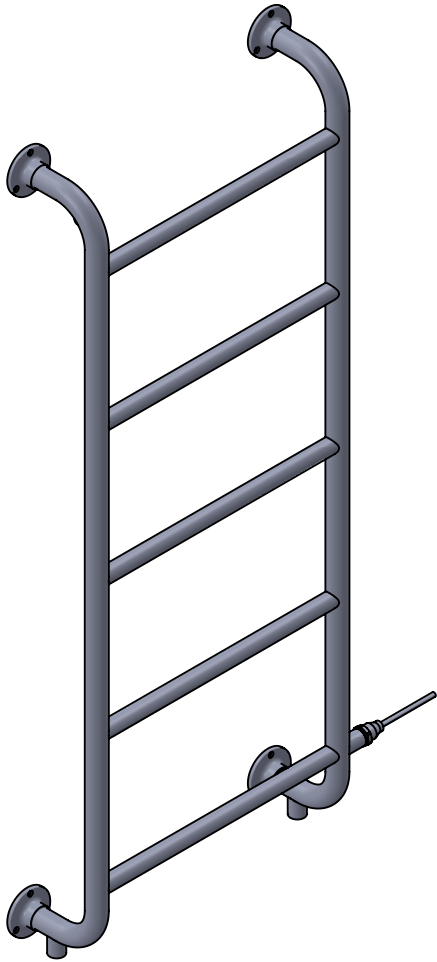

# CN023 1275x525

Height: 1275  
Width: 525  
Depth: 146  
Weight HO: kg  
EO: kg

Tube  $\phi$  : 31.8 + 25.4  
Pipe Centres: 450  
Elec. element if specified: 125  
Output @ 50°C  $\Delta$  T Watts: 216  
BTUs: 737

All dimensions in millimetres

Manufactured from ISO/CEN CuZn36As (BS CZ126) brass tube

Vogue UK Ltd. reserve the right to alter specifications without prior notice.  
ALL MEASUREMENTS ARE NOMINAL DIMENSIONS ONLY, AND ARE NOT BINDING.