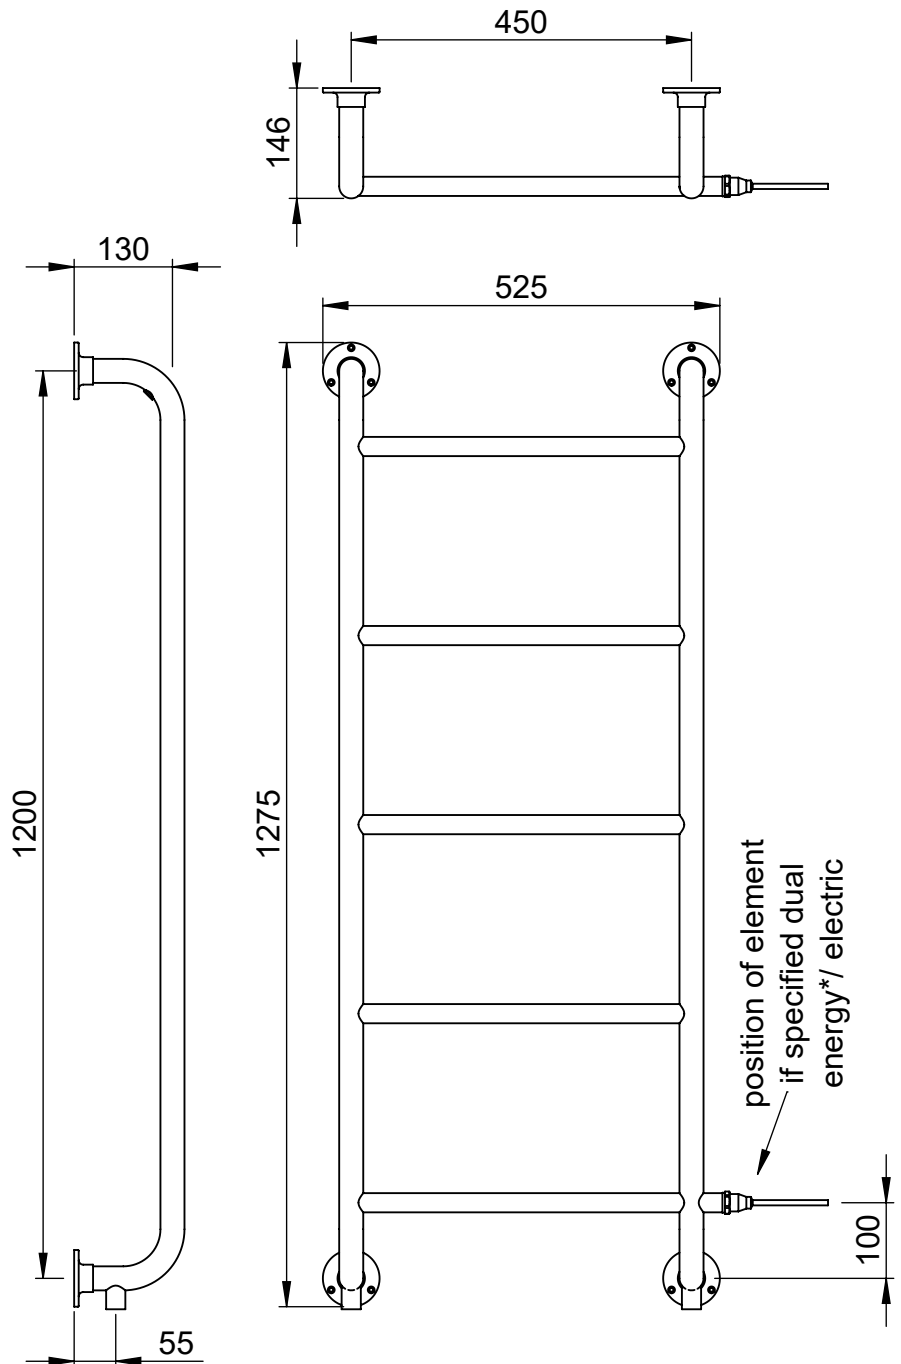

# CN023 1275x525

Height: 1275  
Width: 525  
Depth: 146  
Weight HO: kg  
EO: kg

Tube  $\phi$  : 31.8 + 25.4  
Pipe Centres: 450  
Elec. element if specified: 125  
Output @ 50°C  $\Delta$  T Watts: 216  
BTUs: 737

All dimensions in millimetres

Manufactured from ISO/CEN CuZn36As (BS CZ126) brass tube

Vogue UK Ltd. reserve the right to alter specifications without prior notice.  
ALL MEASUREMENTS ARE NOMINAL DIMENSIONS ONLY, AND ARE NOT BINDING.